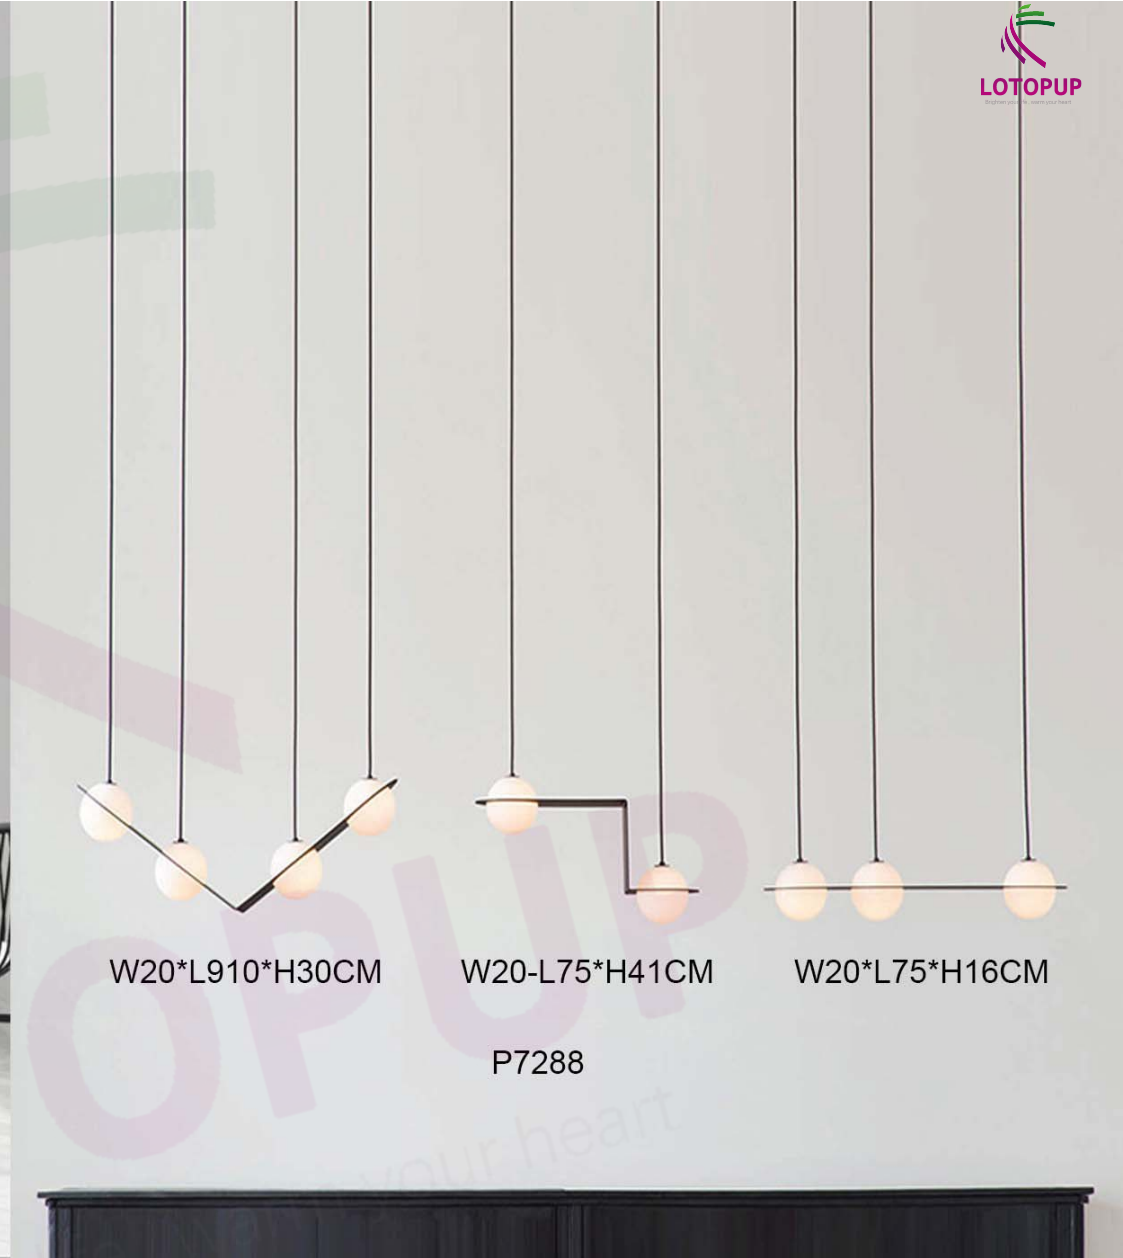

W20*L910*H30CM

W20-L75*H41CM

W20*L75*H16CM

P7288