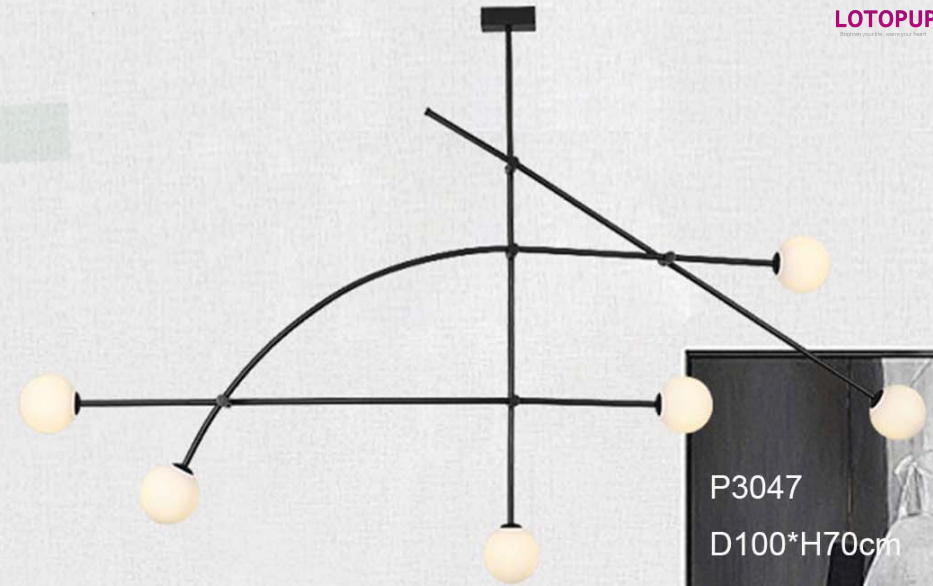

Brighten your life