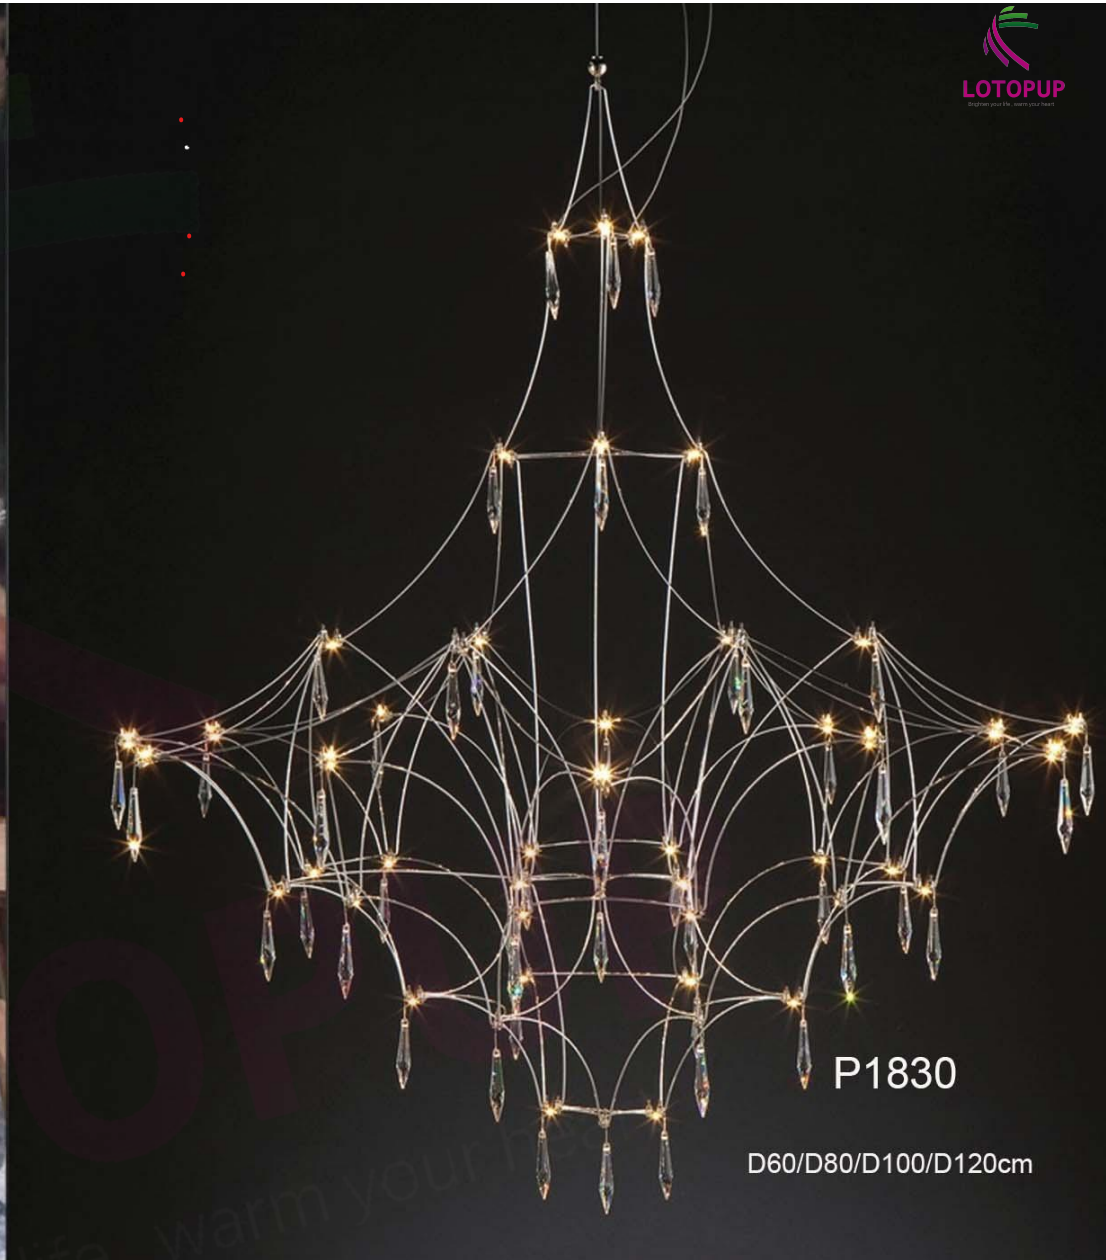

P1830

D60/D80/D100/D120cm