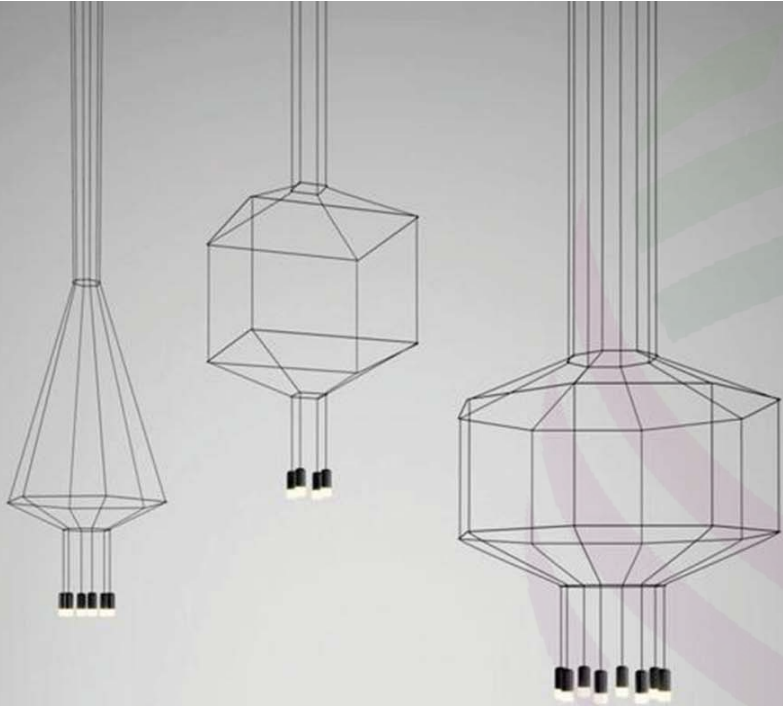

P1035

Different sizes