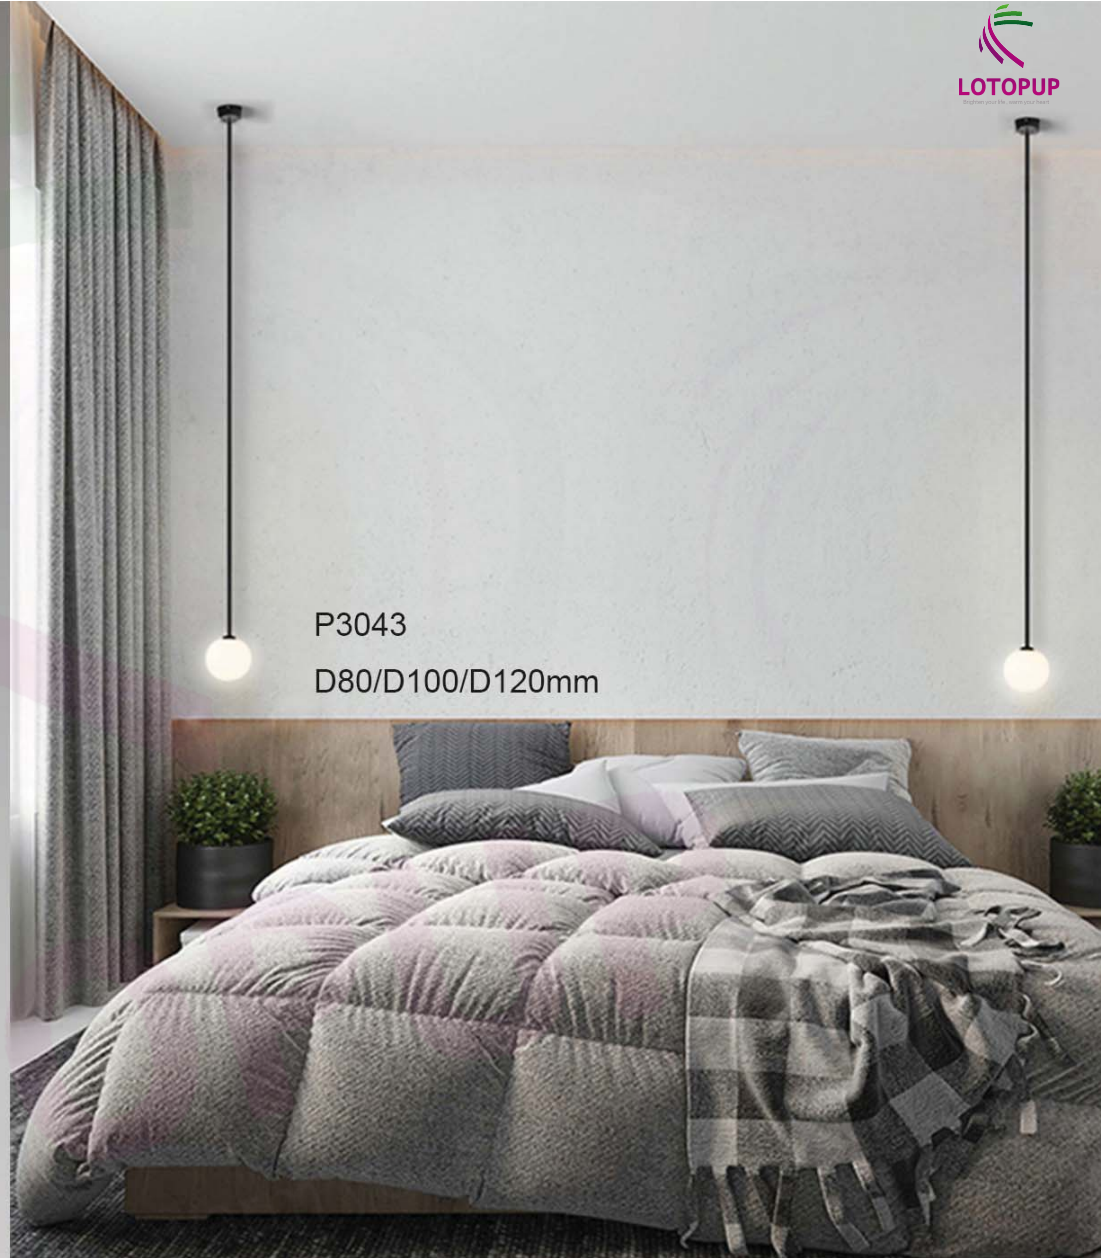

P3043
D80/D100/D120mm

LOT
Brighten your life