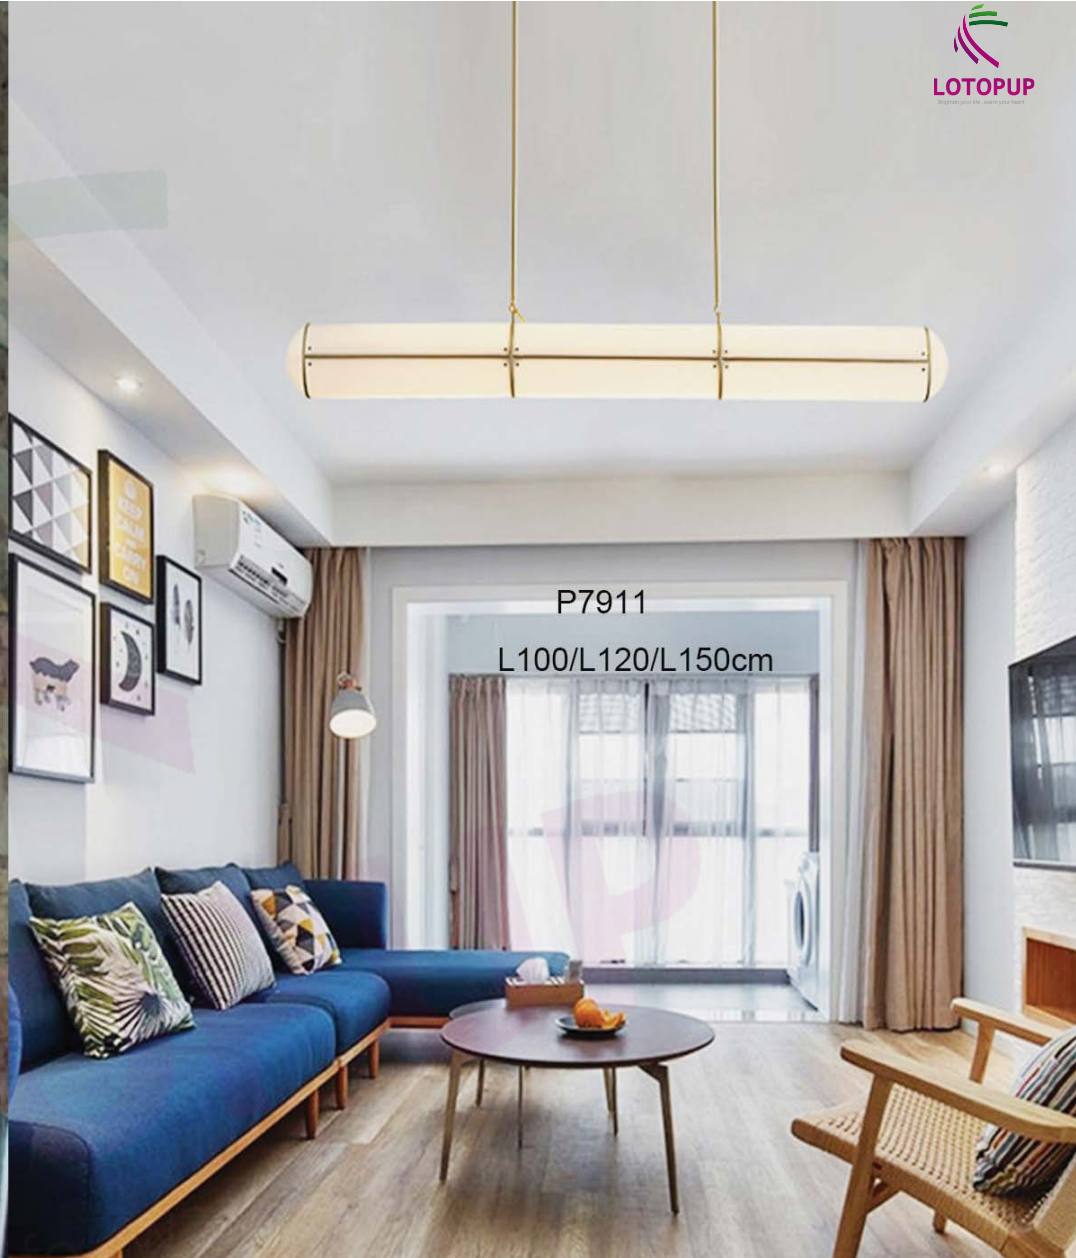

P7911

L100/L120/L150cm