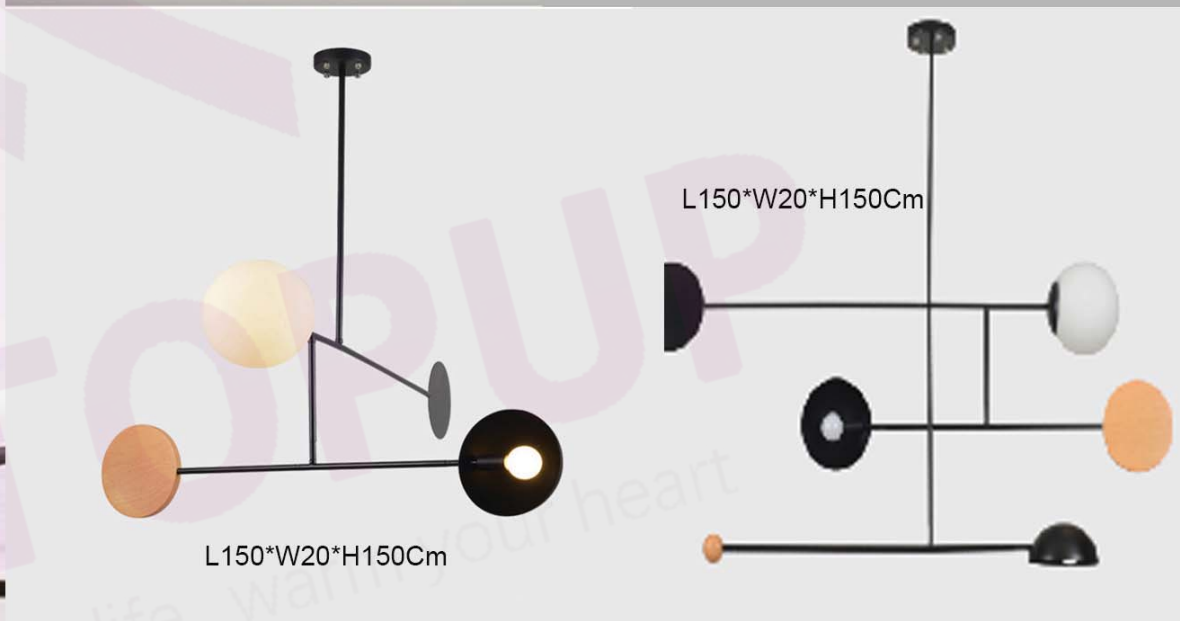

P7033

L150*W20*H150Cm

www.tracklinearlight.com

L98*W18*H111cm

L111*W20*111cm

L150*W20*H150Cm

L150*W20*H150Cm

Brighten your life, Warm your heart

P9020

D80*H35cm

D100*H58cm

www.tracklinearlight.com

P1830

D60/D80/D100/D120cm

PL7770

Different sizes