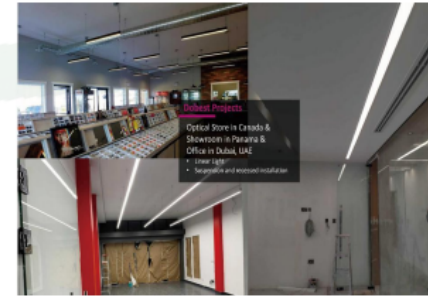

DOBEST BRIGHT PROJECT

- Light Planning
- Light Calculation (DIALUX)
- Photometric Simulation
- Customizing Light Solutions
- Comparison Studies
- Product Sourcing

Dobest Engineering Services

People make a successful organization. Dobest has a team of motivated light professionals to offer a multitude of light related services to find the best result for your projects

Dobest works together with clients to create fabulous customized lighting. Strong supply chain allow us to offer customized lighting service with reasonable price, satisfied quality. Noted: Only photos that the client has agreed to make public will be displayed.