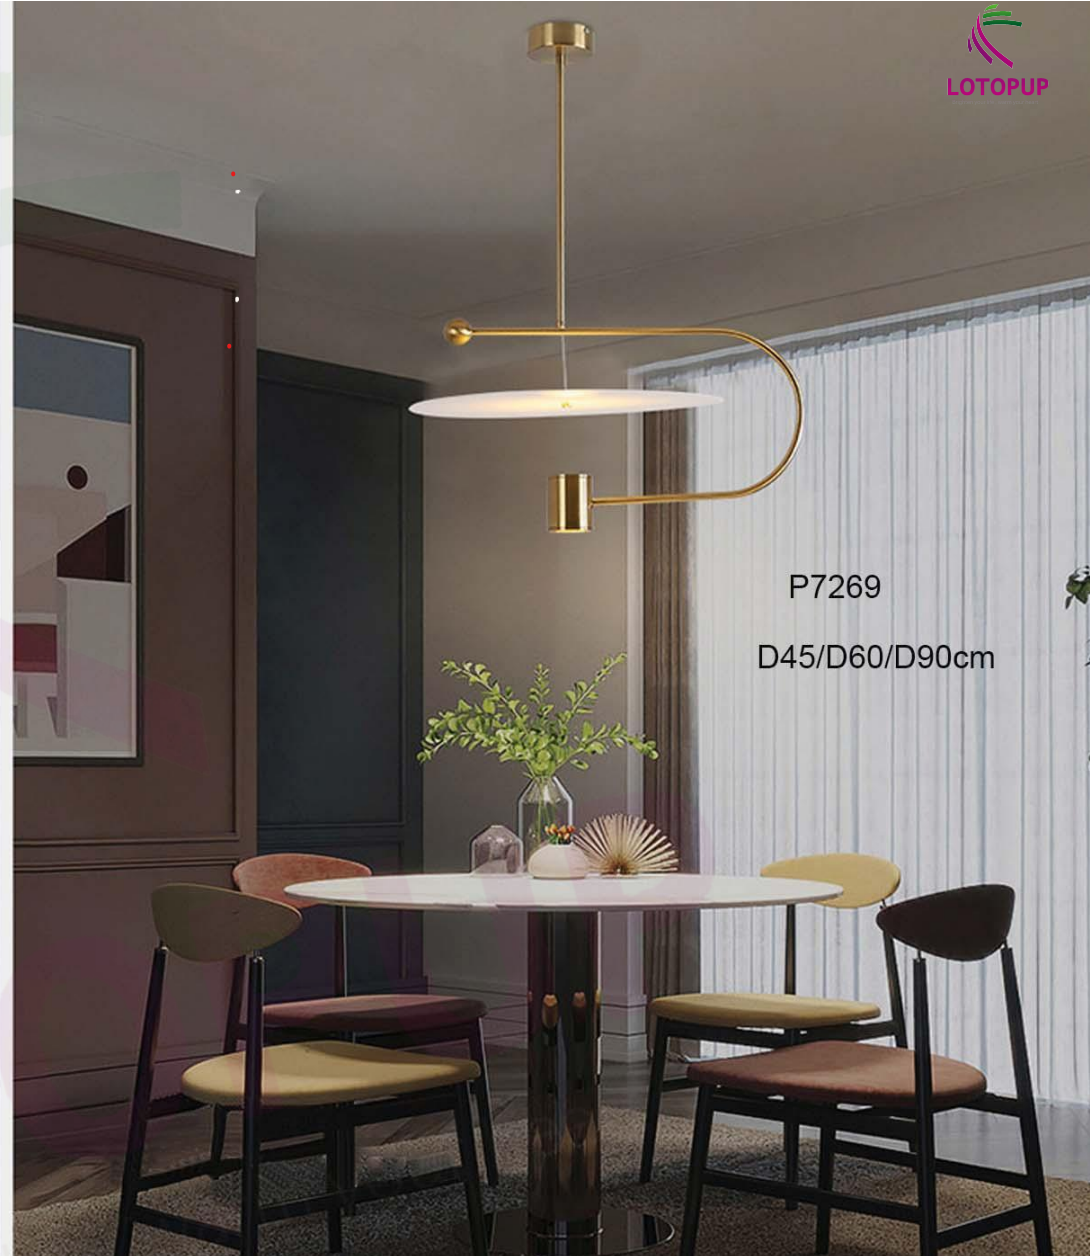

www.tracklinearlight.com

P7255

D40/D60cm

Brighten your life, warm your heart

P7103

Different sizes

www.tracklinearlight.com

P7080

L108*H91.5cm

LOPUP
Brighten your life, warm your heart.

P2625

D50*H65CM

D63*H85CM

www.fracklinearlight.com

LOTOUP
LIVING YOUR DREAM

Brighten your life