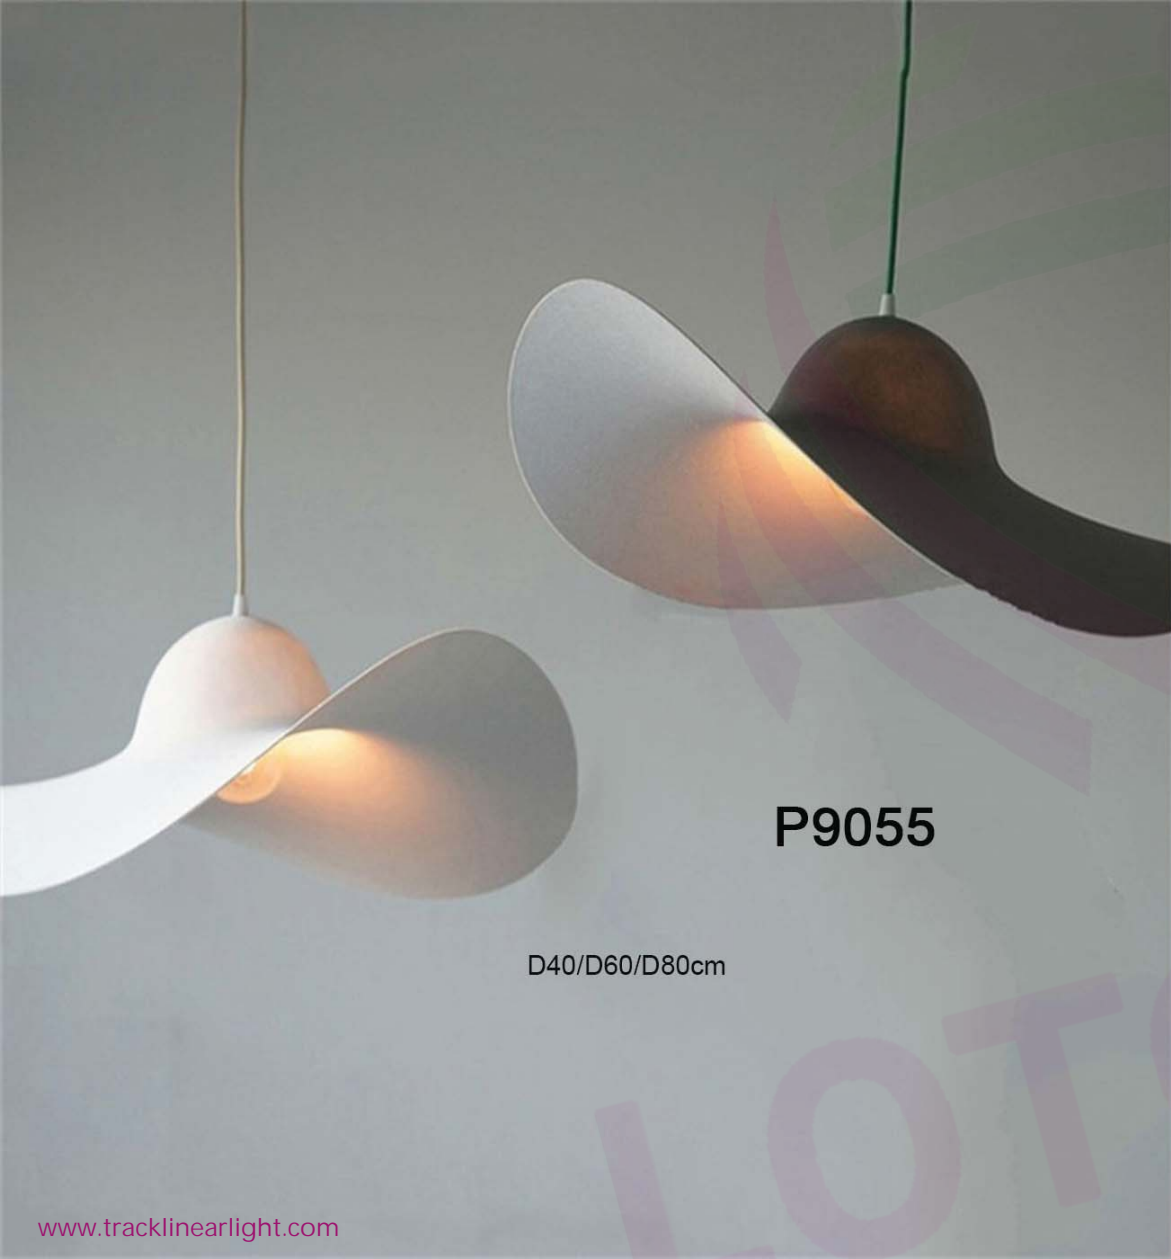

D35*H35cm

D45*H45cm

D60*H60cm

Brighten your life

P9440

D28*H18cm
D38*H28cm
D48*H22cm

www.tracklinearlight.com

P9070

W35*H52cm
W45*H62cm
W15*H65cm
W17*H70cm
W25*H62cm

Brighten your life

P9008

D40/D60CM

www.tracklinearlight.com

P9134

D35/D42CM

Brighten your life

P5077

D65/D80/D100cm

www.tracklinearlight.com

P5095

W14*H40cm

W25*H65cm

Brighten your life, warm your heart

P9414 D20/D30/D40cm