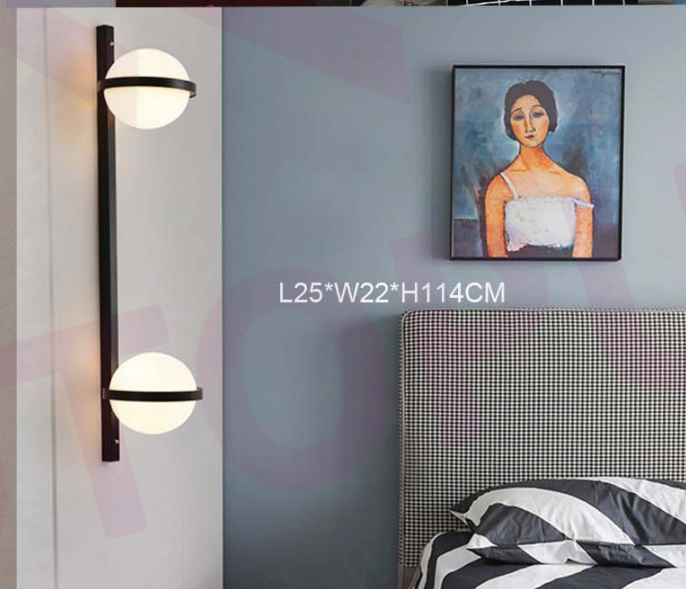

Φ2.5*L106cm

Φ2.5*L156cm

Φ2.5*L186cm

Brighten your life

P7121

L22*W22*H150Cm

L22*W22*H190Cm

L22*W22*H190Cm

www.tracklinearlight.com

L25*W22*H114CM

L25*W22*H114CM

L22*W22*H190Cm

L22*W22*H42CM

Brighten your life

P7871

Different sizes