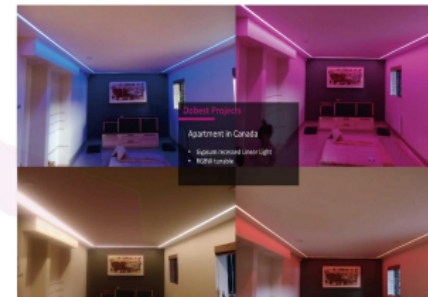

DOBEST BRIGHT PROJECT

- Light Planning
- Light Calculation (DIALUX)
- Photometric Simulation
- Customizing Light Solutions
- Comparison Studies
- Product Sourcing

Dobest Engineering Services

People make a successful organization. Dobest has a team of motivated light professionals to offer a multitude of light related services to find the best result for your projects

Dobest works together with clients to create fabulous customized lighting. Strong supply chain allow us to offer customized lighting service with reasonable price, satisfied quality. Noted: Only photos that the client has agreed to make public will be displayed.