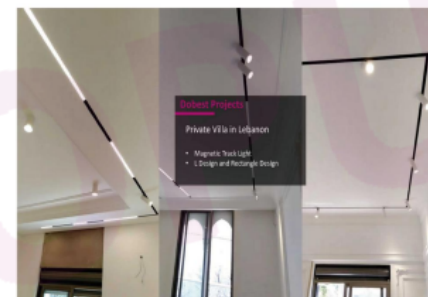

DOBEST BRIGHT PROJECT

- Light Planning
- Light Calculation (DIALUX)
- Photometric Simulation
- Customizing Light Solutions
- Comparison Studies
- Product Sourcing

Dobest Engineering Services

People make a successful organization. Dobest has a team of motivated light professionals to offer a multitude of light related services to find the best result for your projects

Dobest works together with clients to create fabulous customized lighting. Strong supply chain allow us to offer customized lighting service with reasonable price, satisfied quality. Noted: Only photos that the client has agreed to make public will be displayed.