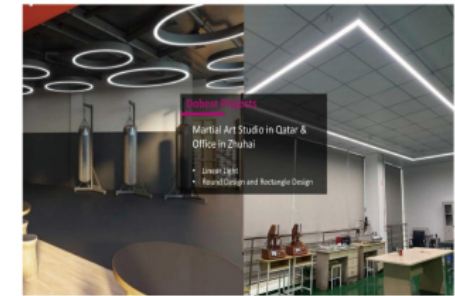

People make a successful organization. Dobest has a team of motivated light professionals to offer a multitude of light related services to find the best result for your projects

Dobest works together with clients to create fabulous customized lighting. Strong supply chain allow us to offer customized lighting service with reasonable price, satisfied quality. Noted: Only photos that the client has agreed to make public will be displayed.