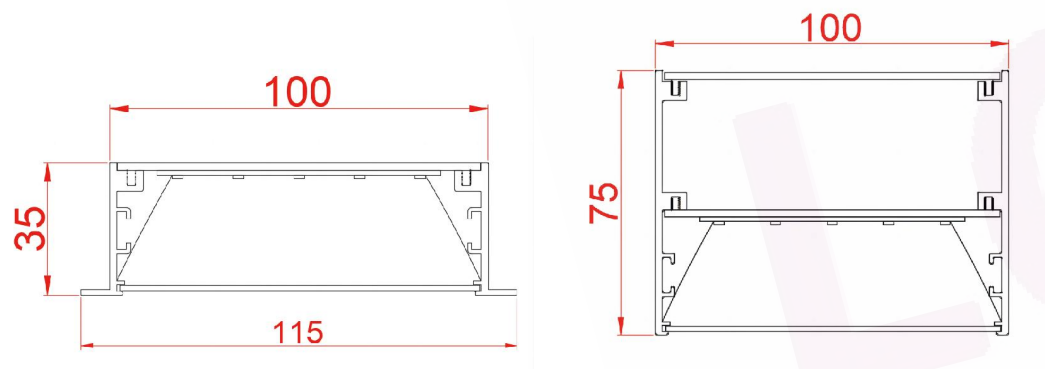

SPECIFICATION

Model	Power	Efficacy	CCT	Input Voltage	PF	Beam Angle
DB-OPxx-Ø600	25-30 W/M	90 lm/w	3000K/4000K/5000K	AC180-264V /110-277V	>0.9	110°
DB-OPxx-Ø900	25-30 W/M	90 lm/w	3000K/4000K/5000K	AC180-264V /110-277V	>0.9	110°
DB-OPxx-Ø1200	25-30 W/M	90 lm/w	3000K/4000K/5000K	AC180-264V /110-277V	>0.9	110°
DB-OPxx-Ø1500	25-30 W/M	90 lm/w	3000K/4000K/5000K	AC180-264V /110-277V	>0.9	110°
DB-OPxx-Ø2000	25-30 W/M	90 lm/w	3000K/4000K/5000K	AC180-264V /110-277V	>0.9	110°