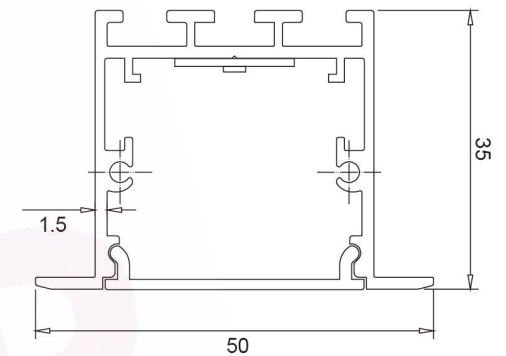

DIMENSIONS

Length	Width	Height
4ft/47"/1200mm	2.76"/70mm	3.15"/80mm
5ft/59"/1500mm	2.76"/70mm	3.15"/80mm
6ft/71"/1800mm	2.76"/70mm	3.15"/80mm
8ft/94"/2400mm	2.76"/70mm	3.15"/80mm

SPECIFICATION

Model	Power	Luminous	Efficary	CCT	Input Voltage	PF	Beam Angle
DB-OP7080-xx	30W	3000 lm	100 lm/w	3000K/4000K/5000K	AC180-264V /110-277V	>0.9	110°
DB-OP7080-xx	40W	4000 lm	100 lm/w	3000K/4000K/5000K	AC180-264V /110-277V	>0.9	110°
DB-OP7080-xx	50W	5000 lm	100 lm/w	3000K/4000K/5000K	AC180-264V /110-277V	>0.9	110°
DB-OP7080-xx	60W	6000 lm	100 lm/w	3000K/4000K/5000K	AC180-264V /110-277V	>0.9	110°

DIMENSIONS

Length	Width	Height
4ft/47"/1200mm	7.87"/200mm	1.38"/35mm
5ft/59"/1500mm	7.87"/200mm	1.38"/35mm
6ft/71"/1800mm	7.87"/200mm	1.38"/35mm
8ft/94"/2400mm	7.87"/200mm	1.38"/35mm

SPECIFICATION

Model	Power	Luminous	Efficacy	CCT	Input Voltage	PF	Beam Angle
DB-OP20035-xx	30W	3600 lm	100lm/w	3000K/4000K/5000K	AC180-264V /110-277V	>0.9	110°
DB-OP20035-xx	40W	4800 lm	100lm/w	3000K/4000K/5000K	AC180-264V /110-277V	>0.9	110°
DB-OP20035-xx	50W	6000 lm	100lm/w	3000K/4000K/5000K	AC180-264V /110-277V	>0.9	110°
DB-OP20035-xx	60W	7200 lm	100lm/w	3000K/4000K/5000K	AC180-264V /110-277V	>0.9	110°

DIMENSIONS

Length	Width	Height
4ft/47"/1200mm	1.97"/50mm	1.38"/35mm
5ft/59"/1500mm	1.97"/50mm	1.38"/35mm
6ft/71"/1800mm	1.97"/50mm	1.38"/35mm
8ft/94"/2400mm	1.97"/50mm	1.38"/35mm

SPECIFICATION

Model	Power	Luminous	Efficary	CCT	Input Voltage	PF	Beam Angle
DB-OP5035-xx	30W	3000 lm	100 lm/w	3000K/4000K/5000K	AC180-264V /110-277V	>0.9	110°
DB-OP5035-xx	40W	4000 lm	100 lm/w	3000K/4000K/5000K	AC180-264V /110-277V	>0.9	110°
DB-OP5035-xx	50W	5000 lm	100 lm/w	3000K/4000K/5000K	AC180-264V /110-277V	>0.9	110°
DB-OP5035-xx	60W	6000 lm	100 lm/w	3000K/4000K/5000K	AC180-264V /110-277V	>0.9	110°