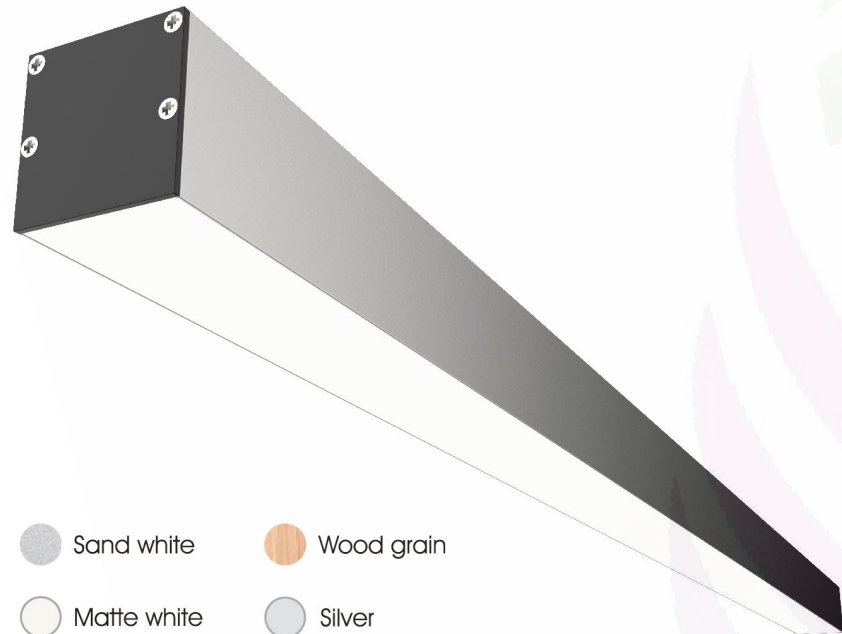

LED LINEAR NORMAL SERIES

Colour:

- Sand black
- Sand white
- Wood grain
- Matte black
- Matte white
- Silver