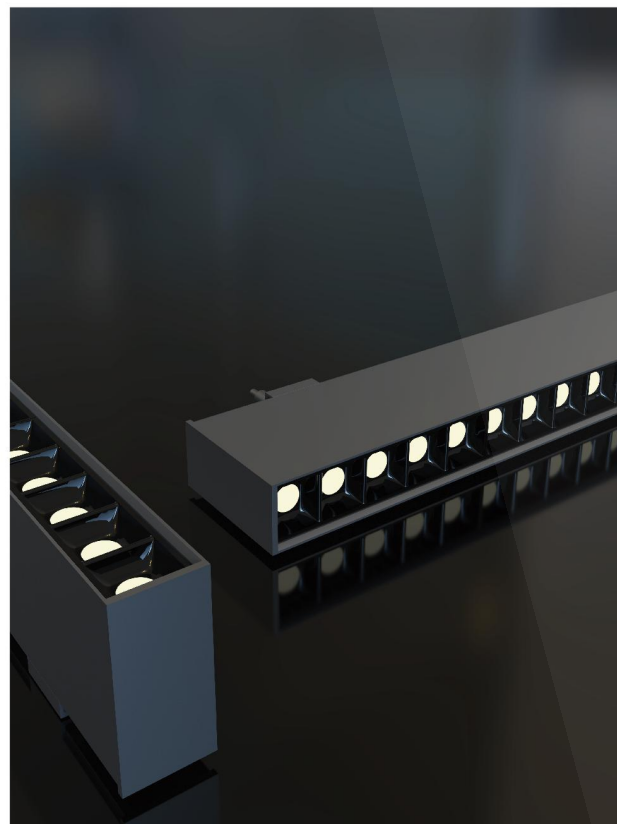

LED LINEAR NORMAL SERIES

Colour:

- Sand black
- Sand white
- Wood grain
- Matte black
- Matte white
- Silver

DIRECT LED LINEAR

FEATURES

- Up to 100 lm/w, CRI>80 or CRI>90.
- High-quality extrusion 1.3mm 6063 aluminum profile.
- No screw design with end cap.
- 0-10V/1-10V;Dali;Traic dimming are available.
- Emergency back up and sensor optional also available.
- Brand BOKE driver with 5 years warranty.

DIMENSIONS

Length	Width	Height
4ft/47"/1200mm	1.42"/36mm	2.95"/75mm
5ft/59"/1500mm	1.42"/36mm	2.95"/75mm
6ft/71"/1800mm	1.42"/36mm	2.95"/75mm
8ft/94"/2400mm	1.42"/36mm	2.95"/75mm

SPECIFICATION

Model	Power	Luminous	Efficary	CCT	Input Voltage	PF	Beam Angle
DB-OP3675-xx	20W	2000 lm	100 lm/w	3000K/4000K/5000K	AC180-264V /110-277V	>0.9	110°
DB-OP3675-xx	30W	3000 lm	100 lm/w	3000K/4000K/5000K	AC180-264V /110-277V	>0.9	110°
DB-OP3675-xx	40W	4000 lm	100 lm/w	3000K/4000K/5000K	AC180-264V /110-277V	>0.9	110°
DB-OP3675-xx	50W	5000 lm	100 lm/w	3000K/4000K/5000K	AC180-264V /110-277V	>0.9	110°
DB-OP3675-xx	60W	6000 lm	100 lm/w	3000K/4000K/5000K	AC180-264V /110-277V	>0.9	110°