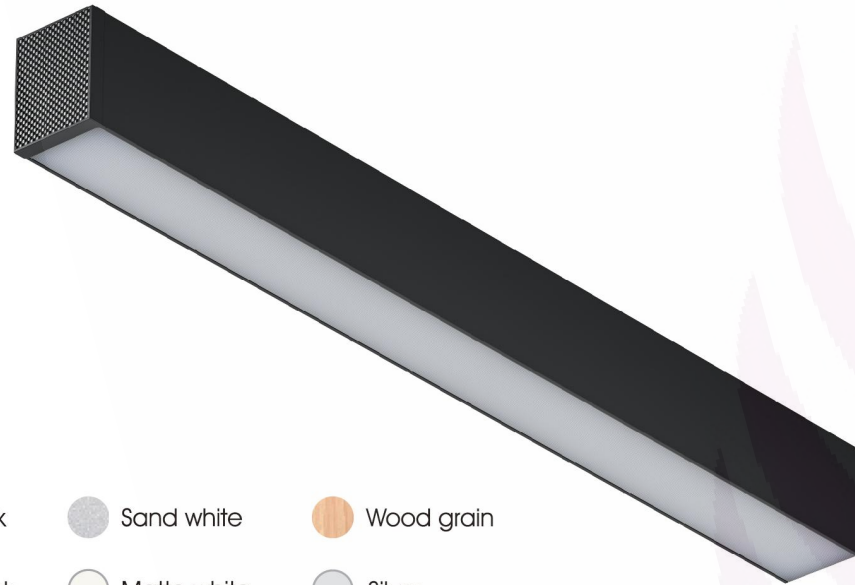

Exploded View

Polarizing PMMA Diffuser

Montage

Brighten your life

PMMA FRESNEL SERIES

DIRECT LED LINEAR

FEATURES

- High efficacy up to 100-130lm/w
- UV-resistance PMMA fresnel 60° diffuser with UGR<19.
- Indirect and Direct LED Lighting.
- Profile detachable design structure.
- No screw design with end cap.
- Seamless splicing of various shapes(X;L;T;Y Shape).
- Dali dimming are available.
- Emergency back up and sensor optional also available.

Colour:

- Sand black
- Sand white
- Wood grain
- Matte black
- Matte white
- Silver

DIMENSIONS

Length	Width	Height
4ft/47"/1200mm	2"/51mm	2.56"/65mm
5ft/59"/1500mm	2"/51mm	2.56"/65mm
6ft/71"/1800mm	2"/51mm	2.56"/65mm
8ft/94"/2400mm	2"/51mm	2.56"/65mm