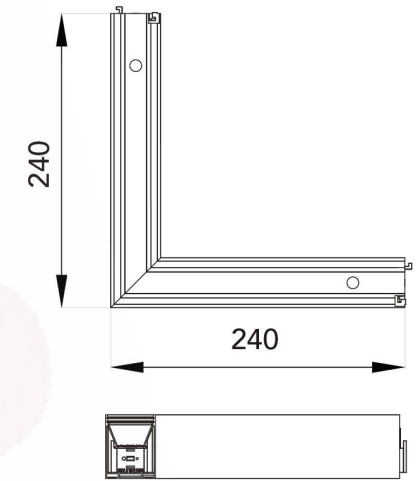

DIMENSIONS

Length	Width	Height
4ft/47"/1200mm	2"/51mm	2.56"/65mm
5ft/59"/1500mm	2"/51mm	2.56"/65mm
6ft/71"/1800mm	2"/51mm	2.56"/65mm
8ft/94"/2400mm	2"/51mm	2.56"/65mm

SPECIFICATION

Model	Power	Efficacy	CCT	Input Voltage
DB-OP5165-xx	25-30W/M	100-130 lm/w	3000K/4000K/5000K	AC180-264V /110-277V
Size (L*W*H)	Beam Angle	Diffuser Material	End Cap Material	Body Material
W51*H65mm	104.1°	PMMA	PC	1.3mm 6063 Aluminum

DIMENSIONS

Length	Width	Height
4ft/47"/1200mm	2"/51mm	2.56"/65mm
5ft/59"/1500mm	2"/51mm	2.56"/65mm
6ft/71"/1800mm	2"/51mm	2.56"/65mm
8ft/94"/2400mm	2"/51mm	2.56"/65mm

SPECIFICATION

Model	Power	Efficacy	CCT	Input Voltage
DB-OP5165-xx	25-30W/M	40-50 lm/w	3000K/4000K/5000K	AC180-264V /110-277V
Size (L*W*H)	Beam Angle	Diffuser Material	End Cap Material	Body Material
W51*H65mm	66.1°	PMMA	PC	1.3mm 6063 Aluminum

DIMENSIONS

Length	Width	Height
4ft/47"/1200mm	2"/51mm	2.56"/65mm
5ft/59"/1500mm	2"/51mm	2.56"/65mm
6ft/71"/1800mm	2"/51mm	2.56"/65mm
8ft/94"/2400mm	2"/51mm	2.56"/65mm

SPECIFICATION

Model	Power	Efficacy	CCT	Input Voltage
DB-OP5165-xx	25-30W/M	50-60 lm/w	3000K/4000K/5000K	AC180-264V /110-277V
Size (L*W*H)	Beam Angle	Diffuser Material	End Cap Material	Body Material
W51*H65mm	68.9°	PMMA	PC	1.3mm 6063 Aluminum

DIMENSIONS

Length	Width	Height
0.79ft*0.79ft/9.45"*9.45"/240*240mm	2"/51mm	2.56"/65mm

SPECIFICATION

Power	Efficacy	CCT	Input Voltage
25-30W/M	100-130 lm/w	3000K/4000K/5000K	AC180-264V /110-277V
Size (L*W*H)	Diffuser Material	End Cap Material	Body Material
W51*H65mm	PMMA	PC	1.3mm 6063 Aluminum