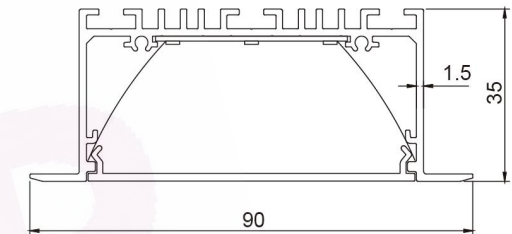

DIMENSIONS

Length	Width	Height
4ft/47"/1200mm	3.15"/80mm	1.38"/35mm
5ft/59"/1500mm	3.15"/80mm	1.38"/35mm
6ft/71"/1800mm	3.15"/80mm	1.38"/35mm
8ft/94"/2400mm	3.15"/80mm	1.38"/35mm

SPECIFICATION

Model	Power	Luminous	Efficary	CCT	IInput Voltage	PF	Beam Angle
DB-OP8035-xx	30W	3000 lm	100 lm/w	3000K/4000K/5000K	AC180-264V /110-277V	>0.9	110°
DB-OP8035-xx	40W	4000 lm	100 lm/w	3000K/4000K/5000K	AC180-264V /110-277V	>0.9	110°
DB-OP8035-xx	50W	5000 lm	100 lm/w	3000K/4000K/5000K	AC180-264V /110-277V	>0.9	110°
DB-OP8035-xx	60W	6000 lm	100 lm/w	3000K/4000K/5000K	AC180-264V /110-277V	>0.9	110°

DIMENSIONS

Length	Width	Height
4ft/47"/1200mm	3.54"/90mm	1.38"/35mm
5ft/59"/1500mm	3.54"/90mm	1.38"/35mm
6ft/71"/1800mm	3.54"/90mm	1.38"/35mm
8ft/94"/2400mm	3.54"/90mm	1.38"/35mm

SPECIFICATION

Model	Power	Luminous	Efficacy	CCT	Input Voltage	PF	Beam Angle
DB-OP9035-xx	30W	3000 lm	100 lm/w	3000K/4000K/5000K	AC180-264V /110-277V	>0.9	110°
DB-OP9035-xx	40W	4000 lm	100 lm/w	3000K/4000K/5000K	AC180-264V /110-277V	>0.9	110°
DB-OP9035-xx	50W	5000 lm	100 lm/w	3000K/4000K/5000K	AC180-264V /110-277V	>0.9	110°
DB-OP9035-xx	60W	6000 lm	100 lm/w	3000K/4000K/5000K	AC180-264V /110-277V	>0.9	110°