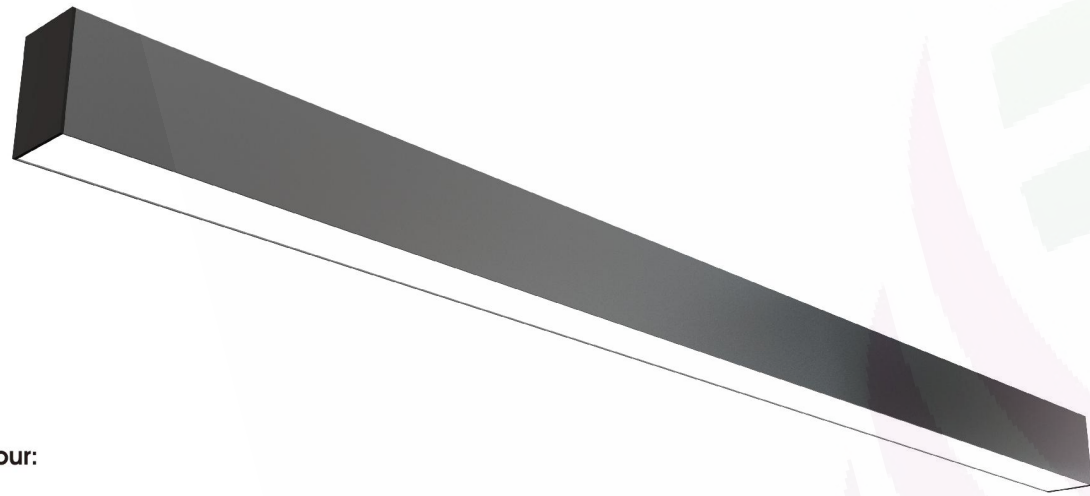

LED LINEAR ECONOMIC SERIES

Colour:

- Sand black
- Sand white
- Wood grain
- Matte black
- Matte white
- Silver