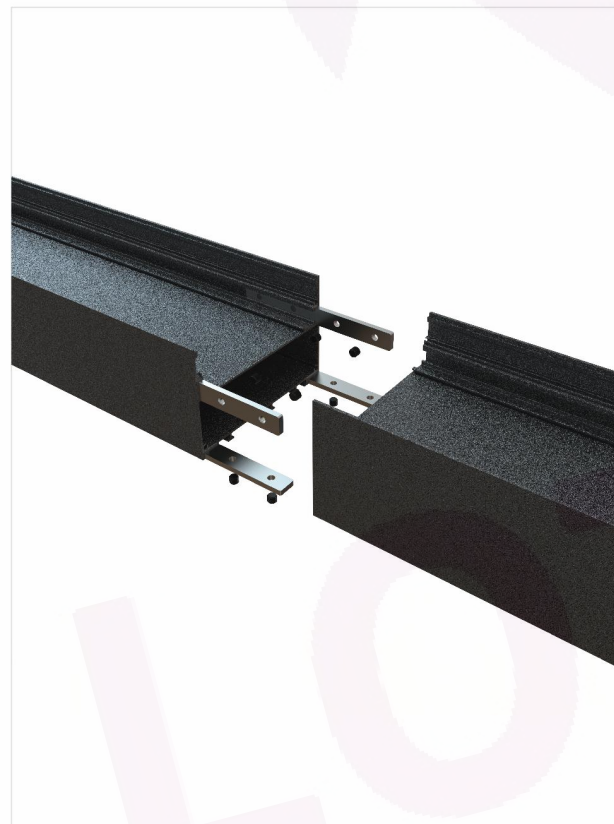

LED LINEAR NORMAL SERIES

Colour:

- Sand black
- Sand white
- Wood grain
- Matte black
- Matte white
- Silver

DIRECT LED LINEAR

FEATURES

- Up to 100 lm/w, CRI>80 or CRI>90.
- High-quality extrusion 1.5mm 6063 aluminum profile.
- No screw design with end cap.
- 0-10V/1-10V;Dali;Traic dimming are available.
- Emergency back up and sensor optional also available.
- Brand BOKE driver with 5 years warranty.

DIMENSIONS

Length	Width	Height
4ft/47"/1200mm	5.91"/150mm	2.95"/75mm
5ft/59"/1500mm	5.91"/150mm	2.95"/75mm
6ft/71"/1800mm	5.91"/150mm	2.95"/75mm
8ft/94"/2400mm	5.91"/150mm	2.95"/75mm

SPECIFICATION

Model	Power	Luminous	Efficary	CCT	Input Voltage	PF	Beam Angle
DB-OP15075-xx	20W	2000 lm	100 lm/w	3000K/4000K/5000K	AC180-264V /110-277V	>0.9	110°
DB-OP15075-xx	30W	3000 lm	100 lm/w	3000K/4000K/5000K	AC180-264V /110-277V	>0.9	110°
DB-OP15075-xx	40W	4000 lm	100 lm/w	3000K/4000K/5000K	AC180-264V /110-277V	>0.9	110°
DB-OP15075-xx	50W	5000 lm	100 lm/w	3000K/4000K/5000K	AC180-264V /110-277V	>0.9	110°
DB-OP15075-xx	60W	6000 lm	100 lm/w	3000K/4000K/5000K	AC180-264V /110-277V	>0.9	110°

Brighten your life