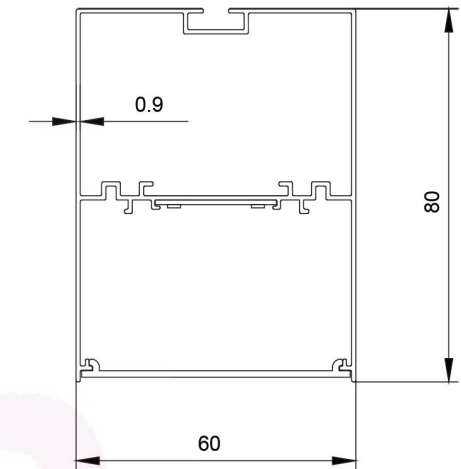

DIMENSIONS

Diameter	Height
Φ1.6ft/Φ20"/Φ500mm	50mm
Φ2ft/Φ24"/Φ600mm	50mm
Φ2.6ft/Φ31"/Φ800mm	50mm
Φ4ft/Φ47"/Φ1200mm	50mm
Customized	50mm

SPECIFICATION

Model	Power	Efficacy	CCT	Input Voltage	PF	Beam Angle
DB-OPxx-Φ500	25-30 W/M	90 lm/w	3000K/4000K/5000K	AC180-264V /110-277V	>0.9	110°
DB-OPxx-Φ600	25-30 W/M	90 lm/w	3000K/4000K/5000K	AC180-264V /110-277V	>0.9	110°
DB-OPxx-Φ800	25-30 W/M	90 lm/w	3000K/4000K/5000K	AC180-264V /110-277V	>0.9	110°
DB-OPxx-Φ1200	25-30 W/M	90 lm/w	3000K/4000K/5000K	AC180-264V /110-277V	>0.9	110°

DIMENSIONS

Length	Width	Height
4ft/47"/1200mm	1.97"/50mm	2.95"/75mm
5ft/59"/1500mm	1.97"/50mm	2.95"/75mm
6ft/71"/1800mm	1.97"/50mm	2.95"/75mm
8ft/94"/2400mm	1.97"/50mm	2.95"/75mm

SPECIFICATION

Model	Power	Luminous	Efficary	CCT	Input Voltage	PF	Beam Angle
DB-OP5075A-xx	20W	2000 lm	100 lm/w	3000K/4000K/5000K	AC180-264V /110-277V	>0.9	110°
DB-OP5075A-xx	30W	3000 lm	100 lm/w	3000K/4000K/5000K	AC180-264V /110-277V	>0.9	110°
DB-OP5075A-xx	40W	4000 lm	100 lm/w	3000K/4000K/5000K	AC180-264V /110-277V	>0.9	110°
DB-OP5075A-xx	50W	5000 lm	100 lm/w	3000K/4000K/5000K	AC180-264V /110-277V	>0.9	110°
DB-OP5075A-xx	60W	6000 lm	100 lm/w	3000K/4000K/5000K	AC180-264V /110-277V	>0.9	110°

Colour:

- Sand black
- Sand white
- Wood grain
- Matte black
- Matte white
- Silver

DIMENSIONS

Length	Width	Height
4ft/47"/1200mm	2.36"/60mm	3.15"/80mm
5ft/59"/1500mm	2.36"/60mm	3.15"/80mm
6ft/71"/1800mm	2.36"/60mm	3.15"/80mm
8ft/94"/2400mm	2.36"/60mm	3.15"/80mm