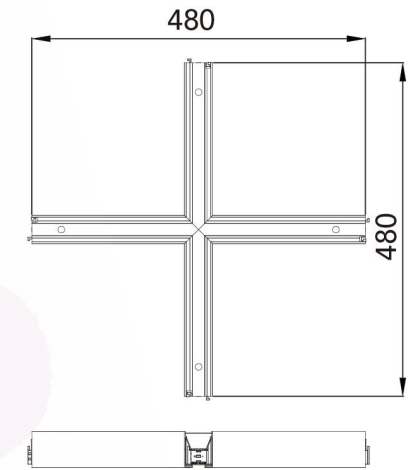

DIMENSIONS

Length	Width	Height
4ft/47"/1200mm	2"/51mm	2.56"/65mm
5ft/59"/1500mm	2"/51mm	2.56"/65mm
6ft/71"/1800mm	2"/51mm	2.56"/65mm
8ft/94"/2400mm	2"/51mm	2.56"/65mm

SPECIFICATION

Model	Power	Efficacy	CCT	Input Voltage
DB-OP5165-xx	25-30W/M	100-130 lm/w	3000K/4000K/5000K	AC180-264V /110-277V
Size (L*W*H)	Beam Angle	Diffuser Material	End Cap Material	Body Material
W51*H65mm	104.1°	PMMA	PC	1.3mm 6063 Aluminum

DIMENSIONS

Length	Width	Height
4ft/47"/1200mm	2"/51mm	2.56"/65mm
5ft/59"/1500mm	2"/51mm	2.56"/65mm
6ft/71"/1800mm	2"/51mm	2.56"/65mm
8ft/94"/2400mm	2"/51mm	2.56"/65mm

SPECIFICATION

Model	Power	Efficacy	CCT	Input Voltage
DB-OP5165-xx	25-30W/M	50-60 lm/w	3000K/4000K/5000K	AC180-264V /110-277V
Size (L*W*H)	Beam Angle	Diffuser Material	End Cap Material	Body Material
W51*H65mm	68.9°	PMMA	PC	1.3mm 6063 Aluminum

DIMENSIONS

Length	Width	Height
0.79ft*0.79ft/9.45"*9.45"/240*240mm	2"/51mm	2.56"/65mm

SPECIFICATION

Power	Efficary	CCT	Input Voltage
25-30W/M	100-130 lm/w	3000K/4000K/5000K	AC180-264V /110-277V
Size (L*W*H)	Diffuser Material	End Cap Material	Body Material
W51*H65mm	PMMA	PC	1.3mm 6063 Aluminum

DIMENSIONS

Length	Width	Height
1.57ft*1.57ft/18.90"*18.90"/480*480mm	2"/51mm	2.56"/65mm

SPECIFICATION

Power	Efficary	CCT	Input Voltage
25-30W/M	100-130 lm/w	3000K/4000K/5000K	AC180-264V /110-277V
Size (L*W*H)	Diffuser Material	End Cap Material	Body Material
W51*H65mm	PMMA	PC	1.3mm 6063 Aluminum