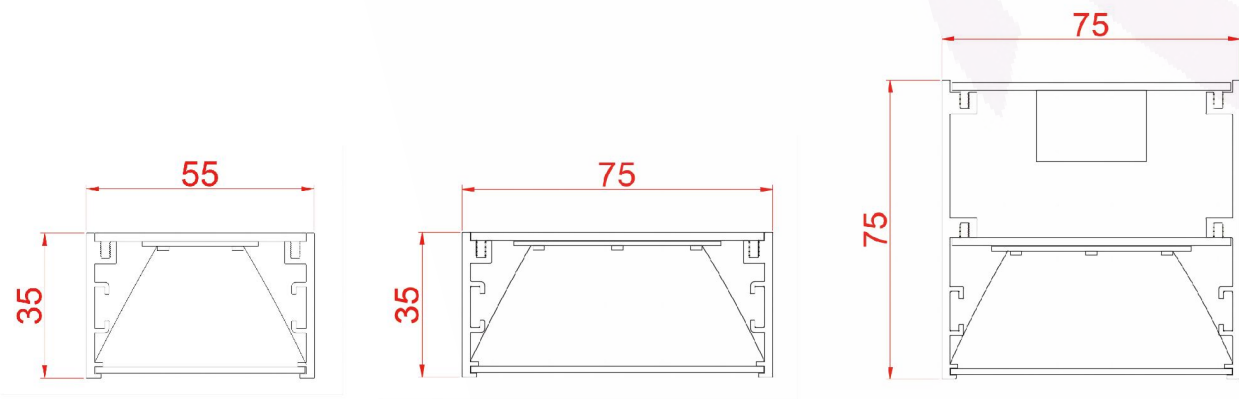

SPECIFICATION

Model	Power	Efficacy	CCT	Input Voltage	PF	Beam Angle
DB-OPxx-Ø600	25-30 W/M	90 lm/w	3000K/4000K/5000K	AC180-264V /110-277V	>0.9	110°
DB-OPxx-Ø900	25-30 W/M	90 lm/w	3000K/4000K/5000K	AC180-264V /110-277V	>0.9	110°
DB-OPxx-Ø1200	25-30 W/M	90 lm/w	3000K/4000K/5000K	AC180-264V /110-277V	>0.9	110°
DB-OPxx-Ø1500	25-30 W/M	90 lm/w	3000K/4000K/5000K	AC180-264V /110-277V	>0.9	110°
DB-OPxx-Ø2000	25-30 W/M	90 lm/w	3000K/4000K/5000K	AC180-264V /110-277V	>0.9	110°