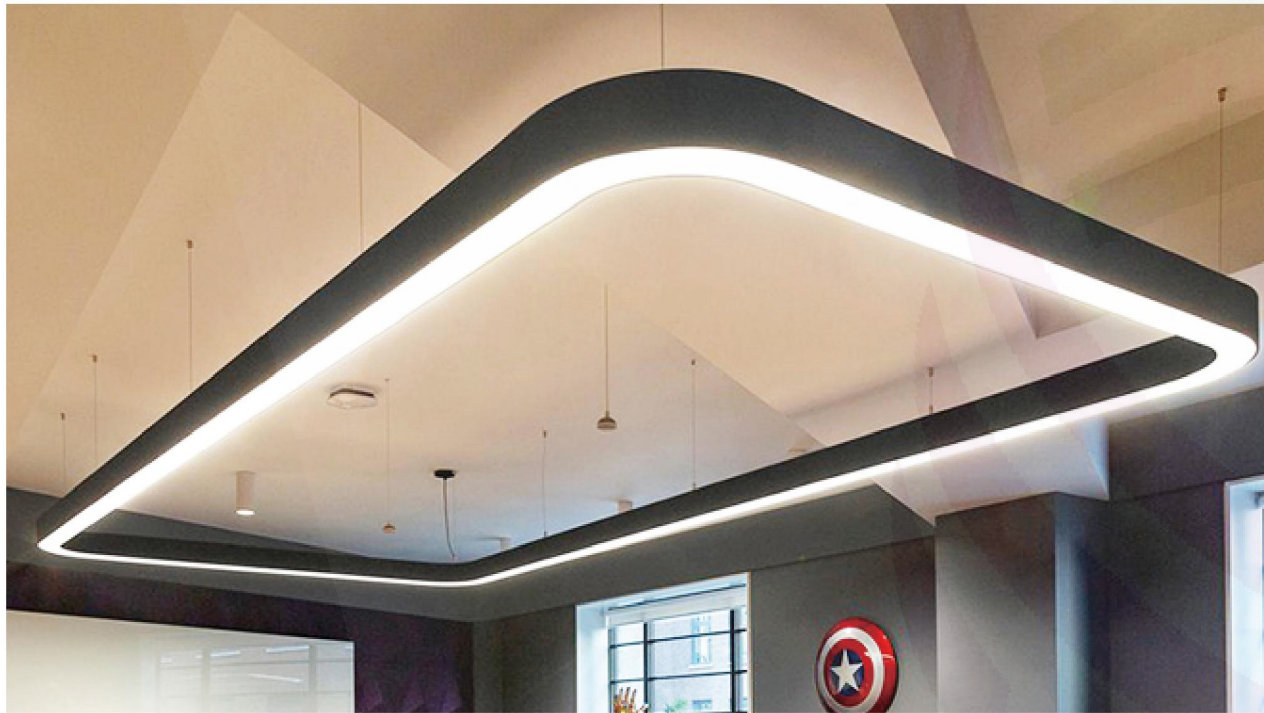

Brighten your life

PMMA CURVED SERIES

CURVED RECTANGLE LED LINEAR

FEATURES

- Rounded Rectangular pendant LED luminaire.
- Profile detachable design structure.
- Opal PMMA diffuser.
- 0-10V/1-10V;Dali;Traic dimming are available.
- Different custom diameter & colour available.