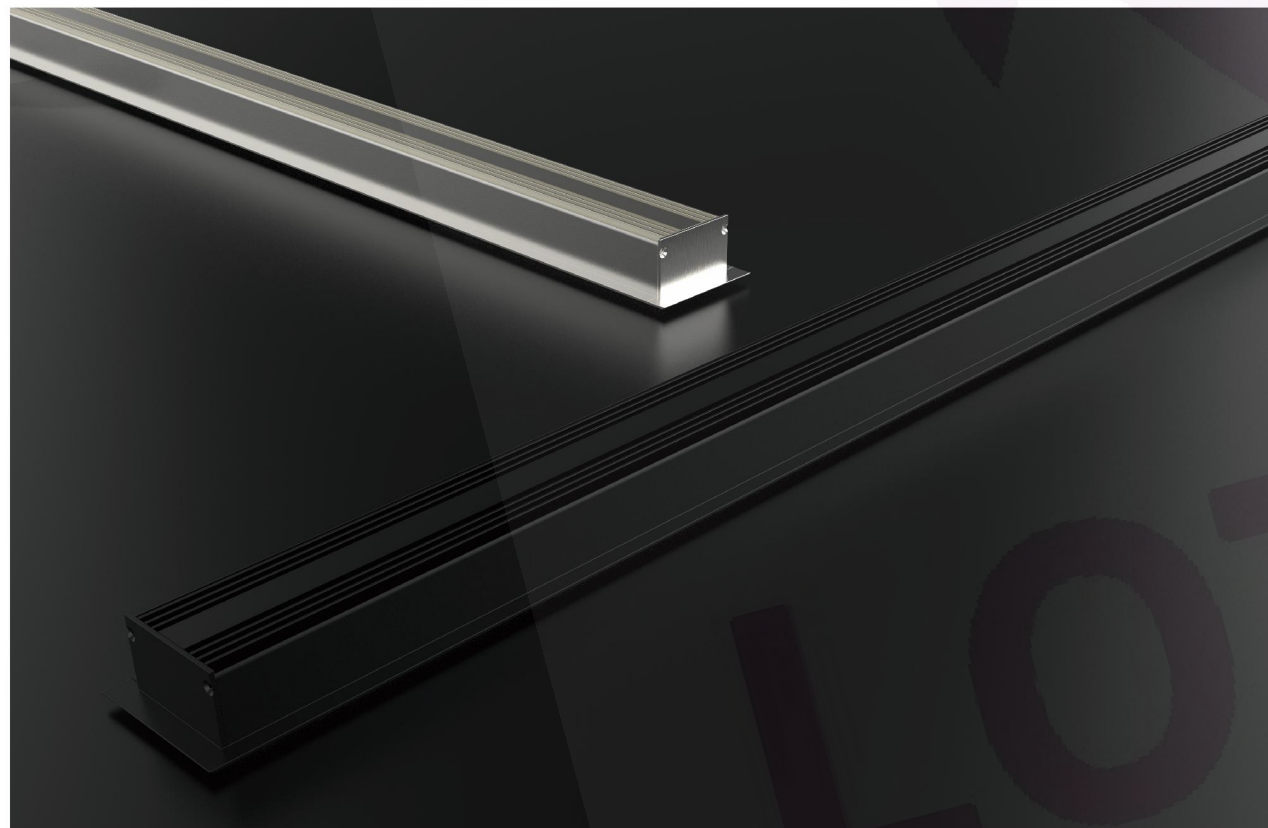

LED LINEAR LIGHT SERIES

Colour:

- Sand black
- Sand white
- Wood grain
- Matte black
- Matte white
- Silver

DIRECT LED LINEAR

FEATURES

- Up to 100 lm/w, CRI>80 or CRI>90.
- UV-resistance PMMA diffuser.
- High Quality extruded 1.5mm 6063 aluminum profile.
- No screw design with end cap.
- 0-10V/1-10V;Dali;Traic dimming are available.
- Emergency back up and sensor optional also available.
- Easy Recessed Installation.
- Brand BOKE driver with 5 years warranty.

DIMENSIONS

Length	Width	Height
4ft/47"/1200mm	2.76"/70mm	1.38"/35mm
5ft/59"/1500mm	2.76"/70mm	1.38"/35mm
6ft/71"/1800mm	2.76"/70mm	1.38"/35mm
8ft/94"/2400mm	2.76"/70mm	1.38"/35mm

SPECIFICATION

Model	Power	Luminous	Efficacy	CCT	Input Voltage	PF	Beam Angle
DB-OP7035-xx	30W	3000 lm	100 lm/w	3000K/4000K/5000K	AC180-264V /110-277V	>0.9	110°
DB-OP7035-xx	40W	4000 lm	100 lm/w	3000K/4000K/5000K	AC180-264V /110-277V	>0.9	110°
DB-OP7035-xx	50W	5000 lm	100 lm/w	3000K/4000K/5000K	AC180-264V /110-277V	>0.9	110°
DB-OP7035-xx	60W	6000 lm	100 lm/w	3000K/4000K/5000K	AC180-264V /110-277V	>0.9	110°

Brighten your life