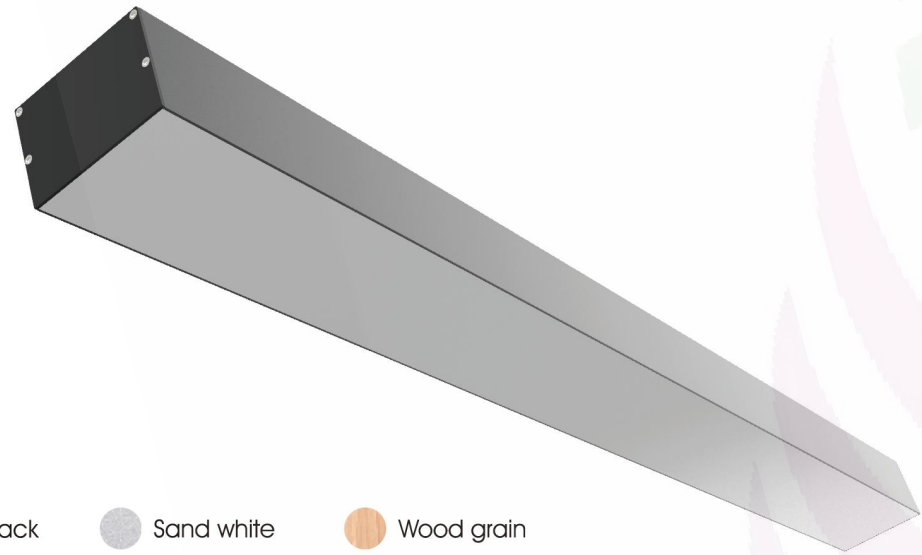

LED LINEAR NORMAL SERIES

Colour:

- Sand black
- Sand white
- Wood grain
- Matte black
- Matte white
- Silver