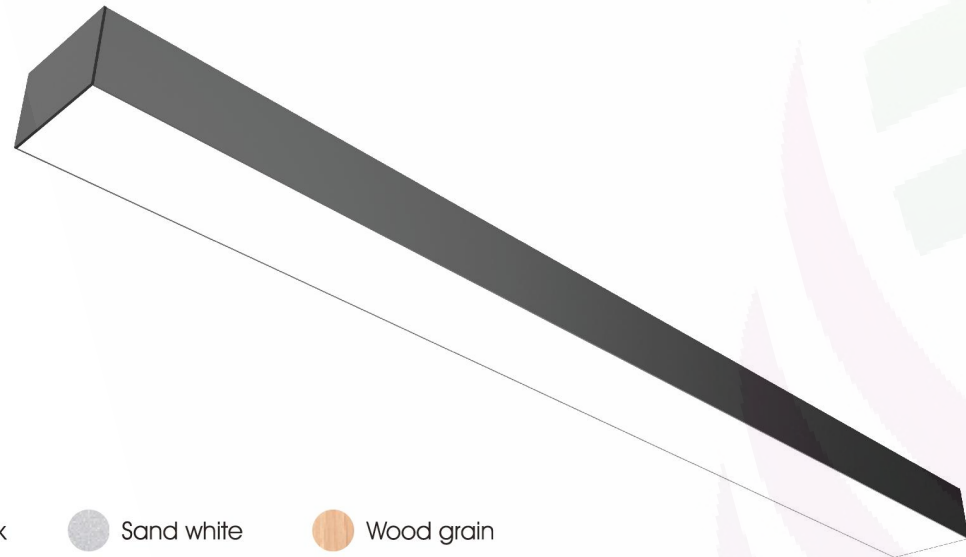

LED LINEAR NORMAL SERIES

Colour:

- Sand black
- Sand white
- Wood grain
- Matte black
- Matte white
- Silver