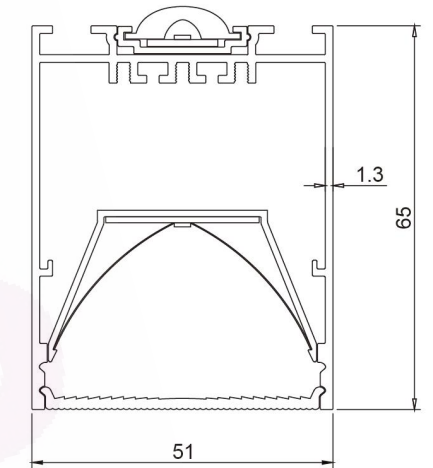

DIMENSIONS

Length	Width	Height
4ft/47"/1200mm	2"/51mm	2.56"/65mm
5ft/59"/1500mm	2"/51mm	2.56"/65mm
6ft/71"/1800mm	2"/51mm	2.56"/65mm
8ft/94"/2400mm	2"/51mm	2.56"/65mm

SPECIFICATION

Model	Power	Efficacy	CCT	Input Voltage
DB-OP5165-xx	25-30W/M	100-130 lm/w	3000K/4000K/5000K	AC180-264V /110-277V
Size (L*W*H)	Beam Angle	Diffuser Material	End Cap Material	Body Material
W51*H65mm	104.1°	PMMA	PC	1.3mm 6063 Aluminum

Colour:

- Sand black
- Sand white
- Wood grain
- Matte black
- Matte white
- Silver

DIMENSIONS

Length	Width	Height
4ft/47"/1200mm	2"/51mm	2.56"/65mm
5ft/59"/1500mm	2"/51mm	2.56"/65mm
6ft/71"/1800mm	2"/51mm	2.56"/65mm
8ft/94"/2400mm	2"/51mm	2.56"/65mm