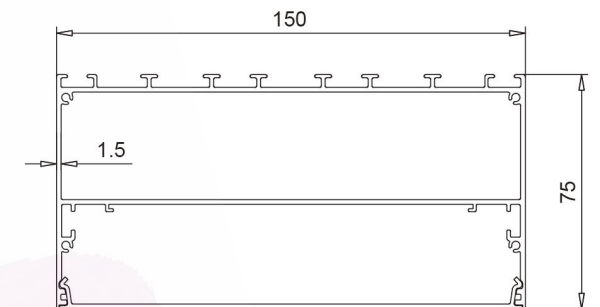

DIMENSIONS

Length	Width	Height
4ft/47"/1200mm	4.72"/120mm	1.26"/32mm
5ft/59"/1500mm	4.72"/120mm	1.26"/32mm
6ft/71"/1800mm	4.72"/120mm	1.26"/32mm
8ft/94"/2400mm	4.72"/120mm	1.26"/32mm

SPECIFICATION

Model	Power	Luminous	Efficacy	CCT	Input Voltage	PF	Beam Angle
DB-OP12032-xx	20W	2000 lm	100 lm/w	3000K/4000K/5000K	AC180-264V /110-277V	>0.9	110°
DB-OP12032-xx	30W	3000 lm	100 lm/w	3000K/4000K/5000K	AC180-264V /110-277V	>0.9	110°
DB-OP12032-xx	40W	4000 lm	100 lm/w	3000K/4000K/5000K	AC180-264V /110-277V	>0.9	110°
DB-OP12032-xx	50W	5000 lm	100 lm/w	3000K/4000K/5000K	AC180-264V /110-277V	>0.9	110°
DB-OP12032-xx	60W	6000 lm	100 lm/w	3000K/4000K/5000K	AC180-264V /110-277V	>0.9	110°

DIMENSIONS

Length	Width	Height
4ft/47"/1200mm	5.91"/150mm	2.95"/75mm
5ft/59"/1500mm	5.91"/150mm	2.95"/75mm
6ft/71"/1800mm	5.91"/150mm	2.95"/75mm
8ft/94"/2400mm	5.91"/150mm	2.95"/75mm

SPECIFICATION

Model	Power	Luminous	Efficary	CCT	Input Voltage	PF	Beam Angle
DB-OP15075-xx	20W	2000 lm	100 lm/w	3000K/4000K/5000K	AC180-264V /110-277V	>0.9	110°
DB-OP15075-xx	30W	3000 lm	100 lm/w	3000K/4000K/5000K	AC180-264V /110-277V	>0.9	110°
DB-OP15075-xx	40W	4000 lm	100 lm/w	3000K/4000K/5000K	AC180-264V /110-277V	>0.9	110°
DB-OP15075-xx	50W	5000 lm	100 lm/w	3000K/4000K/5000K	AC180-264V /110-277V	>0.9	110°
DB-OP15075-xx	60W	6000 lm	100 lm/w	3000K/4000K/5000K	AC180-264V /110-277V	>0.9	110°