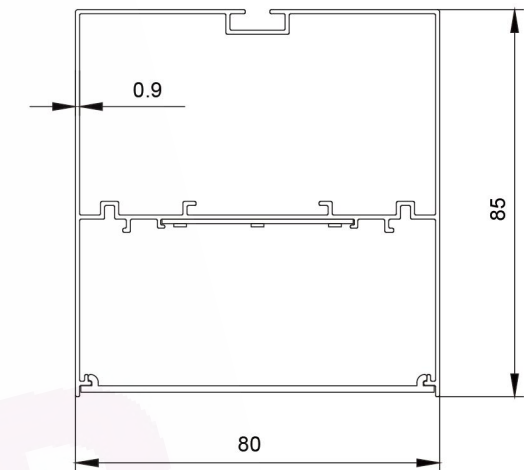

DIMENSIONS

Length	Width	Height
4ft/47"/1200mm	2.76"/70mm	3.15"/80mm
5ft/59"/1500mm	2.76"/70mm	3.15"/80mm
6ft/71"/1800mm	2.76"/70mm	3.15"/80mm
8ft/94"/2400mm	2.76"/70mm	3.15"/80mm

Colour:

- Sand black
- Sand white
- Wood grain
- Matte black
- Matte white
- Silver

Colour:

- Sand black
- Sand white
- Wood grain
- Matte black
- Matte white
- Silver

DIMENSIONS

Length	Width	Height
4ft/47"/1200mm	3.15"/80mm	3.35"/85mm
5ft/59"/1500mm	3.15"/80mm	3.35"/85mm
6ft/71"/1800mm	3.15"/80mm	3.35"/85mm
8ft/94"/2400mm	3.15"/80mm	3.35"/85mm