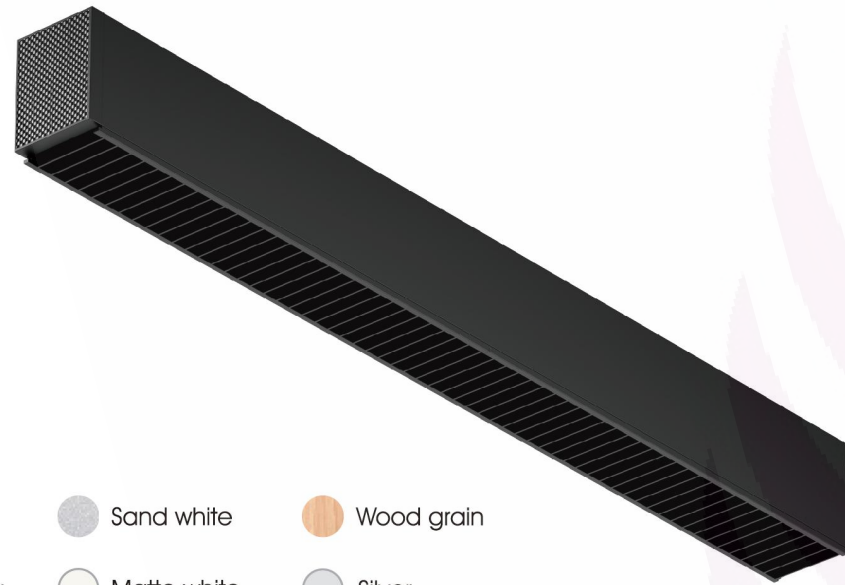

GRILLE SERIES

Colour:

- Sand black
- Sand white
- Wood grain
- Matte black
- Matte white
- Silver

Exploded View

Grille Diffuser

Montage

DIRECT LED LINEAR

FEATURES