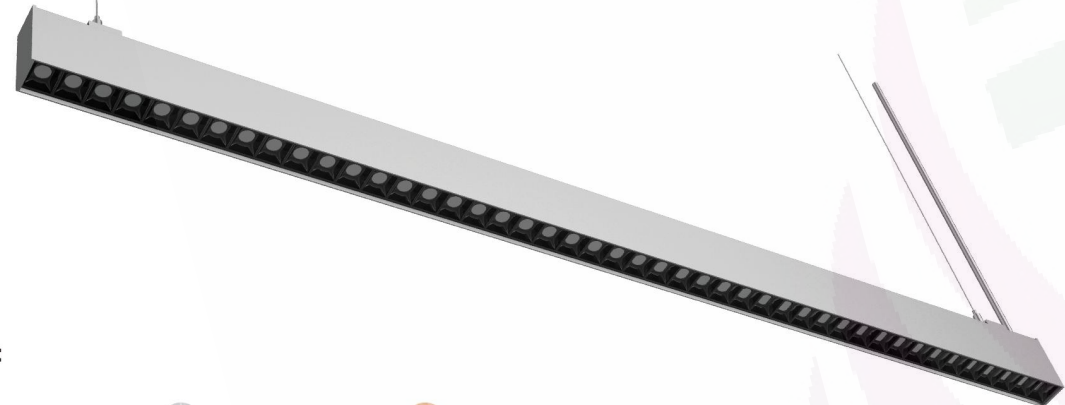

LED LINEAR NORMAL SERIES

Colour:

- Sand black
- Sand white
- Wood grain
- Matte black
- Matte white
- Silver