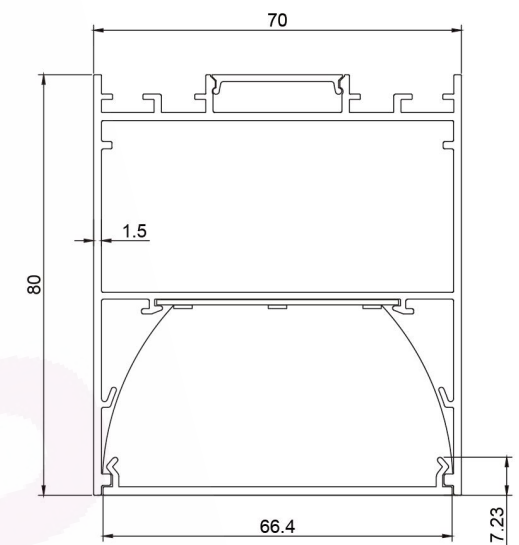

DIMENSIONS

Length	Width	Height
4ft/47"/1200mm	2"/51mm	2.56"/65mm
5ft/59"/1500mm	2"/51mm	2.56"/65mm
6ft/71"/1800mm	2"/51mm	2.56"/65mm
8ft/94"/2400mm	2"/51mm	2.56"/65mm

SPECIFICATION

Model	Power	Efficacy	CCT	Input Voltage
DB-OP5165-xx	25-30W/M	100-130 lm/w	3000K/4000K/5000K	AC180-264V /110-277V
Size (L*W*H)	Beam Angle	Diffuser Material	End Cap Material	Body Material
W51*H65mm	104.1°	PMMA	PC	1.3mm 6063 Aluminum

DIMENSIONS

Length	Width	Height
4ft/47"/1200mm	2"/51mm	2.56"/65mm
5ft/59"/1500mm	2"/51mm	2.56"/65mm
6ft/71"/1800mm	2"/51mm	2.56"/65mm
8ft/94"/2400mm	2"/51mm	2.56"/65mm

SPECIFICATION

Model	Power	Efficacy	CCT	Input Voltage
DB-OP5165-xx	25-30W/M	40-50 lm/w	3000K/4000K/5000K	AC180-264V /110-277V
Size (L*W*H)	Beam Angle	Diffuser Material	End Cap Material	Body Material
W51*H65mm	66.1°	PMMA	PC	1.3mm 6063 Aluminum

DIMENSIONS

Length	Width	Height
4ft/47"/1200mm	1.97"/50mm	2.95"/75mm
5ft/59"/1500mm	1.97"/50mm	2.95"/75mm
6ft/71"/1800mm	1.97"/50mm	2.95"/75mm
8ft/94"/2400mm	1.97"/50mm	2.95"/75mm

SPECIFICATION

Model	Power	Luminous	Efficary	CCT	Input Voltage	PF	Beam Angle
DB-OP5075-xx	30W	3000 lm	100lm/w	3000K/4000K/5000K	AC180-264V /110-277V	>0.9	110°
DB-OP5075-xx	40W	4000 lm	100lm/w	3000K/4000K/5000K	AC180-264V /110-277V	>0.9	110°
DB-OP5075-xx	50W	5000 lm	100lm/w	3000K/4000K/5000K	AC180-264V /110-277V	>0.9	110°
DB-OP5075-xx	60W	6000 lm	100lm/w	3000K/4000K/5000K	AC180-264V /110-277V	>0.9	110°

DIMENSIONS

Length	Width	Height
4ft/47"/1200mm	2.76"/70mm	3.15"/80mm
5ft/59"/1500mm	2.76"/70mm	3.15"/80mm
6ft/71"/1800mm	2.76"/70mm	3.15"/80mm
8ft/94"/2400mm	2.76"/70mm	3.15"/80mm

SPECIFICATION

Model	Power	Luminous	Efficary	CCT	Input Voltage	PF	Beam Angle
DB-OP7080-xx	30W	3000 lm	100 lm/w	3000K/4000K/5000K	AC180-264V /110-277V	>0.9	110°
DB-OP7080-xx	40W	4000 lm	100 lm/w	3000K/4000K/5000K	AC180-264V /110-277V	>0.9	110°
DB-OP7080-xx	50W	5000 lm	100 lm/w	3000K/4000K/5000K	AC180-264V /110-277V	>0.9	110°
DB-OP7080-xx	60W	6000 lm	100 lm/w	3000K/4000K/5000K	AC180-264V /110-277V	>0.9	110°