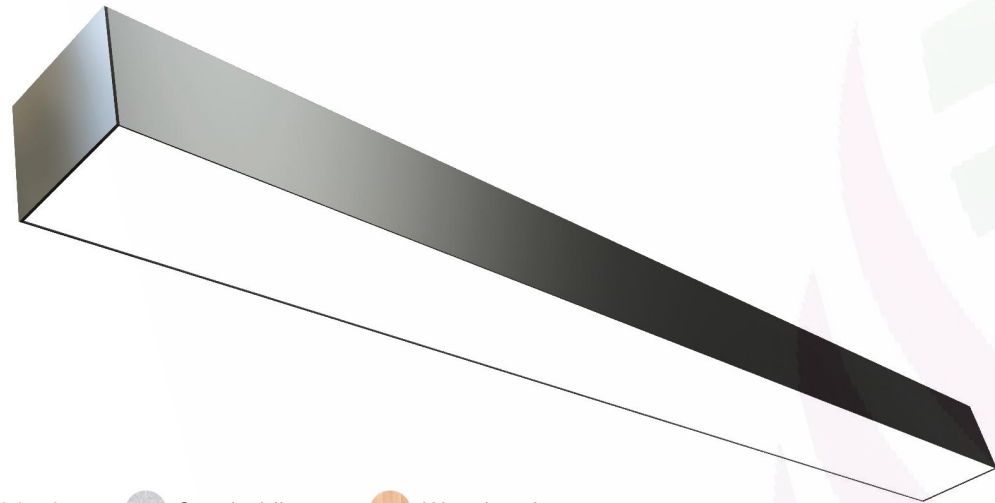

LED LINEAR ECONOMIC SERIES

Colour:

- Sand black
- Sand white
- Wood grain
- Matte black
- Matte white
- Silver