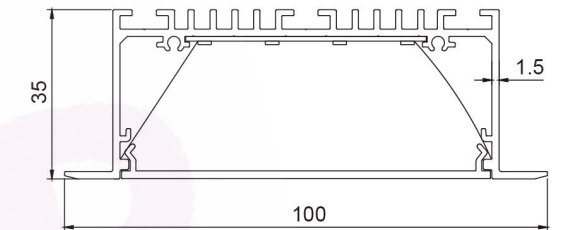

DIMENSIONS

Length	Width	Height
4ft/47"/1200mm	3.15"/80mm	1.38"/35mm
5ft/59"/1500mm	3.15"/80mm	1.38"/35mm
6ft/71"/1800mm	3.15"/80mm	1.38"/35mm
8ft/94"/2400mm	3.15"/80mm	1.38"/35mm

SPECIFICATION

Model	Power	Luminous	Efficary	CCT	IInput Voltage	PF	Beam Angle
DB-OP8035-xx	30W	3000 lm	100 lm/w	3000K/4000K/5000K	AC180-264V /110-277V	>0.9	110°
DB-OP8035-xx	40W	4000 lm	100 lm/w	3000K/4000K/5000K	AC180-264V /110-277V	>0.9	110°
DB-OP8035-xx	50W	5000 lm	100 lm/w	3000K/4000K/5000K	AC180-264V /110-277V	>0.9	110°
DB-OP8035-xx	60W	6000 lm	100 lm/w	3000K/4000K/5000K	AC180-264V /110-277V	>0.9	110°

DIMENSIONS

Length	Width	Height
4ft/47"/1200mm	3.54"/90mm	1.38"/35mm
5ft/59"/1500mm	3.54"/90mm	1.38"/35mm
6ft/71"/1800mm	3.54"/90mm	1.38"/35mm
8ft/94"/2400mm	3.54"/90mm	1.38"/35mm

SPECIFICATION

Model	Power	Luminous	Efficacy	CCT	Input Voltage	PF	Beam Angle
DB-OP9035-xx	30W	3000 lm	100 lm/w	3000K/4000K/5000K	AC180-264V /110-277V	>0.9	110°
DB-OP9035-xx	40W	4000 lm	100 lm/w	3000K/4000K/5000K	AC180-264V /110-277V	>0.9	110°
DB-OP9035-xx	50W	5000 lm	100 lm/w	3000K/4000K/5000K	AC180-264V /110-277V	>0.9	110°
DB-OP9035-xx	60W	6000 lm	100 lm/w	3000K/4000K/5000K	AC180-264V /110-277V	>0.9	110°

DIMENSIONS

Length	Width	Height
4ft/47"/1200mm	3.94"/100mm	1.38"/35mm
5ft/59"/1500mm	3.94"/100mm	1.38"/35mm
6ft/71"/1800mm	3.94"/100mm	1.38"/35mm
8ft/94"/2400mm	3.94"/100mm	1.38"/35mm

SPECIFICATION

Model	Power	Luminous	Efficary	CCT	Input Voltage	PF	Beam Angle
DB-OP10035-xx	30W	3000 lm	100 lm/w	3000K/4000K/5000K	AC180-264V /110-277V	>0.9	110°
DB-OP10035-xx	40W	4000 lm	100 lm/w	3000K/4000K/5000K	AC180-264V /110-277V	>0.9	110°
DB-OP10035-xx	50W	5000 lm	100 lm/w	3000K/4000K/5000K	AC180-264V /110-277V	>0.9	110°
DB-OP10035-xx	60W	6000 lm	100 lm/w	3000K/4000K/5000K	AC180-264V /110-277V	>0.9	110°