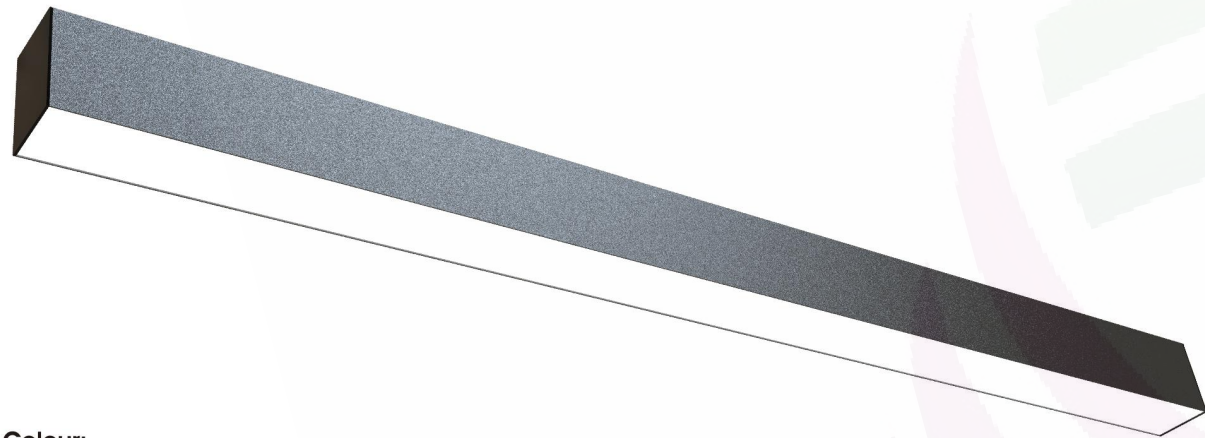

LED LINEAR LIGHT SERIES

Colour:

- Sand black
- Sand white
- Wood grain
- Matte black
- Matte white
- Silver