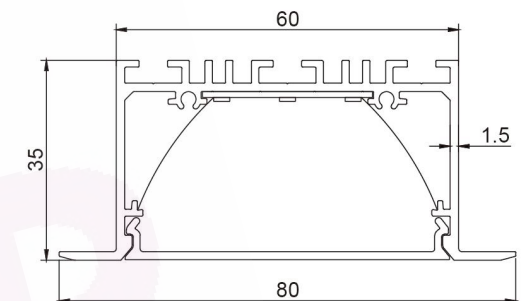

DIMENSIONS

Length	Width	Height
4ft/47"/1200mm	1.97"/50mm	1.38"/35mm
5ft/59"/1500mm	1.97"/50mm	1.38"/35mm
6ft/71"/1800mm	1.97"/50mm	1.38"/35mm
8ft/94"/2400mm	1.97"/50mm	1.38"/35mm

SPECIFICATION

Model	Power	Luminous	Efficary	CCT	Input Voltage	PF	Beam Angle
DB-OP5035-xx	30W	3000 lm	100 lm/w	3000K/4000K/5000K	AC180-264V /110-277V	>0.9	110°
DB-OP5035-xx	40W	4000 lm	100 lm/w	3000K/4000K/5000K	AC180-264V /110-277V	>0.9	110°
DB-OP5035-xx	50W	5000 lm	100 lm/w	3000K/4000K/5000K	AC180-264V /110-277V	>0.9	110°
DB-OP5035-xx	60W	6000 lm	100 lm/w	3000K/4000K/5000K	AC180-264V /110-277V	>0.9	110°

DIMENSIONS

Length	Width	Height
4ft/47"/1200mm	2.76"/70mm	1.38"/35mm
5ft/59"/1500mm	2.76"/70mm	1.38"/35mm
6ft/71"/1800mm	2.76"/70mm	1.38"/35mm
8ft/94"/2400mm	2.76"/70mm	1.38"/35mm

SPECIFICATION

Model	Power	Luminous	Efficacy	CCT	Input Voltage	PF	Beam Angle
DB-OP7035-xx	30W	3000 lm	100 lm/w	3000K/4000K/5000K	AC180-264V /110-277V	>0.9	110°
DB-OP7035-xx	40W	4000 lm	100 lm/w	3000K/4000K/5000K	AC180-264V /110-277V	>0.9	110°
DB-OP7035-xx	50W	5000 lm	100 lm/w	3000K/4000K/5000K	AC180-264V /110-277V	>0.9	110°
DB-OP7035-xx	60W	6000 lm	100 lm/w	3000K/4000K/5000K	AC180-264V /110-277V	>0.9	110°

DIMENSIONS

Length	Width	Height
4ft/47"/1200mm	3.15"/80mm	1.38"/35mm
5ft/59"/1500mm	3.15"/80mm	1.38"/35mm
6ft/71"/1800mm	3.15"/80mm	1.38"/35mm
8ft/94"/2400mm	3.15"/80mm	1.38"/35mm

SPECIFICATION

Model	Power	Luminous	Efficary	CCT	IInput Voltage	PF	Beam Angle
DB-OP8035-xx	30W	3000 lm	100 lm/w	3000K/4000K/5000K	AC180-264V /110-277V	>0.9	110°
DB-OP8035-xx	40W	4000 lm	100 lm/w	3000K/4000K/5000K	AC180-264V /110-277V	>0.9	110°
DB-OP8035-xx	50W	5000 lm	100 lm/w	3000K/4000K/5000K	AC180-264V /110-277V	>0.9	110°
DB-OP8035-xx	60W	6000 lm	100 lm/w	3000K/4000K/5000K	AC180-264V /110-277V	>0.9	110°