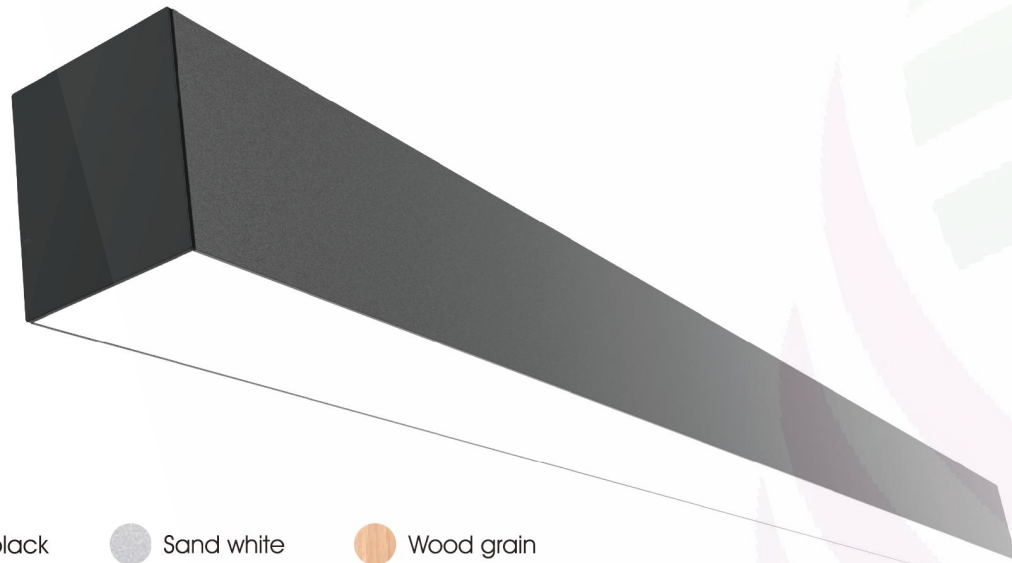

LED LINEAR LIGHT SERIES

Colour:

- Sand black
- Sand white
- Wood grain
- Matte black
- Matte white
- Silver