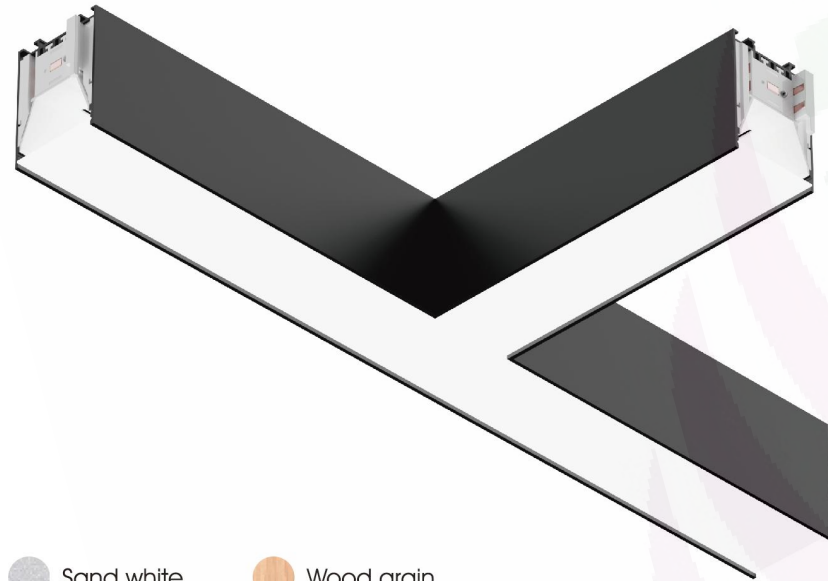

Brighten your life

PMMA T-SHAPE

DIRECT LED LINEAR

FEATURES

- High efficacy up to 100-130 lm/w.
- UV-resistance PMMA diffuser.
- Indirect and Direct LED Lighting.
- Profile detachable design structure.
- No screw design with the end cap.
- Seamless splicing of various shapes(X;L;T;Y Shape).
- DALI dimming is available.
- Emergency backup and sensor optional is available.