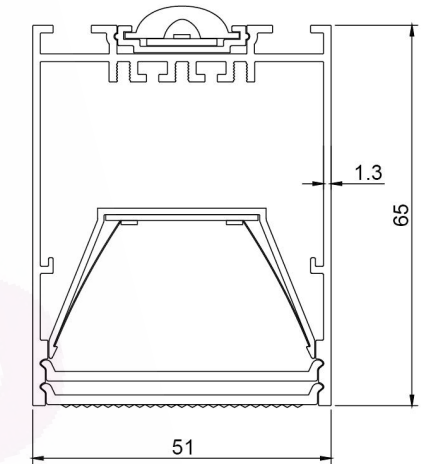

DIMENSIONS

Length	Width	Height
4ft/47"/1200mm	2"/51mm	2.56"/65mm
5ft/59"/1500mm	2"/51mm	2.56"/65mm
6ft/71"/1800mm	2"/51mm	2.56"/65mm
8ft/94"/2400mm	2"/51mm	2.56"/65mm

SPECIFICATION

Model	Power	Efficacy	CCT	Input Voltage
DB-OP5165-xx	25-30W/M	100-130 lm/w	3000K/4000K/5000K	AC180-264V /110-277V
Size (L*W*H)	Beam Angle	Diffuser Material	End Cap Material	Body Material
W51*H65mm	104.1°	PMMA	PC	1.3mm 6063 Aluminum

Colour:

- Sand black
- Sand white
- Wood grain
- Matte black
- Matte white
- Silver

DIMENSIONS

Length	Width	Height
4ft/47"/1200mm	2"/51mm	2.56"/65mm
5ft/59"/1500mm	2"/51mm	2.56"/65mm
6ft/71"/1800mm	2"/51mm	2.56"/65mm
8ft/94"/2400mm	2"/51mm	2.56"/65mm