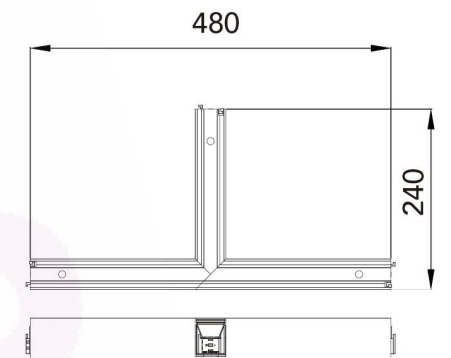

DIMENSIONS

Length	Width	Height
1.57ft*0.79ft/18.90"*9.45"/480*240mm	2"/51mm	2.56"/65mm

SPECIFICATION

Power	Efficary	CCT	Input Voltage
25-30W/M	100-130 lm/w	3000K/4000K/5000K	AC180-264V /110-277V
Size (L*W*H)	Diffuser Material	End Cap Material	Body Material
W51*H65mm	PMMA	PC	1.3mm 6063 Aluminum

Brighten your life