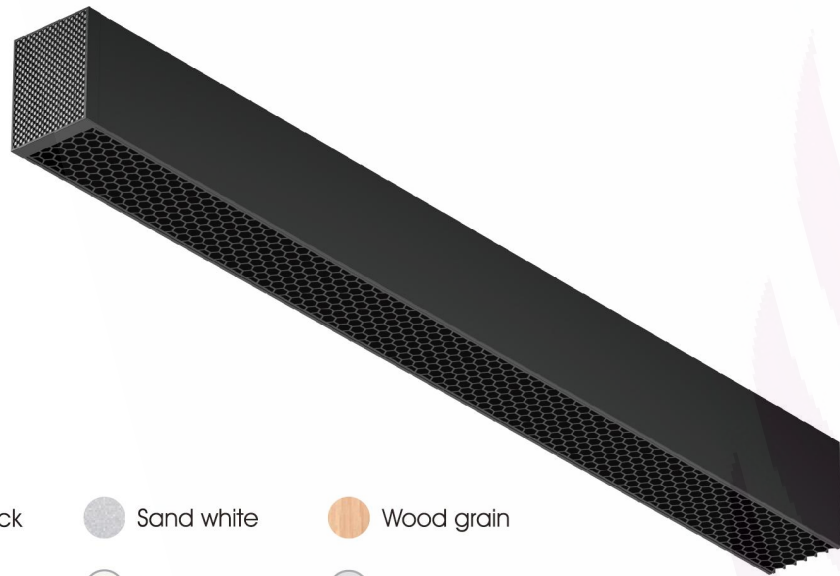

Exploded View

Fresnel Lens 60°
PMMA Diffuser

Montage

Brighten your life

CELLULAR NETWORK SERIES

Colour:

- Sand black
- Sand white
- Wood grain
- Matte black
- Matte white
- Silver

Exploded View