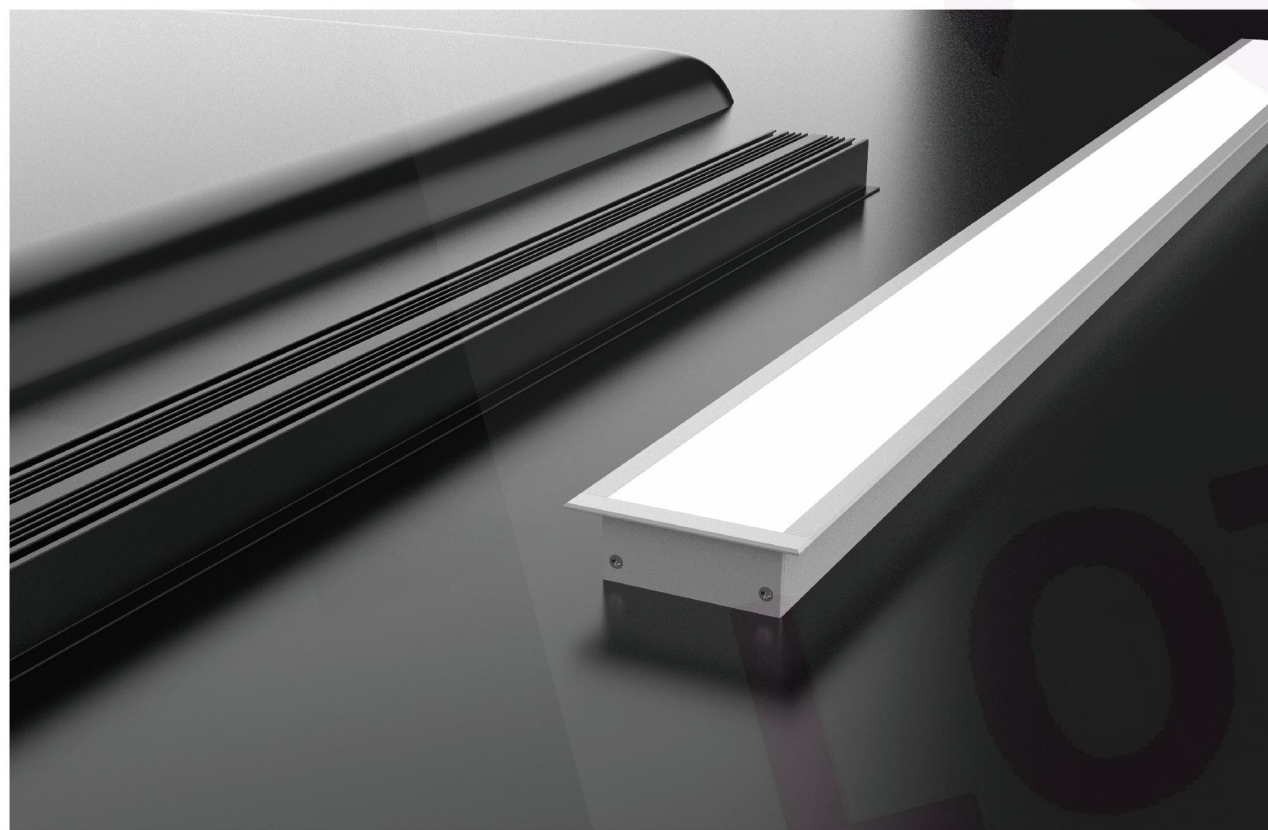

LED LINEAR LIGHT SERIES

Colour:

- Sand black
- Sand white
- Wood grain
- Matte black
- Matte white
- Silver

DIRECT LED LINEAR

FEATURES

- Up to 100 lm/w, CRI>80 or CRI>90.
- UV-resistance PMMA diffuser.
- High Quality extruded 1.5mm 6063 aluminum profile.
- No screw design with end cap.
- 0-10V/1-10V;Dali;Traic dimming are available.
- Emergency back up and sensor optional also available.
- Easy Recessed Installation.
- Brand BOKE driver with 5 years warranty.

DIMENSIONS

Length	Width	Height
4ft/47"/1200mm	3.15"/80mm	1.38"/35mm
5ft/59"/1500mm	3.15"/80mm	1.38"/35mm
6ft/71"/1800mm	3.15"/80mm	1.38"/35mm
8ft/94"/2400mm	3.15"/80mm	1.38"/35mm

SPECIFICATION

Model	Power	Luminous	Efficary	CCT	IInput Voltage	PF	Beam Angle
DB-OP8035-xx	30W	3000 lm	100 lm/w	3000K/4000K/5000K	AC180-264V /110-277V	>0.9	110°
DB-OP8035-xx	40W	4000 lm	100 lm/w	3000K/4000K/5000K	AC180-264V /110-277V	>0.9	110°
DB-OP8035-xx	50W	5000 lm	100 lm/w	3000K/4000K/5000K	AC180-264V /110-277V	>0.9	110°
DB-OP8035-xx	60W	6000 lm	100 lm/w	3000K/4000K/5000K	AC180-264V /110-277V	>0.9	110°

Brighten your life