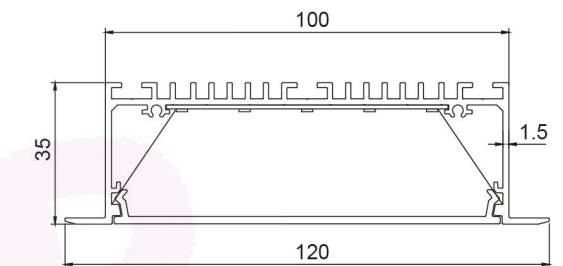

DIMENSIONS

Length	Width	Height
4ft/47"/1200mm	3.54"/90mm	1.38"/35mm
5ft/59"/1500mm	3.54"/90mm	1.38"/35mm
6ft/71"/1800mm	3.54"/90mm	1.38"/35mm
8ft/94"/2400mm	3.54"/90mm	1.38"/35mm

SPECIFICATION

Model	Power	Luminous	Efficacy	CCT	Input Voltage	PF	Beam Angle
DB-OP9035-xx	30W	3000 lm	100 lm/w	3000K/4000K/5000K	AC180-264V /110-277V	>0.9	110°
DB-OP9035-xx	40W	4000 lm	100 lm/w	3000K/4000K/5000K	AC180-264V /110-277V	>0.9	110°
DB-OP9035-xx	50W	5000 lm	100 lm/w	3000K/4000K/5000K	AC180-264V /110-277V	>0.9	110°
DB-OP9035-xx	60W	6000 lm	100 lm/w	3000K/4000K/5000K	AC180-264V /110-277V	>0.9	110°

DIMENSIONS

Length	Width	Height
4ft/47"/1200mm	3.94"/100mm	1.38"/35mm
5ft/59"/1500mm	3.94"/100mm	1.38"/35mm
6ft/71"/1800mm	3.94"/100mm	1.38"/35mm
8ft/94"/2400mm	3.94"/100mm	1.38"/35mm

SPECIFICATION

Model	Power	Luminous	Efficary	CCT	Input Voltage	PF	Beam Angle
DB-OP10035-xx	30W	3000 lm	100 lm/w	3000K/4000K/5000K	AC180-264V /110-277V	>0.9	110°
DB-OP10035-xx	40W	4000 lm	100 lm/w	3000K/4000K/5000K	AC180-264V /110-277V	>0.9	110°
DB-OP10035-xx	50W	5000 lm	100 lm/w	3000K/4000K/5000K	AC180-264V /110-277V	>0.9	110°
DB-OP10035-xx	60W	6000 lm	100 lm/w	3000K/4000K/5000K	AC180-264V /110-277V	>0.9	110°

DIMENSIONS

Length	Width	Height
4ft/47"/1200mm	4.72"/120mm	1.38"/35mm
5ft/59"/1500mm	4.72"/120mm	1.38"/35mm
6ft/71"/1800mm	4.72"/120mm	1.38"/35mm
8ft/94"/2400mm	4.72"/120mm	1.38"/35mm

SPECIFICATION

Model	Power	Luminous	Efficary	CCT	Input Voltage	PF	Beam Angle
DB-OP12035-xx	30W	3000 lm	100 lm/w	3000K/4000K/5000K	AC180-264V /110-277V	>0.9	110°
DB-OP12035-xx	40W	4000 lm	100 lm/w	3000K/4000K/5000K	AC180-264V /110-277V	>0.9	110°
DB-OP12035-xx	50W	5000 lm	100 lm/w	3000K/4000K/5000K	AC180-264V /110-277V	>0.9	110°
DB-OP12035-xx	60W	6000 lm	100 lm/w	3000K/4000K/5000K	AC180-264V /110-277V	>0.9	110°