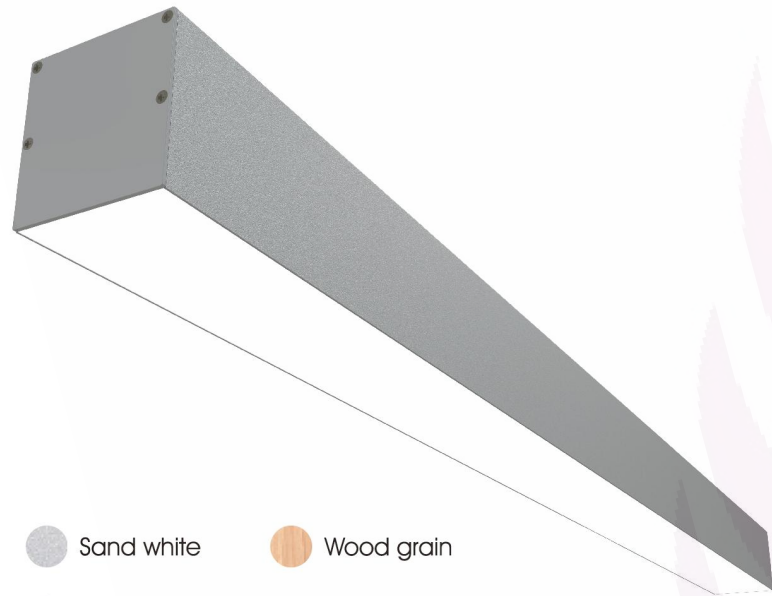

LED LINEAR NORMAL SERIES

Colour:

- Sand black
- Sand white
- Wood grain
- Matte black
- Matte white
- Silver