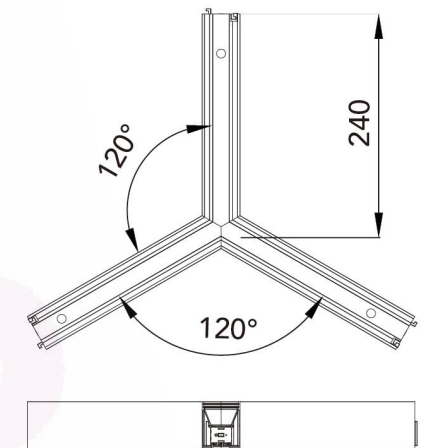

DIMENSIONS

Length	Width	Height
4ft/47"/1200mm	2"/51mm	2.56"/65mm
5ft/59"/1500mm	2"/51mm	2.56"/65mm
6ft/71"/1800mm	2"/51mm	2.56"/65mm
8ft/94"/2400mm	2"/51mm	2.56"/65mm

SPECIFICATION

Model	Power	Efficacy	CCT	Input Voltage
DB-OP5165-xx	25-30W/M	100-130 lm/w	3000K/4000K/5000K	AC180-264V /110-277V
Size (L*W*H)	Beam Angle	Diffuser Material	End Cap Material	Body Material
W51*H65mm	104.1°	PMMA	PC	1.3mm 6063 Aluminum

DIMENSIONS

Length	Width	Height
1.57ft*1.57ft/18.90"*18.90"/480*480mm	2"/51mm	2.56"/65mm

SPECIFICATION

Power	Efficary	CCT	Input Voltage
25-30W/M	100-130 lm/w	3000K/4000K/5000K	AC180-264V /110-277V
Size (L*W*H)	Diffuser Material	End Cap Material	Body Material
W51*H65mm	PMMA	PC	1.3mm 6063 Aluminum

DIMENSIONS

Length	Width	Height
1.57ft*1.57ft/18.90"*18.90"/480*480mm	2"/51mm	2.56"/65mm

SPECIFICATION

Power	Efficacy	CCT	Input Voltage
25-30W/M	100-130 lm/w	3000K/4000K/5000K	AC180-264V /110-277V
Size (L*W*H)	Diffuser Material	End Cap Material	Body Material
W51*H65mm	PMMA	PC	1.3mm 6063 Aluminum