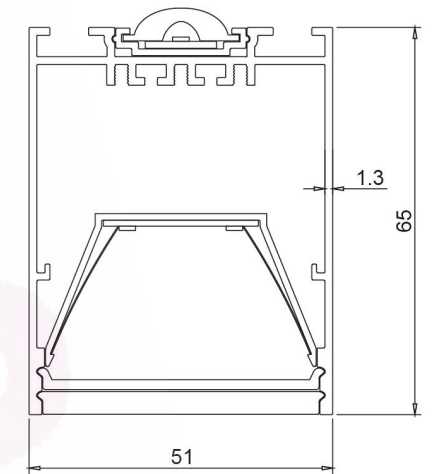

DIMENSIONS

Length	Width	Height
4ft/47"/1200mm	2"/51mm	2.56"/65mm
5ft/59"/1500mm	2"/51mm	2.56"/65mm
6ft/71"/1800mm	2"/51mm	2.56"/65mm
8ft/94"/2400mm	2"/51mm	2.56"/65mm

SPECIFICATION

Model	Power	Efficacy	CCT	Input Voltage
DB-OP5165-xx	25-30W/M	100-130 lm/w	3000K/4000K/5000K	AC180-264V /110-277V
Size (L*W*H)	Beam Angle	Diffuser Material	End Cap Material	Body Material
W51*H65mm	104.1°	PMMA	PC	1.3mm 6063 Aluminum

DIMENSIONS

Length	Width	Height
4ft/47"/1200mm	2"/51mm	2.56"/65mm
5ft/59"/1500mm	2"/51mm	2.56"/65mm
6ft/71"/1800mm	2"/51mm	2.56"/65mm
8ft/94"/2400mm	2"/51mm	2.56"/65mm

SPECIFICATION

Model	Power	Efficacy	CCT	Input Voltage
DB-OP5165-xx	25-30W/M	40-50 lm/w	3000K/4000K/5000K	AC180-264V /110-277V
Size (L*W*H)	Beam Angle	Diffuser Material	End Cap Material	Body Material
W51*H65mm	66.1°	PMMA	PC	1.3mm 6063 Aluminum