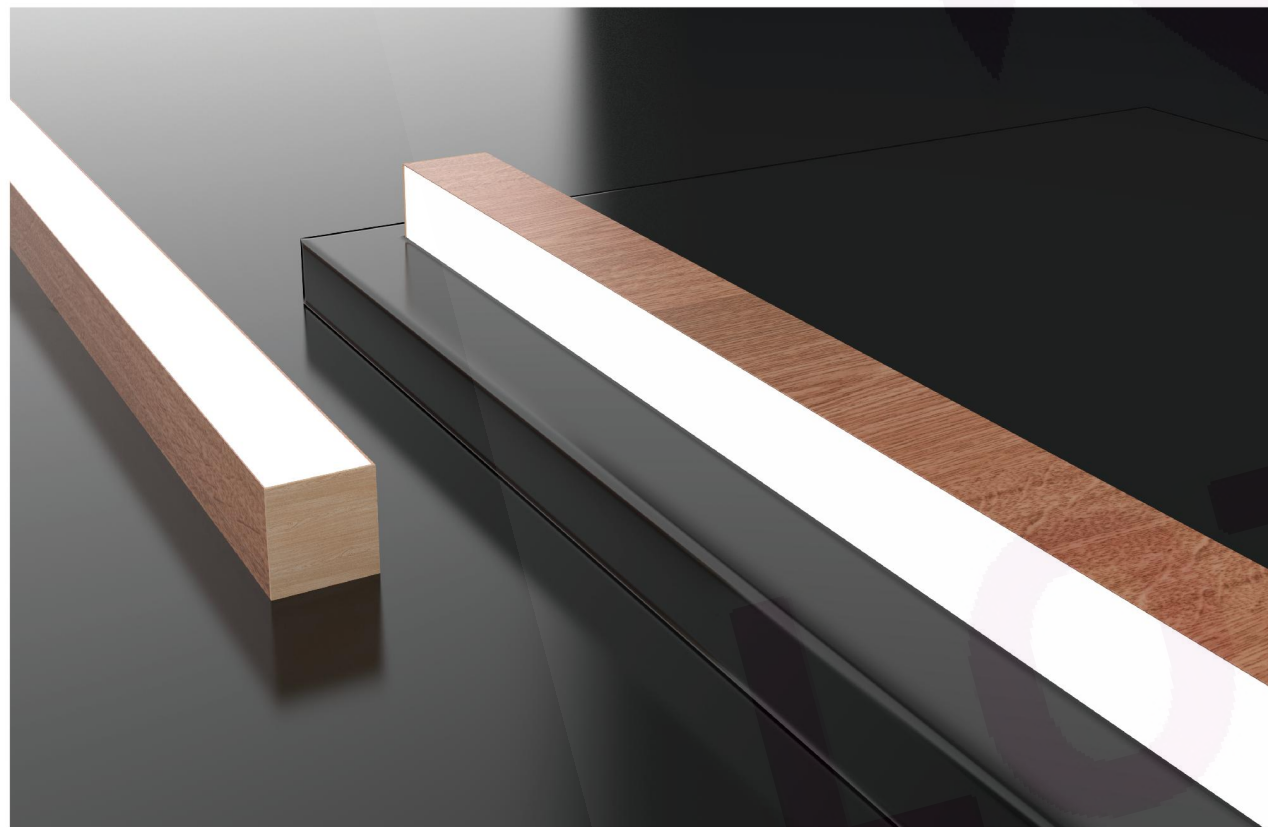

LED LINEAR LIGHT SERIES

Colour:

- Sand black
- Sand white
- Wood grain
- Matte black
- Matte white
- Silver

DIRECT LED LINEAR

FEATURES

- Up to 100 lm/w, CRI>80 or CRI>90.
- UV-resistance PMMA diffuser.
- High Quality extrusion 1.5mm 6063 aluminum profile.
- No screw design with end cap.
- 0-10V/1-10V;Dali;Traic dimming are available.
- Emergency back up and sensor optional also available.
- Various installation suspending, surface and wall mounted.
- Brand BOKE driver with 5 years warranty.

DIMENSIONS

Length	Width	Height
4ft/47"/1200mm	2.76"/70mm	3.15"/80mm
5ft/59"/1500mm	2.76"/70mm	3.15"/80mm
6ft/71"/1800mm	2.76"/70mm	3.15"/80mm
8ft/94"/2400mm	2.76"/70mm	3.15"/80mm

SPECIFICATION

Model	Power	Luminous	Efficary	CCT	Input Voltage	PF	Beam Angle
DB-OP7080-xx	30W	3000 lm	100 lm/w	3000K/4000K/5000K	AC180-264V /110-277V	>0.9	110°
DB-OP7080-xx	40W	4000 lm	100 lm/w	3000K/4000K/5000K	AC180-264V /110-277V	>0.9	110°
DB-OP7080-xx	50W	5000 lm	100 lm/w	3000K/4000K/5000K	AC180-264V /110-277V	>0.9	110°
DB-OP7080-xx	60W	6000 lm	100 lm/w	3000K/4000K/5000K	AC180-264V /110-277V	>0.9	110°