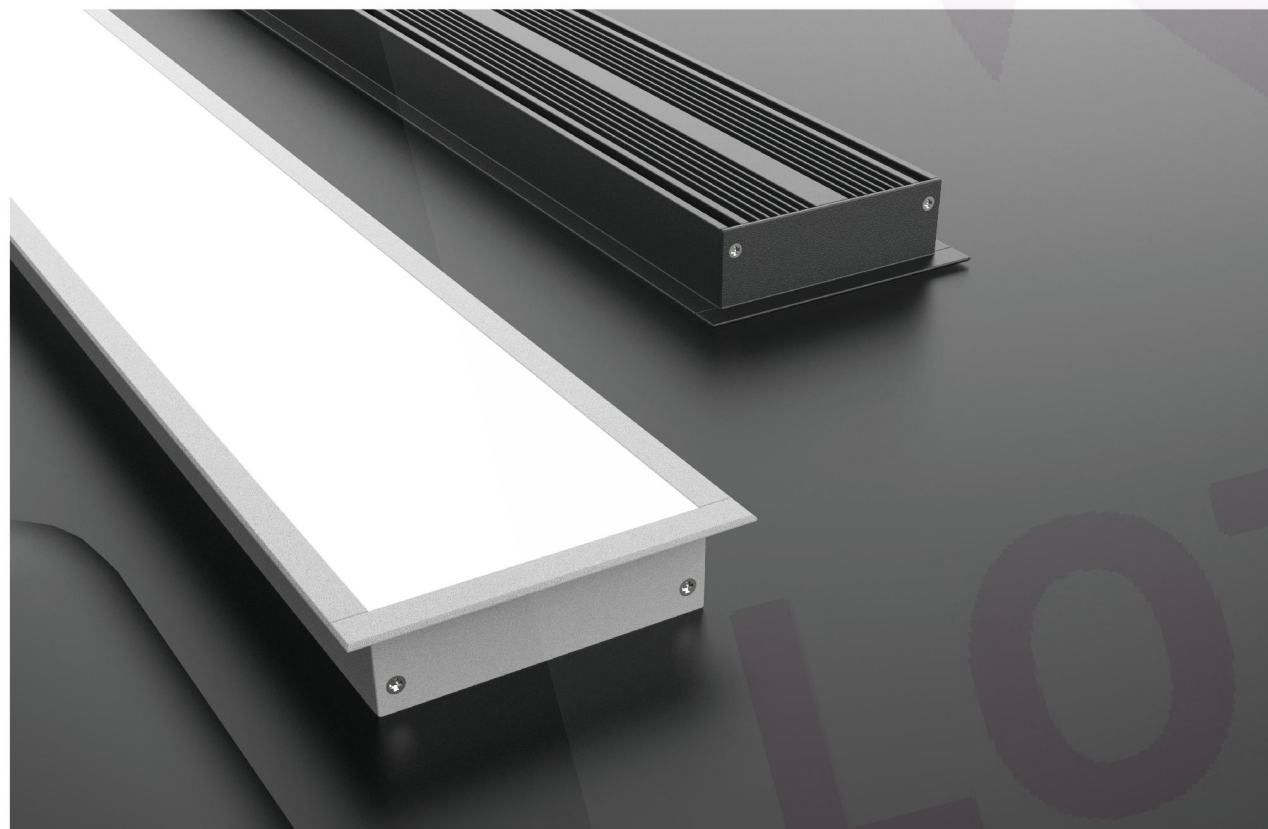

LED LINEAR LIGHT SERIES

Colour:

- Sand black
- Sand white
- Wood grain
- Matte black
- Matte white
- Silver

DIRECT LED LINEAR

FEATURES

- Up to 100 lm/w, CRI>80 or CRI>90.
- UV-resistance PMMA diffuser.
- High Quality extruded 1.5mm 6063 aluminum profile.
- No screw design with end cap.
- 0-10V/1-10V;Dali;Traic dimming are available.
- Emergency back up and sensor optional also available.
- Easy Recessed Installation.
- Brand BOKE driver with 5 years warranty.

DIMENSIONS

Length	Width	Height
4ft/47"/1200mm	4.72"/120mm	1.38"/35mm
5ft/59"/1500mm	4.72"/120mm	1.38"/35mm
6ft/71"/1800mm	4.72"/120mm	1.38"/35mm
8ft/94"/2400mm	4.72"/120mm	1.38"/35mm

SPECIFICATION

Model	Power	Luminous	Efficary	CCT	Input Voltage	PF	Beam Angle
DB-OP12035-xx	30W	3000 lm	100 lm/w	3000K/4000K/5000K	AC180-264V /110-277V	>0.9	110°
DB-OP12035-xx	40W	4000 lm	100 lm/w	3000K/4000K/5000K	AC180-264V /110-277V	>0.9	110°
DB-OP12035-xx	50W	5000 lm	100 lm/w	3000K/4000K/5000K	AC180-264V /110-277V	>0.9	110°
DB-OP12035-xx	60W	6000 lm	100 lm/w	3000K/4000K/5000K	AC180-264V /110-277V	>0.9	110°

Brighten your life