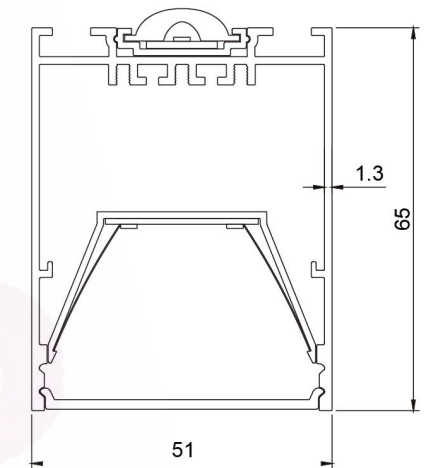

DIMENSIONS

Length	Width	Height
4ft/47"/1200mm	2"/51mm	2.56"/65mm
5ft/59"/1500mm	2"/51mm	2.56"/65mm
6ft/71"/1800mm	2"/51mm	2.56"/65mm
8ft/94"/2400mm	2"/51mm	2.56"/65mm

SPECIFICATION

Model	Power	Efficacy	CCT	Input Voltage
DB-OP5165-xx	25-30W/M	100-130 lm/w	3000K/4000K/5000K	AC180-264V /110-277V
Size (L*W*H)	Beam Angle	Diffuser Material	End Cap Material	Body Material
W51*H65mm	104.1°	PMMA	PC	1.3mm 6063 Aluminum