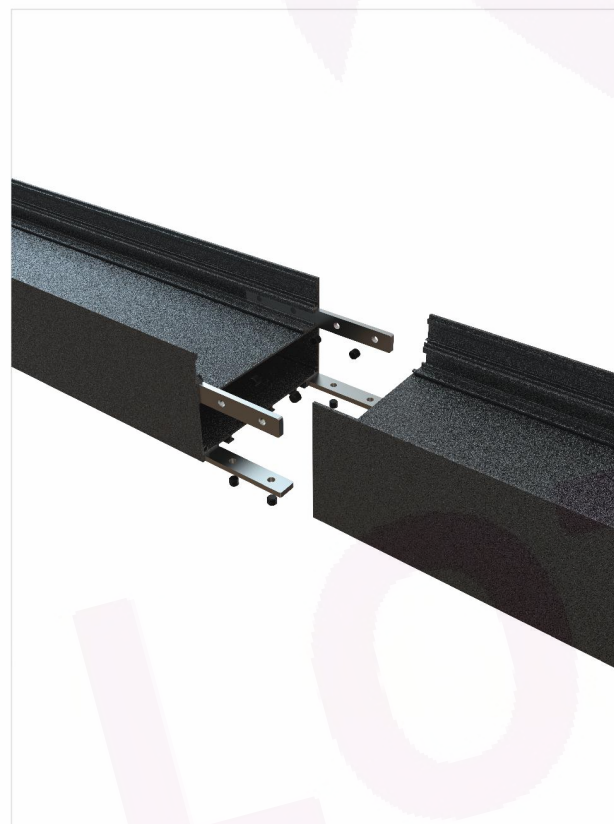

LED LINEAR NORMAL SERIES

Colour:

- Sand black
- Sand white
- Wood grain
- Matte black
- Matte white
- Silver

DIRECT LED LINEAR

FEATURES

- Up to 100 lm/w, CRI>80 or CRI>90.
- High-quality extrusion 1.5mm 6063 aluminum profile.
- No screw design with end cap.
- 0-10V/1-10V;Dali;Traic dimming are available.
- Emergency back up and sensor optional also available.
- Brand BOKE driver with 5 years warranty.

DIMENSIONS

Length	Width	Height
4ft/47"/1200mm	4.72"/120mm	1.26"/32mm
5ft/59"/1500mm	4.72"/120mm	1.26"/32mm
6ft/71"/1800mm	4.72"/120mm	1.26"/32mm
8ft/94"/2400mm	4.72"/120mm	1.26"/32mm

SPECIFICATION

Model	Power	Luminous	Efficacy	CCT	Input Voltage	PF	Beam Angle
DB-OP12032-xx	20W	2000 lm	100 lm/w	3000K/4000K/5000K	AC180-264V /110-277V	>0.9	110°
DB-OP12032-xx	30W	3000 lm	100 lm/w	3000K/4000K/5000K	AC180-264V /110-277V	>0.9	110°
DB-OP12032-xx	40W	4000 lm	100 lm/w	3000K/4000K/5000K	AC180-264V /110-277V	>0.9	110°
DB-OP12032-xx	50W	5000 lm	100 lm/w	3000K/4000K/5000K	AC180-264V /110-277V	>0.9	110°
DB-OP12032-xx	60W	6000 lm	100 lm/w	3000K/4000K/5000K	AC180-264V /110-277V	>0.9	110°

Brighten your life