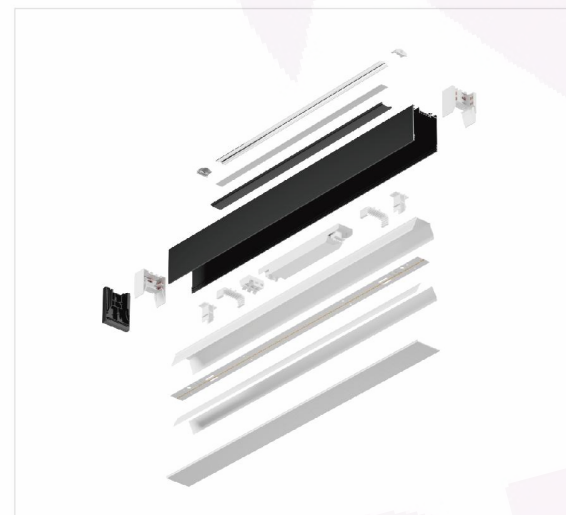

DIRECT LED LINEAR

FEATURES

- High efficacy up to 100-130lm/w.
- UV-resistance PMMA diffuser.
- Indirect and Direct LED Lighting.
- Profile detachable design structure.
- No screw design with the end cap.
- Seamless splicing of various shapes(X;L;T;Y Shape).
- DALI dimming is available.
- Emergency backup and sensor optional are also available.

DIMENSIONS

Length	Width	Height
4ft/47"/1200mm	2"/51mm	2.56"/65mm
5ft/59"/1500mm	2"/51mm	2.56"/65mm
6ft/71"/1800mm	2"/51mm	2.56"/65mm
8ft/94"/2400mm	2"/51mm	2.56"/65mm