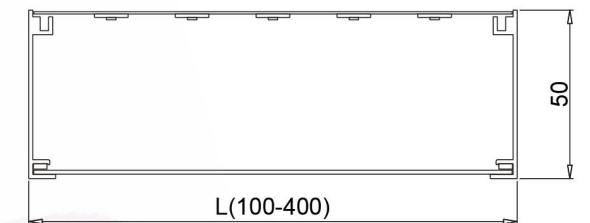

Colour:

- Sand black
- Sand white
- Wood grain
- Matte black
- Matte white
- Silver

DIMENSIONS

Diameter	Width	Height
Φ4ft/Φ47"/Φ1200mm	100/150/200/300mm	50mm
Φ5ft/Φ59"/Φ1500mm	100/150/200/300mm	50mm
Φ6ft/Φ71"/Φ1800mm	100/150/200/300mm	50mm
Φ6.6ft/Φ79"/Φ2000mm	100/150/200/300mm	50mm
Customized	Customized	50mm