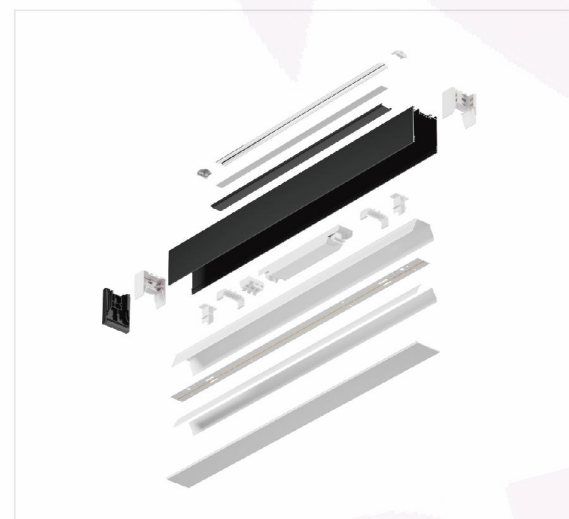

DIRECT LED LINEAR

FEATURES

- Anti-Glare design with UGR <19.
- Indirect and Direct LED Lighting.
- Profile detachable design structure.
- No screw design with end cap.
- Seamless splicing of various shapes(X;L;T;Y Shape).
- Dali dimming are available.
- Emergency back up and sensor optional also available.

DIMENSIONS

Length	Width	Height
4ft/47"/1200mm	2"/51mm	2.56"/65mm
5ft/59"/1500mm	2"/51mm	2.56"/65mm
6ft/71"/1800mm	2"/51mm	2.56"/65mm
8ft/94"/2400mm	2"/51mm	2.56"/65mm