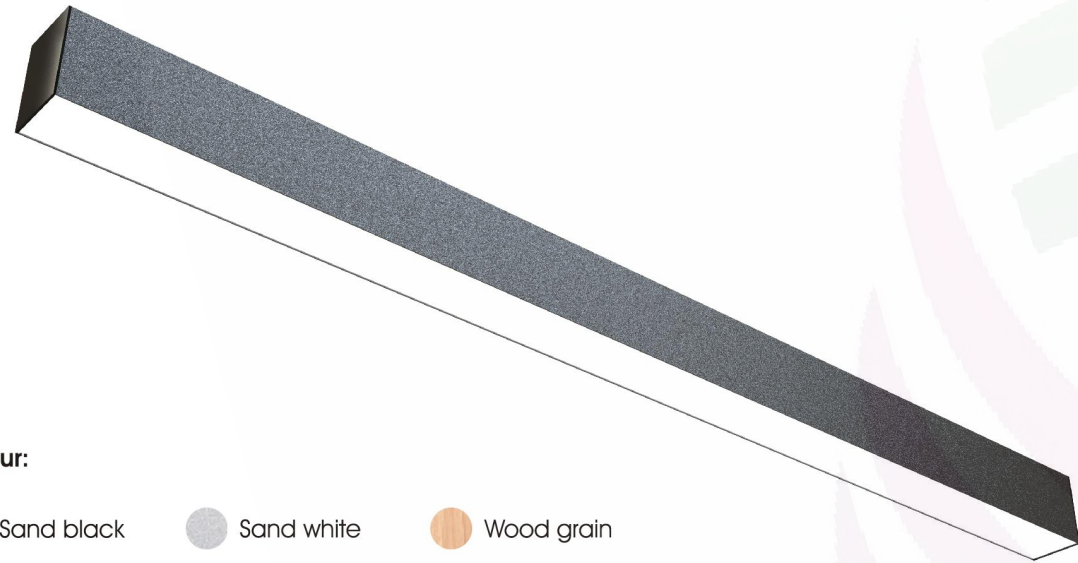

LED LINEAR ECONOMIC SERIES

DIRECT LED LINEAR