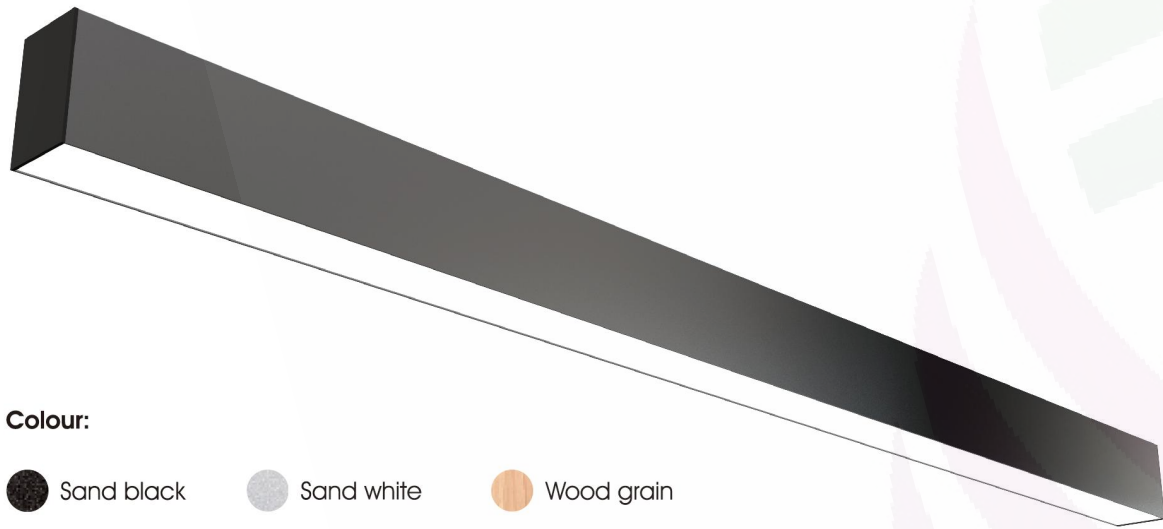

LED LINEAR LIGHT SERIES

Colour:

- Sand black
- Sand white
- Wood grain
- Matte black
- Matte white
- Silver