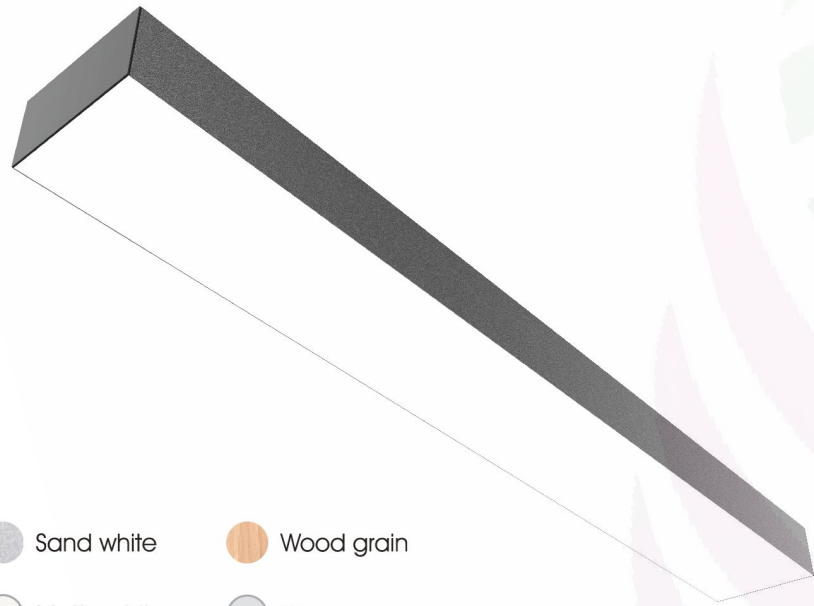

LED LINEAR NORMAL SERIES

Colour:

- Sand black
- Sand white
- Wood grain
- Matte black
- Matte white
- Silver