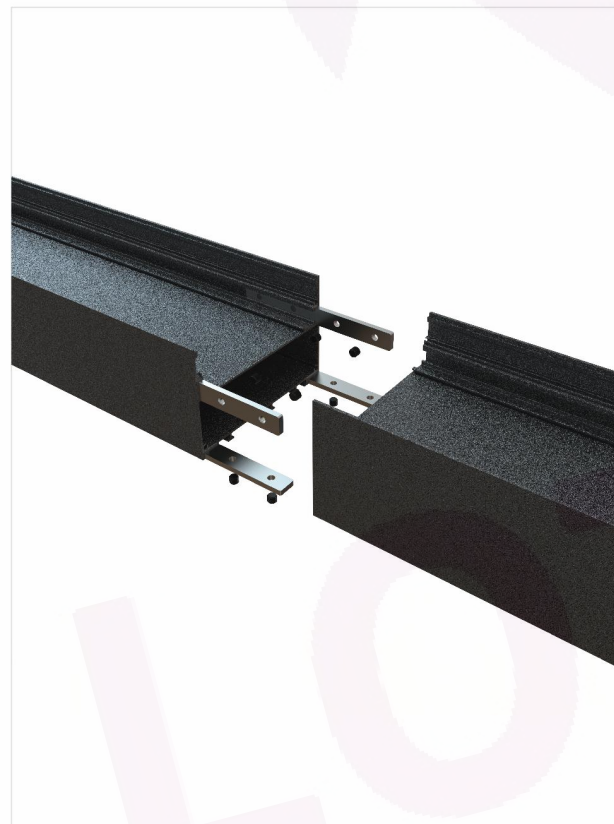

LED LINEAR NORMAL SERIES

Colour:

- Sand black
- Sand white
- Wood grain
- Matte black
- Matte white
- Silver

DIRECT LED LINEAR

FEATURES

- Up to 100 lm/w, CRI>80 or CRI>90.
- High-quality extrusion 1.5mm 6063 aluminum profile.
- No screw design with end cap.
- 0-10V/1-10V;Dali;Traic dimming are available.
- Emergency back up and sensor optional also available.
- Brand BOKE driver with 5 years warranty.

DIMENSIONS

Length	Width	Height
4ft/47"/1200mm	3.94"/100mm	2.76"/70mm
5ft/59"/1500mm	3.94"/100mm	2.76"/70mm
6ft/71"/1800mm	3.94"/100mm	2.76"/70mm
8ft/94"/2400mm	3.94"/100mm	2.76"/70mm

SPECIFICATION

Model	Power	Luminous	Efficacy	CCT	Input Voltage	PF	Beam Angle
DB-OP10070-xx	20W	2000 lm	100 lm/w	3000K/4000K/5000K	AC180-264V /110-277V	>0.9	110°
DB-OP10070-xx	30W	3000 lm	100 lm/w	3000K/4000K/5000K	AC180-264V /110-277V	>0.9	110°
DB-OP10070-xx	40W	4000 lm	100 lm/w	3000K/4000K/5000K	AC180-264V /110-277V	>0.9	110°
DB-OP10070-xx	50W	5000 lm	100 lm/w	3000K/4000K/5000K	AC180-264V /110-277V	>0.9	110°
DB-OP10070-xx	60W	6000 lm	100 lm/w	3000K/4000K/5000K	AC180-264V /110-277V	>0.9	110°

Brighten your life