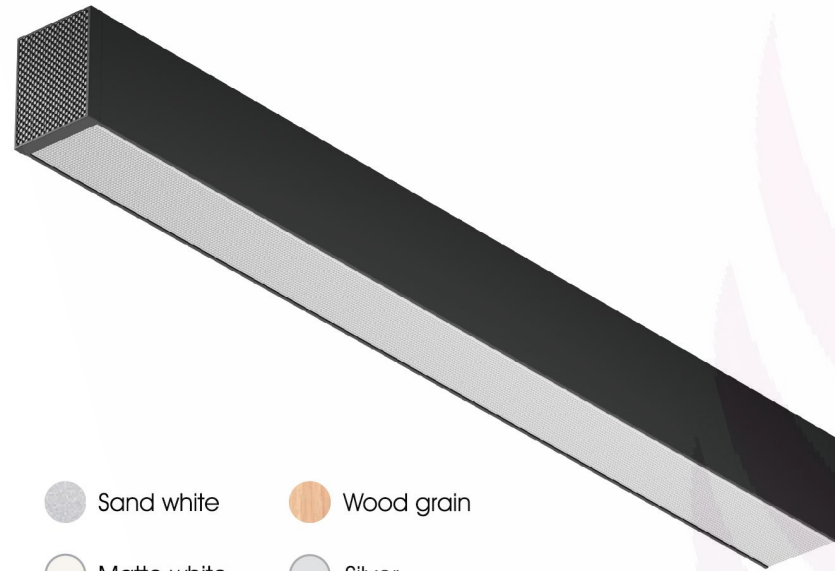

PMMA PRISMATIC/RHOMBIC SERIES

DIRECT LED LINEAR