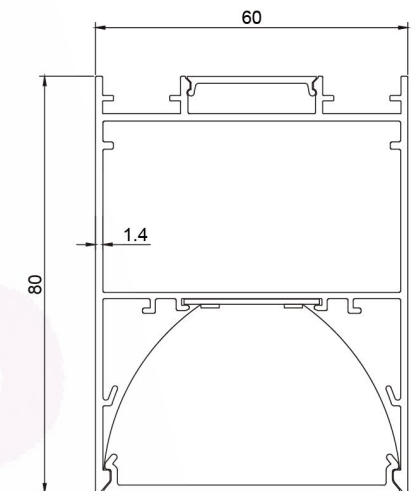

DIMENSIONS

Length	Width	Height
4ft/47"/1200mm	2"/51mm	2.56"/65mm
5ft/59"/1500mm	2"/51mm	2.56"/65mm
6ft/71"/1800mm	2"/51mm	2.56"/65mm
8ft/94"/2400mm	2"/51mm	2.56"/65mm

SPECIFICATION

Model	Power	Efficacy	CCT	Input Voltage
DB-OP5165-xx	25-30W/M	100-130 lm/w	3000K/4000K/5000K	AC180-264V /110-277V
Size (L*W*H)	Beam Angle	Diffuser Material	End Cap Material	Body Material
W51*H65mm	104.1°	PMMA	PC	1.3mm 6063 Aluminum

DIMENSIONS

Length	Width	Height
1.57ft*1.57ft/18.90"*18.90"/480*480mm	2"/51mm	2.56"/65mm

SPECIFICATION

Power	Efficary	CCT	Input Voltage
25-30W/M	100-130 lm/w	3000K/4000K/5000K	AC180-264V /110-277V
Size (L*W*H)	Diffuser Material	End Cap Material	Body Material
W51*H65mm	PMMA	PC	1.3mm 6063 Aluminum

DIMENSIONS

Length	Width	Height
1.57ft*1.57ft/18.90"*18.90"/480*480mm	2"/51mm	2.56"/65mm

SPECIFICATION

Power	Efficacy	CCT	Input Voltage
25-30W/M	100-130 lm/w	3000K/4000K/5000K	AC180-264V /110-277V
Size (L*W*H)	Diffuser Material	End Cap Material	Body Material
W51*H65mm	PMMA	PC	1.3mm 6063 Aluminum

DIMENSIONS

Length	Width	Height
4ft/47"/1200mm	2.36"/60mm	3.15"/80mm
5ft/59"/1500mm	2.36"/60mm	3.15"/80mm
6ft/71"/1800mm	2.36"/60mm	3.15"/80mm
8ft/94"/2400mm	2.36"/60mm	3.15"/80mm

SPECIFICATION

Model	Power	Luminous	Efficary	CCT	Input Voltage	PF	Beam Angle
DB-OP6080-xx	30W	3000 lm	100 lm/w	3000K/4000K/5000K	AC180-264V /110-277V	>0.9	110°
DB-OP6080-xx	40W	4000 lm	100 lm/w	3000K/4000K/5000K	AC180-264V /110-277V	>0.9	110°
DB-OP6080-xx	50W	5000 lm	100 lm/w	3000K/4000K/5000K	AC180-264V /110-277V	>0.9	110°
DB-OP6080-xx	60W	6000 lm	100 lm/w	3000K/4000K/5000K	AC180-264V /110-277V	>0.9	110°