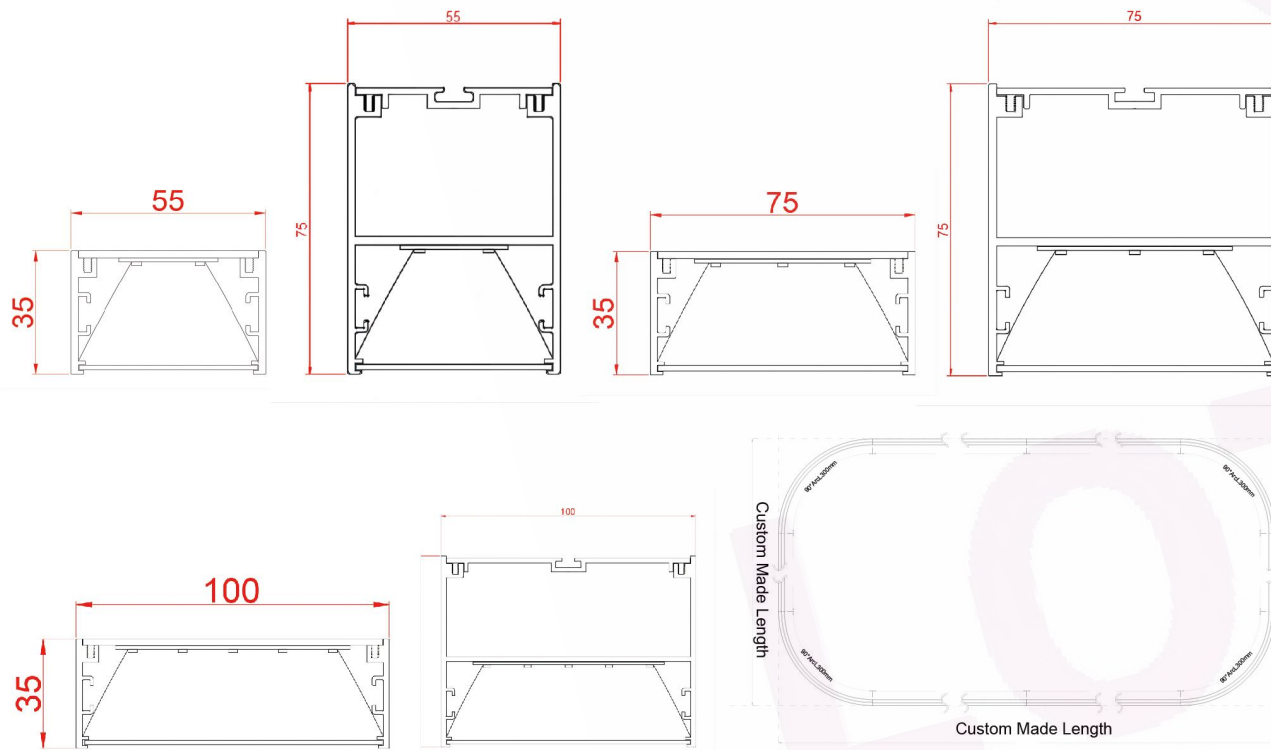

SPECIFICATION

Model	Power	Efficacy	CCT	Input Voltage	PF	Beam Angle
DB-OPxx-1200	25-30 W/M	90 lm/w	3000K/4000K/5000K	AC180-264V /110-277V	>0.9	110°
DB-OPxx-1500	25-30 W/M	90 lm/w	3000K/4000K/5000K	AC180-264V /110-277V	>0.9	110°
DB-OPxx-1800	25-30 W/M	90 lm/w	3000K/4000K/5000K	AC180-264V /110-277V	>0.9	110°
DB-OPxx-2100	25-30 W/M	90 lm/w	3000K/4000K/5000K	AC180-264V /110-277V	>0.9	110°
DB-OPxx-2400	25-30 W/M	90 lm/w	3000K/4000K/5000K	AC180-264V /110-277V	>0.9	110°