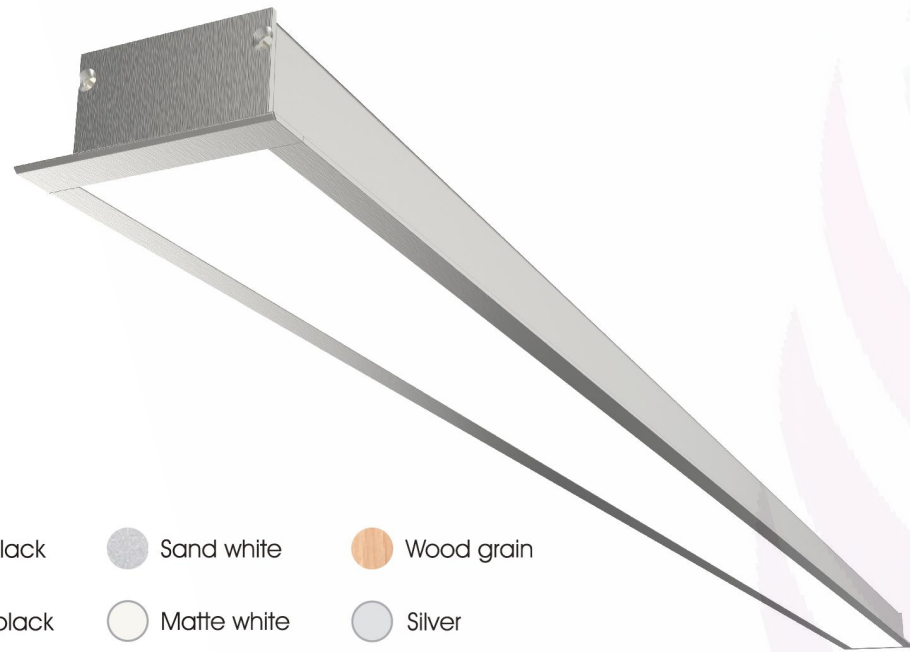

LED LINEAR NORMAL SERIES

Colour:

- Sand black
- Sand white
- Wood grain
- Matte black
- Matte white
- Silver