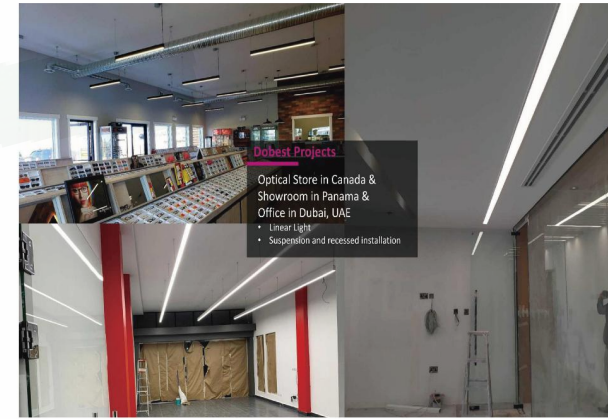

DOBEST BRIGHT PROJECT

- Light Planning
- Light Calculation (DIALUX)
- Photometric Simulation
- Customizing Light Solutions
- Comparison Studies
- Product Sourcing

Dobest Engineering Services

People make a successful organization. Dobest has a team of motivated light professionals to offer a multitude of light related services to find the best result for your projects

Dobest works together with clients to create fabulous customized lighting. Strong supply chain allow us to offer customized lighting service with reasonable price, satisfied quality. Noted: Only photos that the client has agreed to make public will be displayed.

Brighten your life, warm your heart