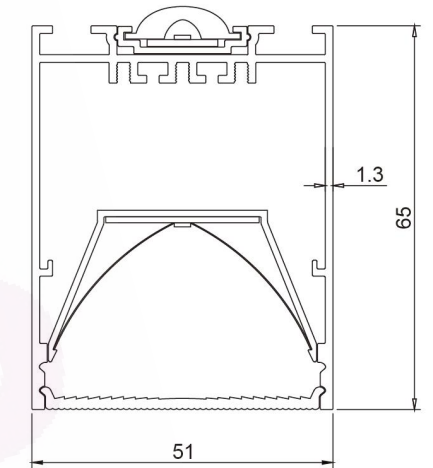

DIMENSIONS

Length	Width	Height
4ft/47"/1200mm	2"/51mm	2.56"/65mm
5ft/59"/1500mm	2"/51mm	2.56"/65mm
6ft/71"/1800mm	2"/51mm	2.56"/65mm
8ft/94"/2400mm	2"/51mm	2.56"/65mm

SPECIFICATION

Model	Power	Efficacy	CCT	Input Voltage
DB-OP5165-xx	25-30W/M	100-130 lm/w	3000K/4000K/5000K	AC180-264V /110-277V
Size (L*W*H)	Beam Angle	Diffuser Material	End Cap Material	Body Material
W51*H65mm	104.1°	PMMA	PC	1.3mm 6063 Aluminum

Colour:

- Sand black
- Sand white
- Wood grain
- Matte black
- Matte white
- Silver

DIMENSIONS

Length	Width	Height
4ft/47"/1200mm	2"/51mm	2.56"/65mm
5ft/59"/1500mm	2"/51mm	2.56"/65mm
6ft/71"/1800mm	2"/51mm	2.56"/65mm
8ft/94"/2400mm	2"/51mm	2.56"/65mm

DIMENSIONS

Length	Width	Height
4ft/47"/1200mm	2"/51mm	2.56"/65mm
5ft/59"/1500mm	2"/51mm	2.56"/65mm
6ft/71"/1800mm	2"/51mm	2.56"/65mm
8ft/94"/2400mm	2"/51mm	2.56"/65mm

SPECIFICATION

Model	Power	Efficacy	CCT	Input Voltage
DB-OP5165-xx	25-30W/M	40-50 lm/w	3000K/4000K/5000K	AC180-264V /110-277V
Size (L*W*H)	Beam Angle	Diffuser Material	End Cap Material	Body Material
W51*H65mm	66.1°	PMMA	PC	1.3mm 6063 Aluminum