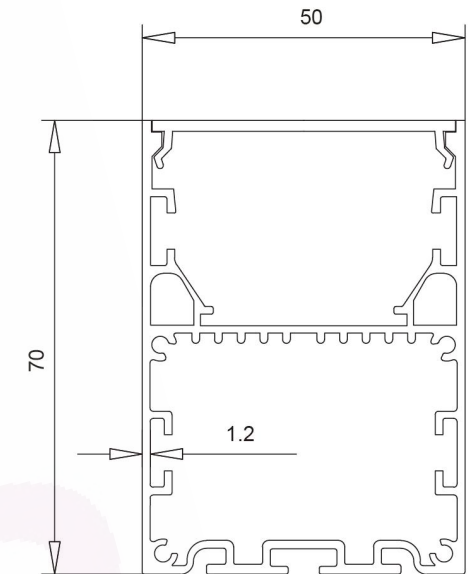

DIMENSIONS

Length	Width	Height
4ft/47"/1200mm	1.97"/50mm	1.97"/50mm
5ft/59"/1500mm	1.97"/50mm	1.97"/50mm
6ft/71"/1800mm	1.97"/50mm	1.97"/50mm
8ft/94"/2400mm	1.97"/50mm	1.97"/50mm

SPECIFICATION

Model	Power	Luminous	Efficacy	CCT	Input Voltage	PF	Beam Angle
DB-OP5050-xx	20W	2000 lm	100 lm/w	3000K/4000K/5000K	AC180-264V /110-277V	>0.9	110°
DB-OP5050-xx	30W	3000 lm	100 lm/w	3000K/4000K/5000K	AC180-264V /110-277V	>0.9	110°
DB-OP5050-xx	40W	4000 lm	100 lm/w	3000K/4000K/5000K	AC180-264V /110-277V	>0.9	110°
DB-OP5050-xx	50W	5000 lm	100 lm/w	3000K/4000K/5000K	AC180-264V /110-277V	>0.9	110°
DB-OP5050-xx	60W	6000 lm	100 lm/w	3000K/4000K/5000K	AC180-264V /110-277V	>0.9	110°

DIMENSIONS

Length	Width	Height
4ft/47"/1200mm	1.97"/50mm	2.76"/70mm
5ft/59"/1500mm	1.97"/50mm	2.76"/70mm
6ft/71"/1800mm	1.97"/50mm	2.76"/70mm
8ft/94"/2400mm	1.97"/50mm	2.76"/70mm

SPECIFICATION

Model	Power	Luminous	Efficary	CCT	Input Voltage	PF	Beam Angle
DB-OP5070-xx	20W	2000 lm	100 lm/w	3000K/4000K/5000K	AC180-264V /110-277V	>0.9	110°
DB-OP5070-xx	30W	3000 lm	100 lm/w	3000K/4000K/5000K	AC180-264V /110-277V	>0.9	110°
DB-OP5070-xx	40W	4000 lm	100 lm/w	3000K/4000K/5000K	AC180-264V /110-277V	>0.9	110°
DB-OP5070-xx	50W	5000 lm	100 lm/w	3000K/4000K/5000K	AC180-264V /110-277V	>0.9	110°
DB-OP5070-xx	60W	6000 lm	100 lm/w	3000K/4000K/5000K	AC180-264V /110-277V	>0.9	110°