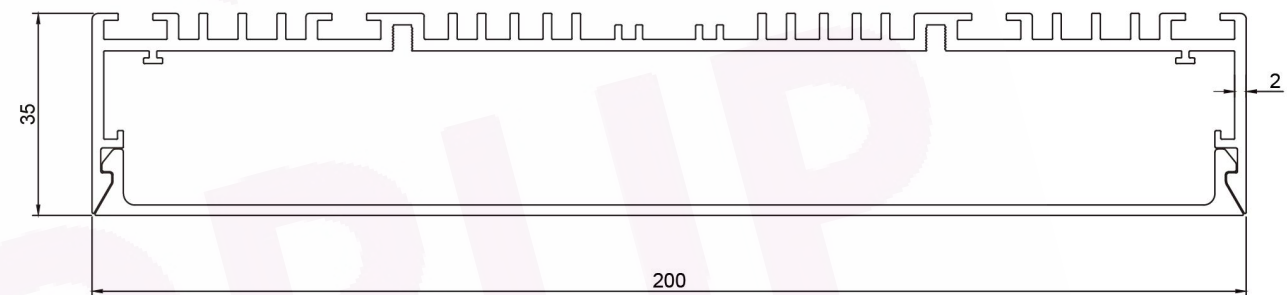

DIMENSIONS

Length	Width	Height
4ft/47"/1200mm	2.76"/70mm	3.15"/80mm
5ft/59"/1500mm	2.76"/70mm	3.15"/80mm
6ft/71"/1800mm	2.76"/70mm	3.15"/80mm
8ft/94"/2400mm	2.76"/70mm	3.15"/80mm

SPECIFICATION

Model	Power	Luminous	Efficary	CCT	Input Voltage	PF	Beam Angle
DB-OP7080-xx	30W	3000 lm	100 lm/w	3000K/4000K/5000K	AC180-264V /110-277V	>0.9	110°
DB-OP7080-xx	40W	4000 lm	100 lm/w	3000K/4000K/5000K	AC180-264V /110-277V	>0.9	110°
DB-OP7080-xx	50W	5000 lm	100 lm/w	3000K/4000K/5000K	AC180-264V /110-277V	>0.9	110°
DB-OP7080-xx	60W	6000 lm	100 lm/w	3000K/4000K/5000K	AC180-264V /110-277V	>0.9	110°

DIMENSIONS

Length	Width	Height
4ft/47"/1200mm	7.87"/200mm	1.38"/35mm
5ft/59"/1500mm	7.87"/200mm	1.38"/35mm
6ft/71"/1800mm	7.87"/200mm	1.38"/35mm
8ft/94"/2400mm	7.87"/200mm	1.38"/35mm

SPECIFICATION

Model	Power	Luminous	Efficacy	CCT	Input Voltage	PF	Beam Angle
DB-OP20035-xx	30W	3600 lm	100lm/w	3000K/4000K/5000K	AC180-264V /110-277V	>0.9	110°
DB-OP20035-xx	40W	4800 lm	100lm/w	3000K/4000K/5000K	AC180-264V /110-277V	>0.9	110°
DB-OP20035-xx	50W	6000 lm	100lm/w	3000K/4000K/5000K	AC180-264V /110-277V	>0.9	110°
DB-OP20035-xx	60W	7200 lm	100lm/w	3000K/4000K/5000K	AC180-264V /110-277V	>0.9	110°