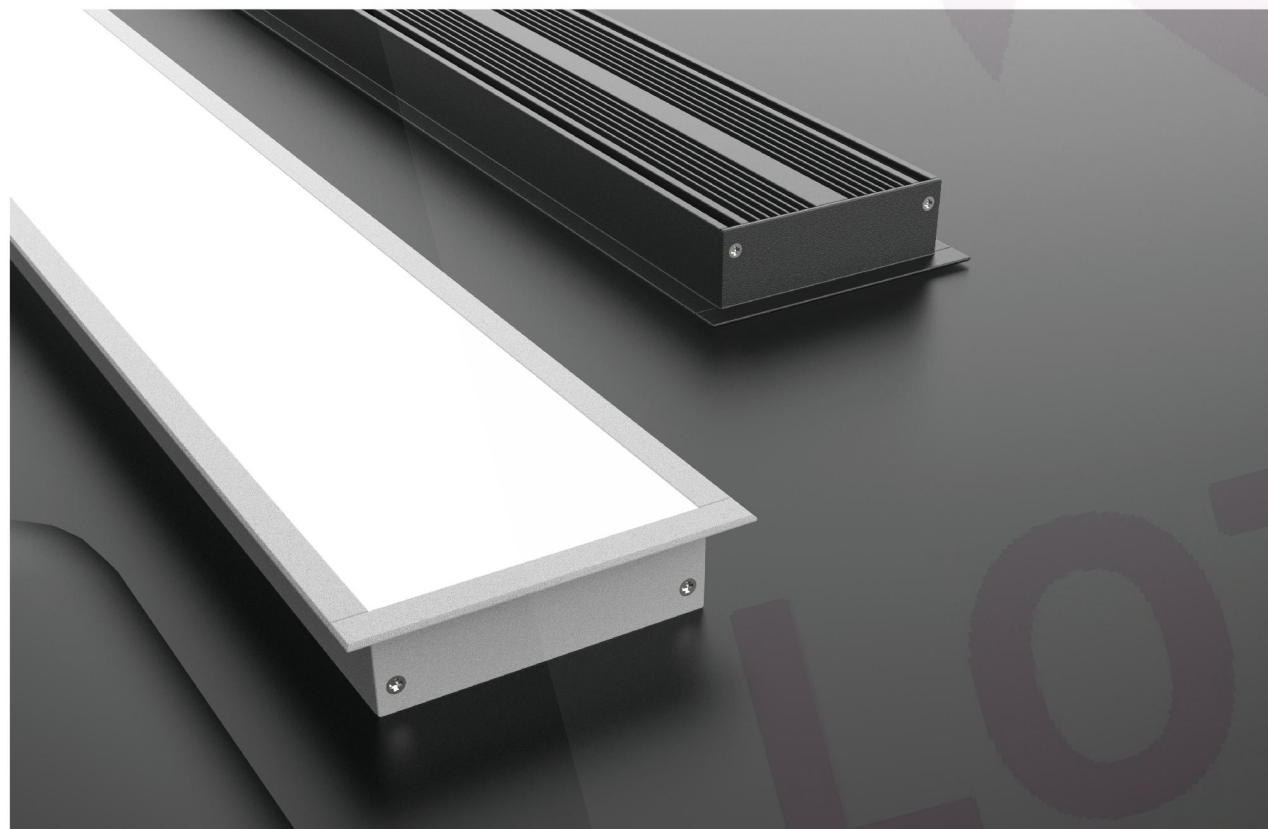

LED LINEAR LIGHT SERIES

Colour:

- Sand black
- Sand white
- Wood grain
- Matte black
- Matte white
- Silver

DIRECT LED LINEAR

FEATURES

- Up to 100 lm/w, CRI>80 or CRI>90.
- UV-resistance PMMA diffuser.
- High Quality extruded 1.5mm 6063 aluminum profile.
- No screw design with end cap.
- 0-10V/1-10V;Dali;Traic dimming are available.
- Emergency back up and sensor optional also available.
- Easy Recessed Installation.
- Brand BOKE driver with 5 years warranty.

DIMENSIONS

Length	Width	Height
4ft/47"/1200mm	3.94"/100mm	1.38"/35mm
5ft/59"/1500mm	3.94"/100mm	1.38"/35mm
6ft/71"/1800mm	3.94"/100mm	1.38"/35mm
8ft/94"/2400mm	3.94"/100mm	1.38"/35mm

SPECIFICATION

Model	Power	Luminous	Efficary	CCT	Input Voltage	PF	Beam Angle
DB-OP10035-xx	30W	3000 lm	100 lm/w	3000K/4000K/5000K	AC180-264V /110-277V	>0.9	110°
DB-OP10035-xx	40W	4000 lm	100 lm/w	3000K/4000K/5000K	AC180-264V /110-277V	>0.9	110°
DB-OP10035-xx	50W	5000 lm	100 lm/w	3000K/4000K/5000K	AC180-264V /110-277V	>0.9	110°
DB-OP10035-xx	60W	6000 lm	100 lm/w	3000K/4000K/5000K	AC180-264V /110-277V	>0.9	110°

Brighten your life