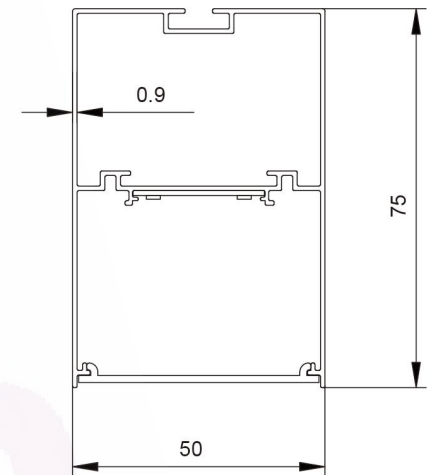

DIMENSIONS

Straight Line Length	90° Arc Length	Width	Height
1200 mm	300 mm	35/55/75/100 mm	35/75 mm
1500 mm	300 mm	35/55/75/100 mm	35/75 mm
1800 mm	300 mm	35/55/75/100 mm	35/75 mm
2100 mm	300 mm	35/55/75/100 mm	35/75 mm
2400 mm	300 mm	35/55/75/100 mm	35/75 mm
Customized	Customized	Customized	Customized

DIMENSIONS

Diameter	Height
Φ1.6ft/Φ20"/Φ500mm	50mm
Φ2ft/Φ24"/Φ600mm	50mm
Φ2.6ft/Φ31"/Φ800mm	50mm
Φ4ft/Φ47"/Φ1200mm	50mm
Customized	50mm

SPECIFICATION

Model	Power	Efficacy	CCT	Input Voltage	PF	Beam Angle
DB-OPxx-Φ500	25-30 W/M	90 lm/w	3000K/4000K/5000K	AC180-264V /110-277V	>0.9	110°
DB-OPxx-Φ600	25-30 W/M	90 lm/w	3000K/4000K/5000K	AC180-264V /110-277V	>0.9	110°
DB-OPxx-Φ800	25-30 W/M	90 lm/w	3000K/4000K/5000K	AC180-264V /110-277V	>0.9	110°
DB-OPxx-Φ1200	25-30 W/M	90 lm/w	3000K/4000K/5000K	AC180-264V /110-277V	>0.9	110°

DIMENSIONS

Length	Width	Height
4ft/47"/1200mm	1.97"/50mm	2.95"/75mm
5ft/59"/1500mm	1.97"/50mm	2.95"/75mm
6ft/71"/1800mm	1.97"/50mm	2.95"/75mm
8ft/94"/2400mm	1.97"/50mm	2.95"/75mm

SPECIFICATION

Model	Power	Luminous	Efficary	CCT	Input Voltage	PF	Beam Angle
DB-OP5075A-xx	20W	2000 lm	100 lm/w	3000K/4000K/5000K	AC180-264V /110-277V	>0.9	110°
DB-OP5075A-xx	30W	3000 lm	100 lm/w	3000K/4000K/5000K	AC180-264V /110-277V	>0.9	110°
DB-OP5075A-xx	40W	4000 lm	100 lm/w	3000K/4000K/5000K	AC180-264V /110-277V	>0.9	110°
DB-OP5075A-xx	50W	5000 lm	100 lm/w	3000K/4000K/5000K	AC180-264V /110-277V	>0.9	110°
DB-OP5075A-xx	60W	6000 lm	100 lm/w	3000K/4000K/5000K	AC180-264V /110-277V	>0.9	110°