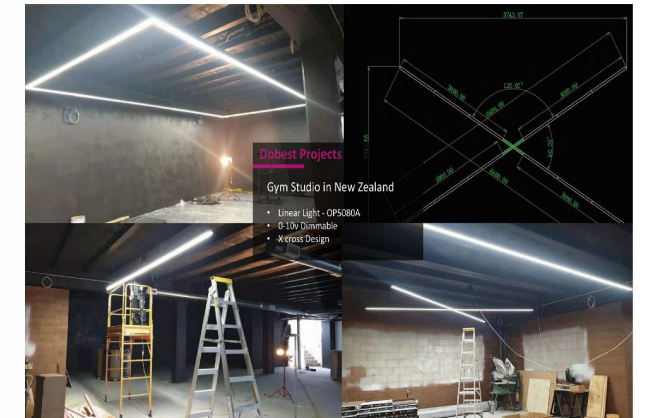

DOBEST BRIGHT PROJECT

- Light Planning
- Light Calculation (DIALUX)
- Photometric Simulation
- Customizing Light Solutions
- Comparison Studies
- Product Sourcing

Dobest Engineering Services

People make a successful organization. Dobest has a team of motivated light professionals to offer a multitude of light related services to find the best result for your projects

Dobest works together with clients to create fabulous customized lighting. Strong supply chain allow us to offer customized lighting service with reasonable price, satisfied quality. Noted: Only photos that the client has agreed to make public will be displayed.

Brighten your life, warm your heart