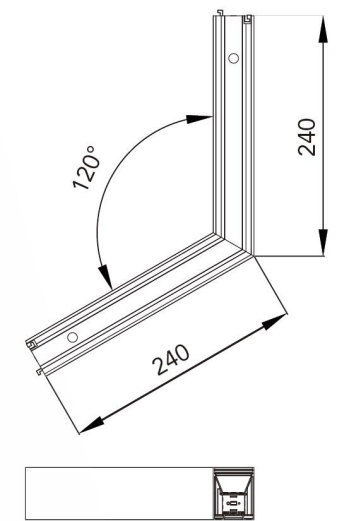

DIMENSIONS

Length	Width	Height
4ft/47"/1200mm	2"/51mm	2.56"/65mm
5ft/59"/1500mm	2"/51mm	2.56"/65mm
6ft/71"/1800mm	2"/51mm	2.56"/65mm
8ft/94"/2400mm	2"/51mm	2.56"/65mm

SPECIFICATION

Model	Power	Efficacy	CCT	Input Voltage
DB-OP5165-xx	25-30W/M	100-130 lm/w	3000K/4000K/5000K	AC180-264V /110-277V
Size (L*W*H)	Beam Angle	Diffuser Material	End Cap Material	Body Material
W51*H65mm	104.1°	PMMA	PC	1.3mm 6063 Aluminum

DIMENSIONS

Length	Width	Height
4ft/47"/1200mm	2"/51mm	2.56"/65mm
5ft/59"/1500mm	2"/51mm	2.56"/65mm
6ft/71"/1800mm	2"/51mm	2.56"/65mm
8ft/94"/2400mm	2"/51mm	2.56"/65mm

SPECIFICATION

Model	Power	Efficacy	CCT	Input Voltage
DB-OP5165-xx	25-30W/M	40-50 lm/w	3000K/4000K/5000K	AC180-264V /110-277V
Size (L*W*H)	Beam Angle	Diffuser Material	End Cap Material	Body Material
W51*H65mm	66.1°	PMMA	PC	1.3mm 6063 Aluminum

DIMENSIONS

Length	Width	Height
4ft/47"/1200mm	2"/51mm	2.56"/65mm
5ft/59"/1500mm	2"/51mm	2.56"/65mm
6ft/71"/1800mm	2"/51mm	2.56"/65mm
8ft/94"/2400mm	2"/51mm	2.56"/65mm

SPECIFICATION

Model	Power	Efficacy	CCT	Input Voltage
DB-OP5165-xx	25-30W/M	50-60 lm/w	3000K/4000K/5000K	AC180-264V /110-277V
Size (L*W*H)	Beam Angle	Diffuser Material	End Cap Material	Body Material
W51*H65mm	68.9°	PMMA	PC	1.3mm 6063 Aluminum

DIMENSIONS

Length	Width	Height
0.79ft*0.79ft/9.45"*9.45"/240*240mm	2"/51mm	2.56"/65mm

SPECIFICATION

Power	Efficary	CCT	Input Voltage
25-30W/M	100-130 lm/w	3000K/4000K/5000K	AC180-264V /110-277V
Size (L*W*H)	Diffuser Material	End Cap Material	Body Material
W51*H65mm	PMMA	PC	1.3mm 6063 Aluminum