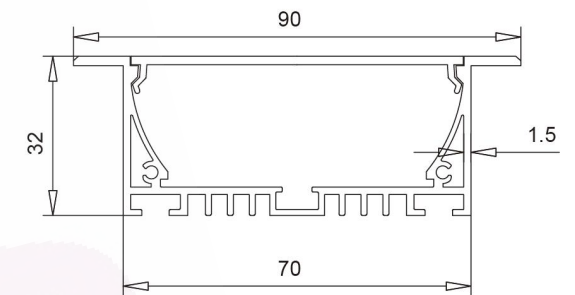

DIMENSIONS

Length	Width	Height
4ft/47"/1200mm	2.95"/75mm	3.03"/77mm
5ft/59"/1500mm	2.95"/75mm	3.03"/77mm
6ft/71"/1800mm	2.95"/75mm	3.03"/77mm
8ft/94"/2400mm	2.95"/75mm	3.03"/77mm

SPECIFICATION

Model	Power	Luminous	Efficacy	CCT	Input Voltage	PF	Beam Angle
DB-OP7577-xx	20W	2000 lm	100 lm/w	3000K/4000K/5000K	AC180-264V /110-277V	>0.9	110°
DB-OP7577-xx	30W	3000 lm	100 lm/w	3000K/4000K/5000K	AC180-264V /110-277V	>0.9	110°
DB-OP7577-xx	40W	4000 lm	100 lm/w	3000K/4000K/5000K	AC180-264V /110-277V	>0.9	110°
DB-OP7577-xx	50W	5000 lm	100 lm/w	3000K/4000K/5000K	AC180-264V /110-277V	>0.9	110°
DB-OP7577-xx	60W	6000 lm	100 lm/w	3000K/4000K/5000K	AC180-264V /110-277V	>0.9	110°

DIMENSIONS

Length	Width	Height
4ft/47"/1200mm	3.54"/90mm	1.26"/32mm
5ft/59"/1500mm	3.54"/90mm	1.26"/32mm
6ft/71"/1800mm	3.54"/90mm	1.26"/32mm
8ft/94"/2400mm	3.54"/90mm	1.26"/32mm

SPECIFICATION

Model	Power	Luminous	Efficary	CCT	Input Voltage	PF	Beam Angle
DB-OP9032-xx	20W	2000 lm	100 lm/w	3000K/4000K/5000K	AC180-264V /110-277V	>0.9	110°
DB-OP9032-xx	30W	3000 lm	100 lm/w	3000K/4000K/5000K	AC180-264V /110-277V	>0.9	110°
DB-OP9032-xx	40W	4000 lm	100 lm/w	3000K/4000K/5000K	AC180-264V /110-277V	>0.9	110°
DB-OP9032-xx	50W	5000 lm	100 lm/w	3000K/4000K/5000K	AC180-264V /110-277V	>0.9	110°
DB-OP9032-xx	60W	6000 lm	100 lm/w	3000K/4000K/5000K	AC180-264V /110-277V	>0.9	110°