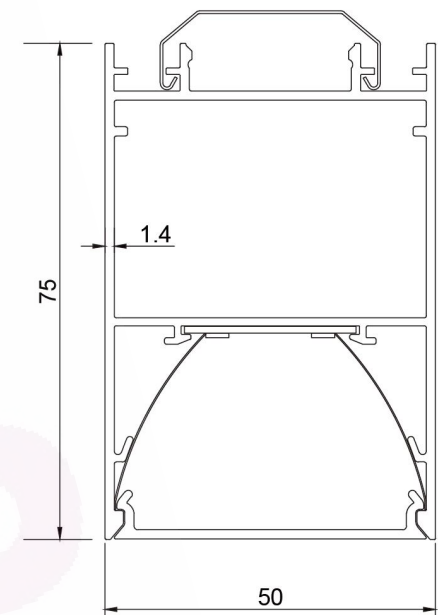

DIMENSIONS

Length	Width	Height
4ft/47"/1200mm	2"/51mm	2.56"/65mm
5ft/59"/1500mm	2"/51mm	2.56"/65mm
6ft/71"/1800mm	2"/51mm	2.56"/65mm
8ft/94"/2400mm	2"/51mm	2.56"/65mm

SPECIFICATION

Model	Power	Efficacy	CCT	Input Voltage
DB-OP5165-xx	25-30W/M	100-130 lm/w	3000K/4000K/5000K	AC180-264V /110-277V
Size (L*W*H)	Beam Angle	Diffuser Material	End Cap Material	Body Material
W51*H65mm	104.1°	PMMA	PC	1.3mm 6063 Aluminum

DIMENSIONS

Length	Width	Height
1.57ft*1.57ft/18.90"*18.90"/480*480mm	2"/51mm	2.56"/65mm

SPECIFICATION

Power	Efficacy	CCT	Input Voltage
25-30W/M	100-130 lm/w	3000K/4000K/5000K	AC180-264V /110-277V
Size (L*W*H)	Diffuser Material	End Cap Material	Body Material
W51*H65mm	PMMA	PC	1.3mm 6063 Aluminum

DIMENSIONS

Length	Width	Height
4ft/47"/1200mm	2.36"/60mm	3.15"/80mm
5ft/59"/1500mm	2.36"/60mm	3.15"/80mm
6ft/71"/1800mm	2.36"/60mm	3.15"/80mm
8ft/94"/2400mm	2.36"/60mm	3.15"/80mm

SPECIFICATION

Model	Power	Luminous	Efficary	CCT	Input Voltage	PF	Beam Angle
DB-OP6080-xx	30W	3000 lm	100 lm/w	3000K/4000K/5000K	AC180-264V /110-277V	>0.9	110°
DB-OP6080-xx	40W	4000 lm	100 lm/w	3000K/4000K/5000K	AC180-264V /110-277V	>0.9	110°
DB-OP6080-xx	50W	5000 lm	100 lm/w	3000K/4000K/5000K	AC180-264V /110-277V	>0.9	110°
DB-OP6080-xx	60W	6000 lm	100 lm/w	3000K/4000K/5000K	AC180-264V /110-277V	>0.9	110°

DIMENSIONS

Length	Width	Height
4ft/47"/1200mm	1.97"/50mm	2.95"/75mm
5ft/59"/1500mm	1.97"/50mm	2.95"/75mm
6ft/71"/1800mm	1.97"/50mm	2.95"/75mm
8ft/94"/2400mm	1.97"/50mm	2.95"/75mm

SPECIFICATION

Model	Power	Luminous	Efficary	CCT	Input Voltage	PF	Beam Angle
DB-OP5075-xx	30W	3000 lm	100lm/w	3000K/4000K/5000K	AC180-264V /110-277V	>0.9	110°
DB-OP5075-xx	40W	4000 lm	100lm/w	3000K/4000K/5000K	AC180-264V /110-277V	>0.9	110°
DB-OP5075-xx	50W	5000 lm	100lm/w	3000K/4000K/5000K	AC180-264V /110-277V	>0.9	110°
DB-OP5075-xx	60W	6000 lm	100lm/w	3000K/4000K/5000K	AC180-264V /110-277V	>0.9	110°