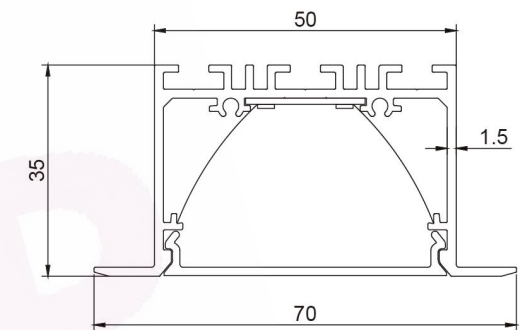

DIMENSIONS

Length	Width	Height
4ft/47"/1200mm	1.97"/50mm	1.38"/35mm
5ft/59"/1500mm	1.97"/50mm	1.38"/35mm
6ft/71"/1800mm	1.97"/50mm	1.38"/35mm
8ft/94"/2400mm	1.97"/50mm	1.38"/35mm

SPECIFICATION

Model	Power	Luminous	Efficary	CCT	Input Voltage	PF	Beam Angle
DB-OP5035-xx	30W	3000 lm	100 lm/w	3000K/4000K/5000K	AC180-264V /110-277V	>0.9	110°
DB-OP5035-xx	40W	4000 lm	100 lm/w	3000K/4000K/5000K	AC180-264V /110-277V	>0.9	110°
DB-OP5035-xx	50W	5000 lm	100 lm/w	3000K/4000K/5000K	AC180-264V /110-277V	>0.9	110°
DB-OP5035-xx	60W	6000 lm	100 lm/w	3000K/4000K/5000K	AC180-264V /110-277V	>0.9	110°

DIMENSIONS

Length	Width	Height
4ft/47"/1200mm	2.76"/70mm	1.38"/35mm
5ft/59"/1500mm	2.76"/70mm	1.38"/35mm
6ft/71"/1800mm	2.76"/70mm	1.38"/35mm
8ft/94"/2400mm	2.76"/70mm	1.38"/35mm

SPECIFICATION

Model	Power	Luminous	Efficacy	CCT	Input Voltage	PF	Beam Angle
DB-OP7035-xx	30W	3000 lm	100 lm/w	3000K/4000K/5000K	AC180-264V /110-277V	>0.9	110°
DB-OP7035-xx	40W	4000 lm	100 lm/w	3000K/4000K/5000K	AC180-264V /110-277V	>0.9	110°
DB-OP7035-xx	50W	5000 lm	100 lm/w	3000K/4000K/5000K	AC180-264V /110-277V	>0.9	110°
DB-OP7035-xx	60W	6000 lm	100 lm/w	3000K/4000K/5000K	AC180-264V /110-277V	>0.9	110°

DIMENSIONS

Length	Width	Height
4ft/47"/1200mm	3.15"/80mm	1.38"/35mm
5ft/59"/1500mm	3.15"/80mm	1.38"/35mm
6ft/71"/1800mm	3.15"/80mm	1.38"/35mm
8ft/94"/2400mm	3.15"/80mm	1.38"/35mm

SPECIFICATION

Model	Power	Luminous	Efficary	CCT	IInput Voltage	PF	Beam Angle
DB-OP8035-xx	30W	3000 lm	100 lm/w	3000K/4000K/5000K	AC180-264V /110-277V	>0.9	110°
DB-OP8035-xx	40W	4000 lm	100 lm/w	3000K/4000K/5000K	AC180-264V /110-277V	>0.9	110°
DB-OP8035-xx	50W	5000 lm	100 lm/w	3000K/4000K/5000K	AC180-264V /110-277V	>0.9	110°
DB-OP8035-xx	60W	6000 lm	100 lm/w	3000K/4000K/5000K	AC180-264V /110-277V	>0.9	110°