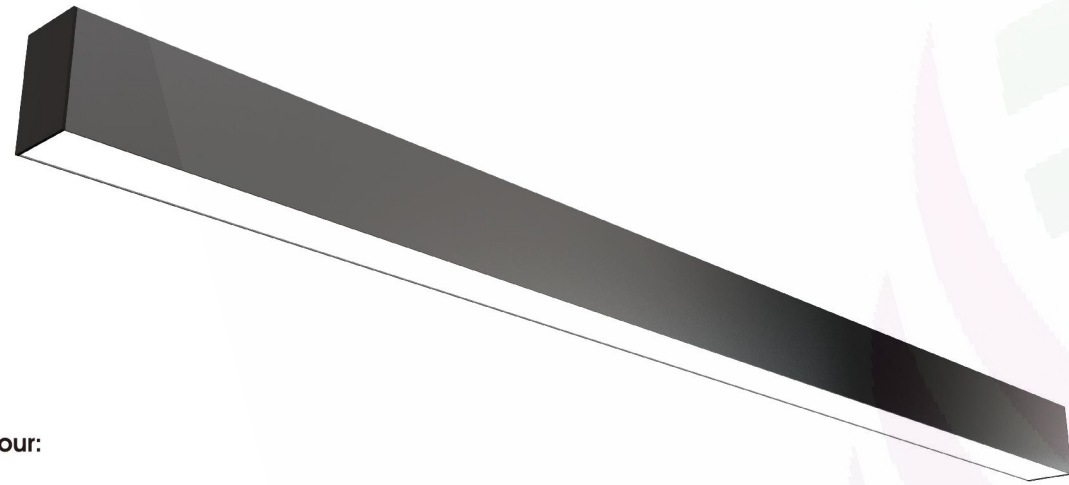

LED LINEAR NORMAL SERIES

Colour:

- Sand black
- Sand white
- Wood grain
- Matte black
- Matte white
- Silver