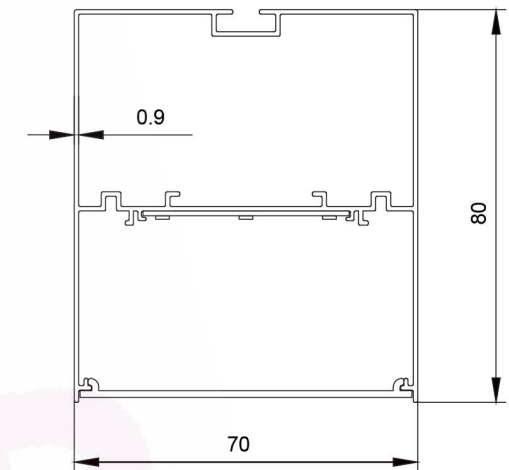

DIMENSIONS

Length	Width	Height
4ft/47"/1200mm	1.97"/50mm	2.95"/75mm
5ft/59"/1500mm	1.97"/50mm	2.95"/75mm
6ft/71"/1800mm	1.97"/50mm	2.95"/75mm
8ft/94"/2400mm	1.97"/50mm	2.95"/75mm

SPECIFICATION

Model	Power	Luminous	Efficary	CCT	Input Voltage	PF	Beam Angle
DB-OP5075A-xx	20W	2000 lm	100 lm/w	3000K/4000K/5000K	AC180-264V /110-277V	>0.9	110°
DB-OP5075A-xx	30W	3000 lm	100 lm/w	3000K/4000K/5000K	AC180-264V /110-277V	>0.9	110°
DB-OP5075A-xx	40W	4000 lm	100 lm/w	3000K/4000K/5000K	AC180-264V /110-277V	>0.9	110°
DB-OP5075A-xx	50W	5000 lm	100 lm/w	3000K/4000K/5000K	AC180-264V /110-277V	>0.9	110°
DB-OP5075A-xx	60W	6000 lm	100 lm/w	3000K/4000K/5000K	AC180-264V /110-277V	>0.9	110°

Colour:

- Sand black
- Sand white
- Wood grain
- Matte black
- Matte white
- Silver

DIMENSIONS

Length	Width	Height
4ft/47"/1200mm	2.36"/60mm	3.15"/80mm
5ft/59"/1500mm	2.36"/60mm	3.15"/80mm
6ft/71"/1800mm	2.36"/60mm	3.15"/80mm
8ft/94"/2400mm	2.36"/60mm	3.15"/80mm

DIMENSIONS

Length	Width	Height
4ft/47"/1200mm	2.76"/70mm	3.15"/80mm
5ft/59"/1500mm	2.76"/70mm	3.15"/80mm
6ft/71"/1800mm	2.76"/70mm	3.15"/80mm
8ft/94"/2400mm	2.76"/70mm	3.15"/80mm

Colour:

- Sand black
- Sand white
- Wood grain
- Matte black
- Matte white
- Silver