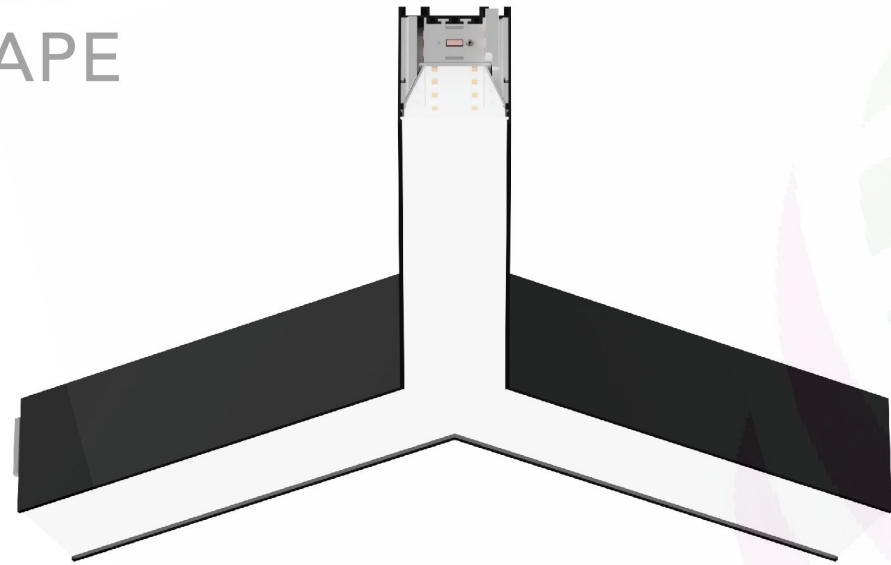

PMMA Y-SHAPE

Colour:

- Sand black
- Sand white
- Wood grain
- Matte black
- Matte white
- Silver