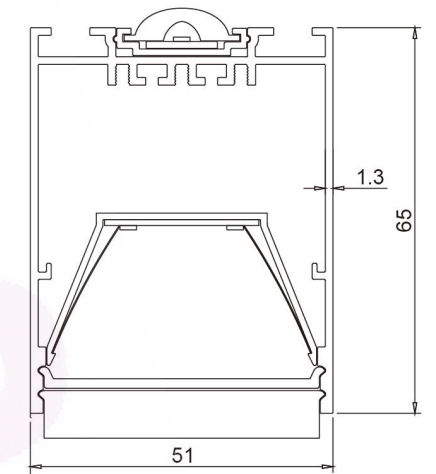

DIMENSIONS

Length	Width	Height
4ft/47"/1200mm	2"/51mm	2.56"/65mm
5ft/59"/1500mm	2"/51mm	2.56"/65mm
6ft/71"/1800mm	2"/51mm	2.56"/65mm
8ft/94"/2400mm	2"/51mm	2.56"/65mm

SPECIFICATION

Model	Power	Efficacy	CCT	Input Voltage
DB-OP5165-xx	25-30W/M	100-130 lm/w	3000K/4000K/5000K	AC180-264V /110-277V
Size (L*W*H)	Beam Angle	Diffuser Material	End Cap Material	Body Material
W51*H65mm	104.1°	PMMA	PC	1.3mm 6063 Aluminum

DIMENSIONS

Length	Width	Height
4ft/47"/1200mm	2"/51mm	2.56"/65mm
5ft/59"/1500mm	2"/51mm	2.56"/65mm
6ft/71"/1800mm	2"/51mm	2.56"/65mm
8ft/94"/2400mm	2"/51mm	2.56"/65mm

SPECIFICATION

Model	Power	Efficacy	CCT	Input Voltage
DB-OP5165-xx	25-30W/M	40-50 lm/w	3000K/4000K/5000K	AC180-264V /110-277V
Size (L*W*H)	Beam Angle	Diffuser Material	End Cap Material	Body Material
W51*H65mm	66.1°	PMMA	PC	1.3mm 6063 Aluminum

DIMENSIONS

Length	Width	Height
4ft/47"/1200mm	2"/51mm	2.56"/65mm
5ft/59"/1500mm	2"/51mm	2.56"/65mm
6ft/71"/1800mm	2"/51mm	2.56"/65mm
8ft/94"/2400mm	2"/51mm	2.56"/65mm

SPECIFICATION

Model	Power	Efficacy	CCT	Input Voltage
DB-OP5165-xx	25-30W/M	50-60 lm/w	3000K/4000K/5000K	AC180-264V /110-277V
Size (L*W*H)	Beam Angle	Diffuser Material	End Cap Material	Body Material
W51*H65mm	68.9°	PMMA	PC	1.3mm 6063 Aluminum