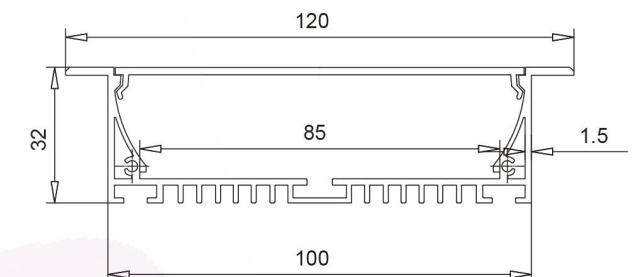

DIMENSIONS

Length	Width	Height
4ft/47"/1200mm	4.72"/120mm	1.26"/32mm
5ft/59"/1500mm	4.72"/120mm	1.26"/32mm
6ft/71"/1800mm	4.72"/120mm	1.26"/32mm
8ft/94"/2400mm	4.72"/120mm	1.26"/32mm

SPECIFICATION

Model	Power	Luminous	Efficacy	CCT	Input Voltage	PF	Beam Angle
DB-OP12032-xx	20W	2000 lm	100 lm/w	3000K/4000K/5000K	AC180-264V /110-277V	>0.9	110°
DB-OP12032-xx	30W	3000 lm	100 lm/w	3000K/4000K/5000K	AC180-264V /110-277V	>0.9	110°
DB-OP12032-xx	40W	4000 lm	100 lm/w	3000K/4000K/5000K	AC180-264V /110-277V	>0.9	110°
DB-OP12032-xx	50W	5000 lm	100 lm/w	3000K/4000K/5000K	AC180-264V /110-277V	>0.9	110°
DB-OP12032-xx	60W	6000 lm	100 lm/w	3000K/4000K/5000K	AC180-264V /110-277V	>0.9	110°