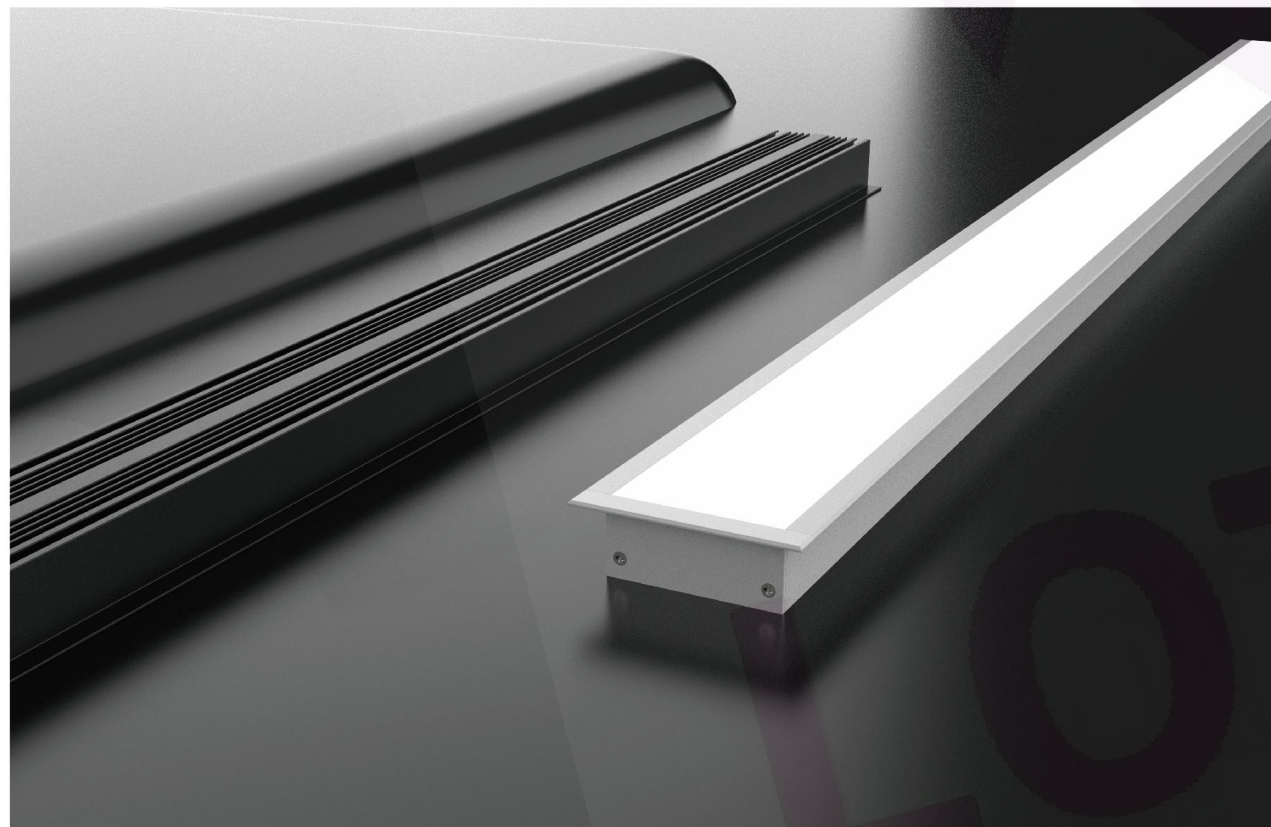

LED LINEAR LIGHT SERIES

Colour:

- Sand black
- Sand white
- Wood grain
- Matte black
- Matte white
- Silver

DIRECT LED LINEAR

FEATURES

- Up to 100 lm/w, CRI>80 or CRI>90.
- UV-resistance PMMA diffuser.
- High Quality extruded 1.5mm 6063 aluminum profile.
- No screw design with end cap.
- 0-10V/1-10V;Dali;Traic dimming are available.
- Emergency back up and sensor optional also available.
- Easy Recessed Installation.
- Brand BOKE driver with 5 years warranty.

DIMENSIONS

Length	Width	Height
4ft/47"/1200mm	3.54"/90mm	1.38"/35mm
5ft/59"/1500mm	3.54"/90mm	1.38"/35mm
6ft/71"/1800mm	3.54"/90mm	1.38"/35mm
8ft/94"/2400mm	3.54"/90mm	1.38"/35mm

SPECIFICATION

Model	Power	Luminous	Efficacy	CCT	Input Voltage	PF	Beam Angle
DB-OP9035-xx	30W	3000 lm	100 lm/w	3000K/4000K/5000K	AC180-264V /110-277V	>0.9	110°
DB-OP9035-xx	40W	4000 lm	100 lm/w	3000K/4000K/5000K	AC180-264V /110-277V	>0.9	110°
DB-OP9035-xx	50W	5000 lm	100 lm/w	3000K/4000K/5000K	AC180-264V /110-277V	>0.9	110°
DB-OP9035-xx	60W	6000 lm	100 lm/w	3000K/4000K/5000K	AC180-264V /110-277V	>0.9	110°