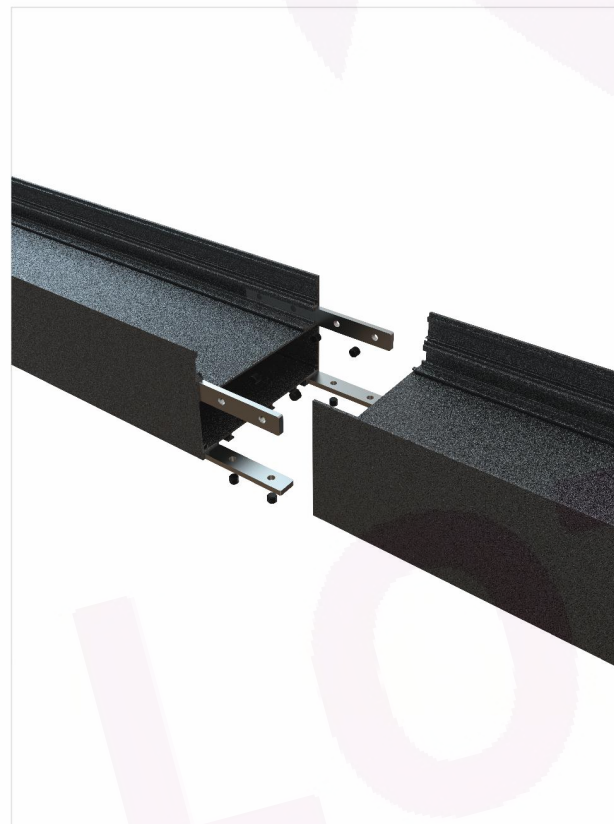

LED LINEAR NORMAL SERIES

Colour:

- Sand black
- Sand white
- Wood grain
- Matte black
- Matte white
- Silver

DIRECT LED LINEAR

FEATURES

- Up to 100 lm/w, CRI>80 or CRI>90.
- High-quality extrusion 1.2mm 6063 aluminum profile.
- No screw design with end cap.
- 0-10V/1-10V;Dali;Traic dimming are available.
- Emergency back up and sensor optional also available.
- Brand BOKE driver with 5 years warranty.

DIMENSIONS

Length	Width	Height
4ft/47"/1200mm	3.94"/100mm	2.56"/65mm
5ft/59"/1500mm	3.94"/100mm	2.56"/65mm
6ft/71"/1800mm	3.94"/100mm	2.56"/65mm
8ft/94"/2400mm	3.94"/100mm	2.56"/65mm

SPECIFICATION

Model	Power	Luminous	Efficary	CCT	Input Voltage	PF	Beam Angle
DB-OP10065-xx	20W	2000 lm	100 lm/w	3000K/4000K/5000K	AC180-264V /110-277V	>0.9	110°
DB-OP10065-xx	30W	3000 lm	100 lm/w	3000K/4000K/5000K	AC180-264V /110-277V	>0.9	110°
DB-OP10065-xx	40W	4000 lm	100 lm/w	3000K/4000K/5000K	AC180-264V /110-277V	>0.9	110°
DB-OP10065-xx	50W	5000 lm	100 lm/w	3000K/4000K/5000K	AC180-264V /110-277V	>0.9	110°
DB-OP10065-xx	60W	6000 lm	100 lm/w	3000K/4000K/5000K	AC180-264V /110-277V	>0.9	110°

Brighten your life